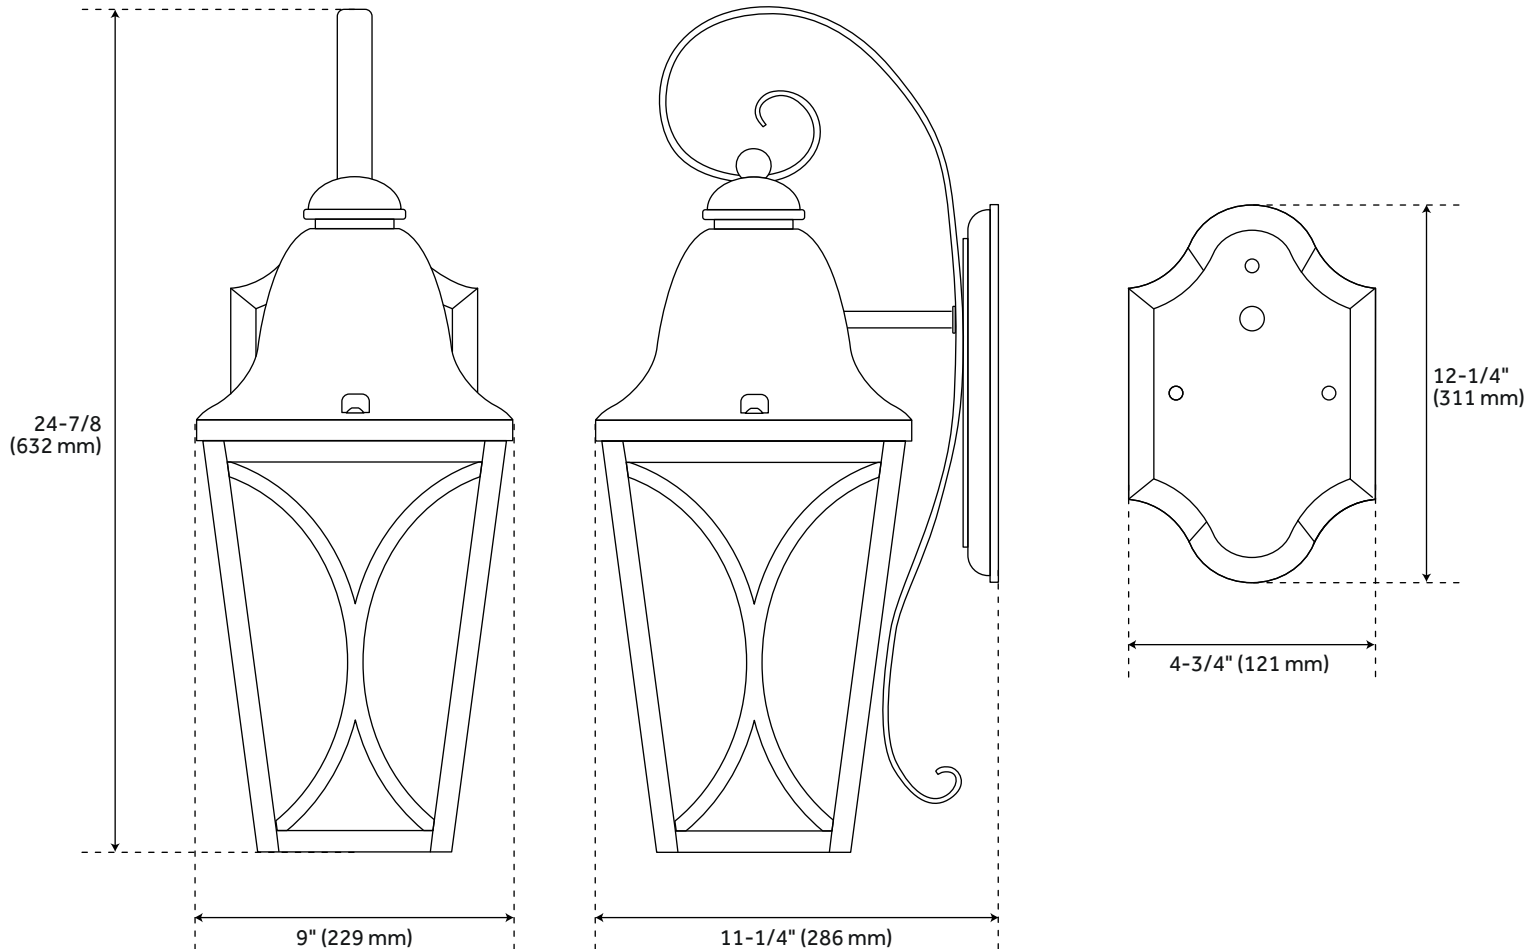

CARDIGAN 3-LIGHT OUTDOOR ENTRANCE WALL SCONCE - BLACK BRONZE

SKU: 440658
Code: PHEL4202

FEATURES

Installation Type: Wall Mount
Design: Traditional
Product Finish: Black
Material: Aluminum
Width: 9"
Height: 24-7/8"
Base Plate Height: 12-1/4"
Base Plate Diameter: 4-3/4"
Mounting Hardware Included: Yes
Shade Finish: Clear
Shade Material: Glass
Number of Bulbs: 3
Location Type: Suitable for Wet Locations
Bulbs Included: No
Bulb Type: Candelabra E-12
Wattage per Bulb: 60

UL 1598 / CSA C22.2 No 250.0

REVISED 3/21/2023

CARDIGAN 3-LIGHT OUTDOOR ENTRANCE WALL SCONCE - BLACK BRONZE

SKU: 440658
Code: PHEL4202

ADDITIONAL FEATURES

- Hardwired.

REVISED 3/21/2023

CARDIGAN 3-LIGHT OUTDOOR ENTRANCE WALL SCONCE - BLACK BRONZE

SKU: 440658

PHEL4202

All dimensions and specifications are nominal and may vary. Use actual products for accuracy in critical situations.