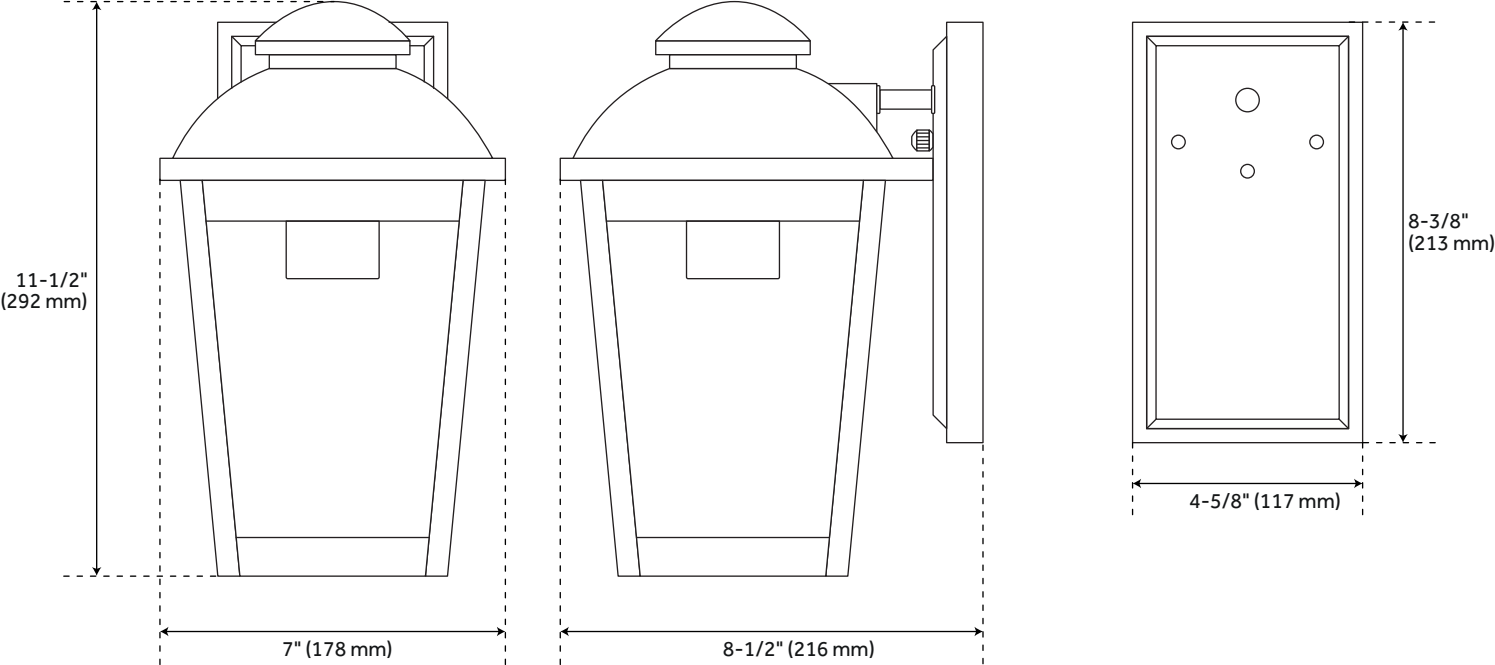

GOODWIN 11" SINGLE OUTDOOR ENTRANCE WALL SCONCE - OIL RUBBED BRONZE

SKU: 440659
PHEL4300

All dimensions and specifications are nominal and may vary. Use actual products for accuracy in critical situations.