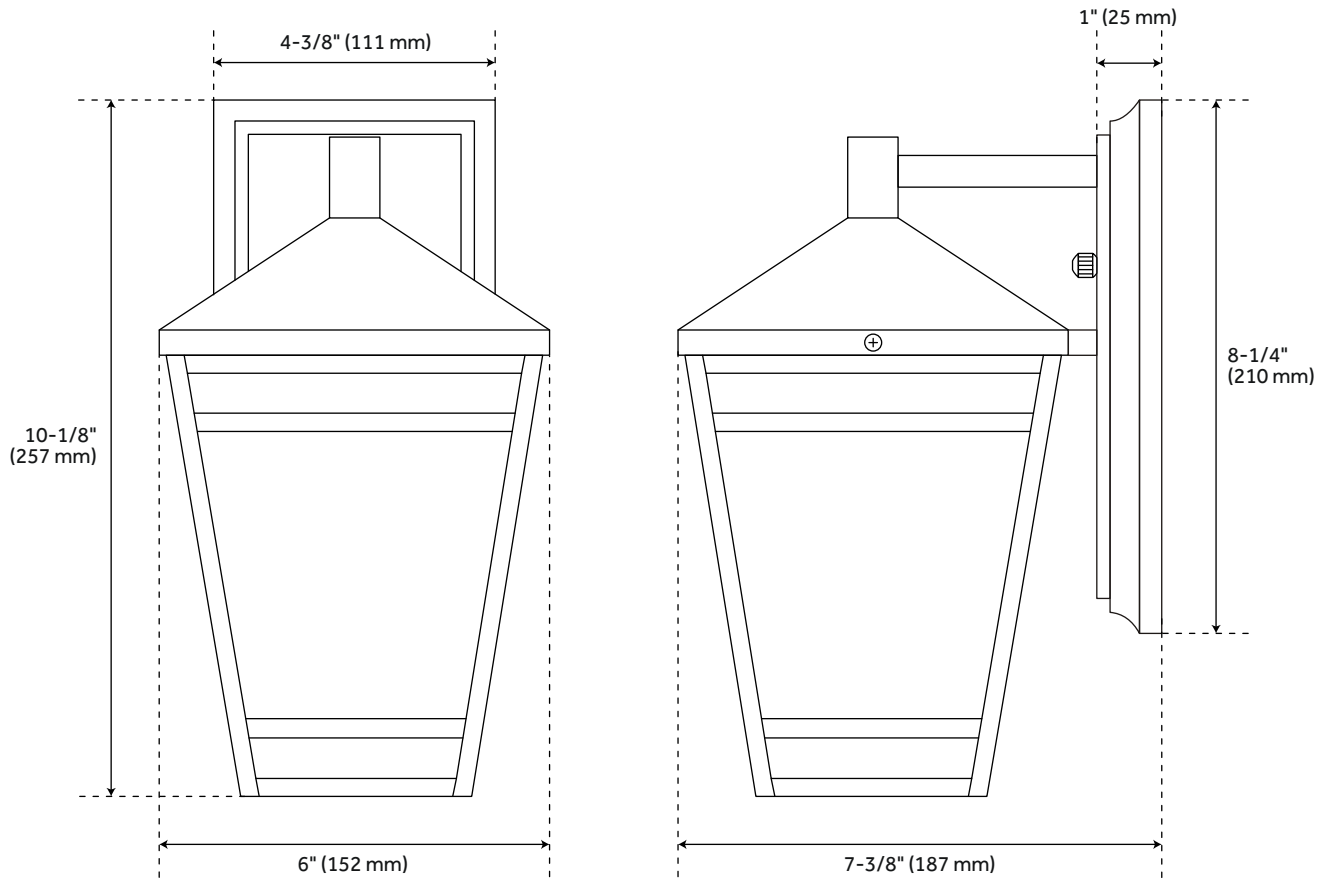

EDGEHILL OUTDOOR ENTRANCE WALL SCONCE - SINGLE LIGHT - BLACK

SKU: 440664
Code: PHEL4500

FEATURES

Installation Type: Wall Mount
Design: Traditional
Product Finish: Black
Material: Aluminum
Width: 6"
Height: 10-1/8"
Depth: 7-3/8"
Base Plate Length: 1"
Mounting Hardware Included: Yes
Shade Finish: Clear
Shade Material: Glass
Number of Bulbs: 1
Base Plate Width: 4-3/8"
Base Plate Depth: 1"
Location Type: Suitable for Wet Locations
Bulbs Included: No
Bulb Type: Medium E-26
Wattage per Bulb: 100

UL 1598 / CSA C22.2 No 250.0

REVISED 3/21/2023

EDGEHILL OUTDOOR ENTRANCE WALL SCONCE - SINGLE LIGHT - BLACK

SKU: 440664
Code: PHEL4500

ADDITIONAL FEATURES

- Hardwired.

REVISED 3/21/2023

EDGEHILL 10" SINGLE LIGHT OUTDOOR ENTRANCE WALL SCONCE - BLACK

SKU: 440664

PHEL4500

All dimensions and specifications are nominal and may vary. Use actual products for accuracy in critical situations.