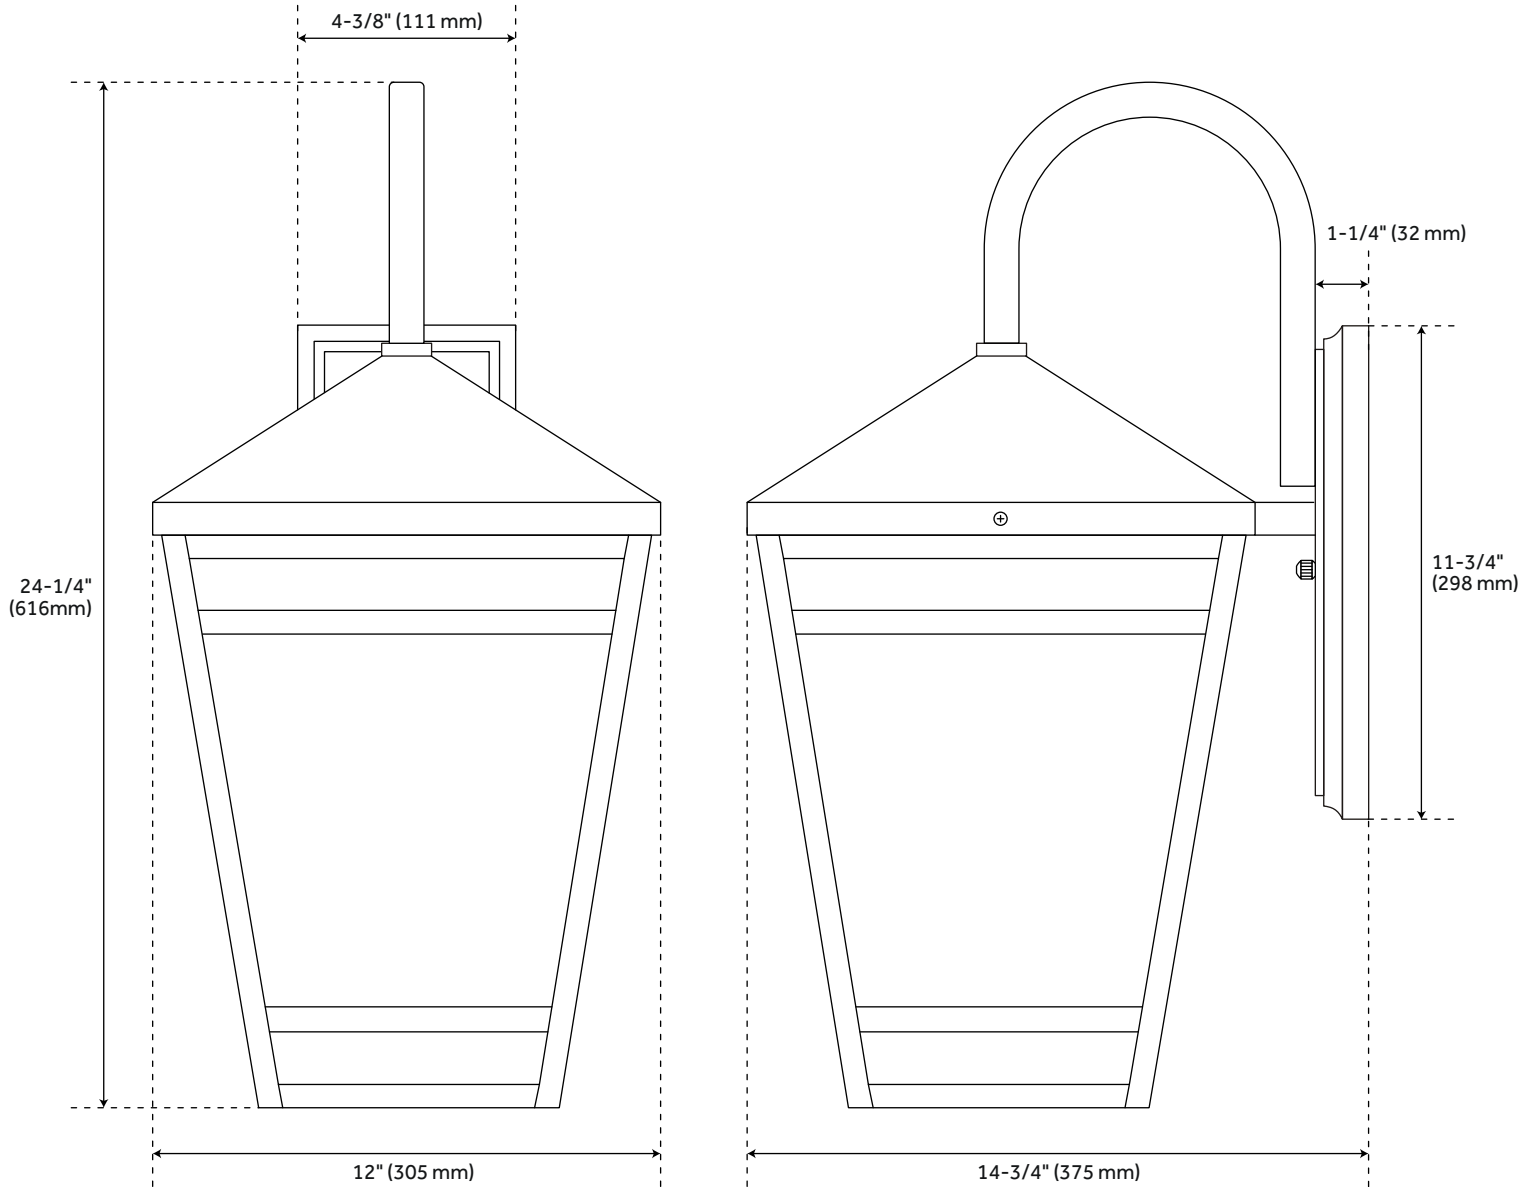

EDGEHILL 3-LIGHT OUTDOOR ENTRANCE WALL SCONCE - BLACK

SKU: 440667
Code: PHEL4503

FEATURES

Installation Type: Wall Mount
Design: Traditional
Product Finish: Black
Material: Aluminum
Width: 11-3/4"
Height: 24-1/4"
Depth: 14-3/4"
Base Plate Length: 1-1/4"
Mounting Hardware Included: Yes
Shade Finish: Clear
Shade Material: Glass
Number of Bulbs: 3
Base Plate Width: 4-3/8"
Base Plate Depth: 1-1/4"
Location Type: Suitable for Wet Locations
Bulbs Included: No
Bulb Type: Candelabra E-12
Wattage per Bulb: 60

UL 1598 / CSA C22.2 No 250.0

REVISED 3/21/2023

EDGEHILL 3-LIGHT OUTDOOR ENTRANCE WALL SCONCE - BLACK

SKU: 440667
Code: PHEL4503

ADDITIONAL FEATURES

- Hardwired.

REVISED 3/21/2023

EDGEHILL 24" 3-LIGHT OUTDOOR ENTRANCE WALL SCONCE - BLACK

SKU: 440667

PHEL4503

All dimensions and specifications are nominal and may vary. Use actual products for accuracy in critical situations.