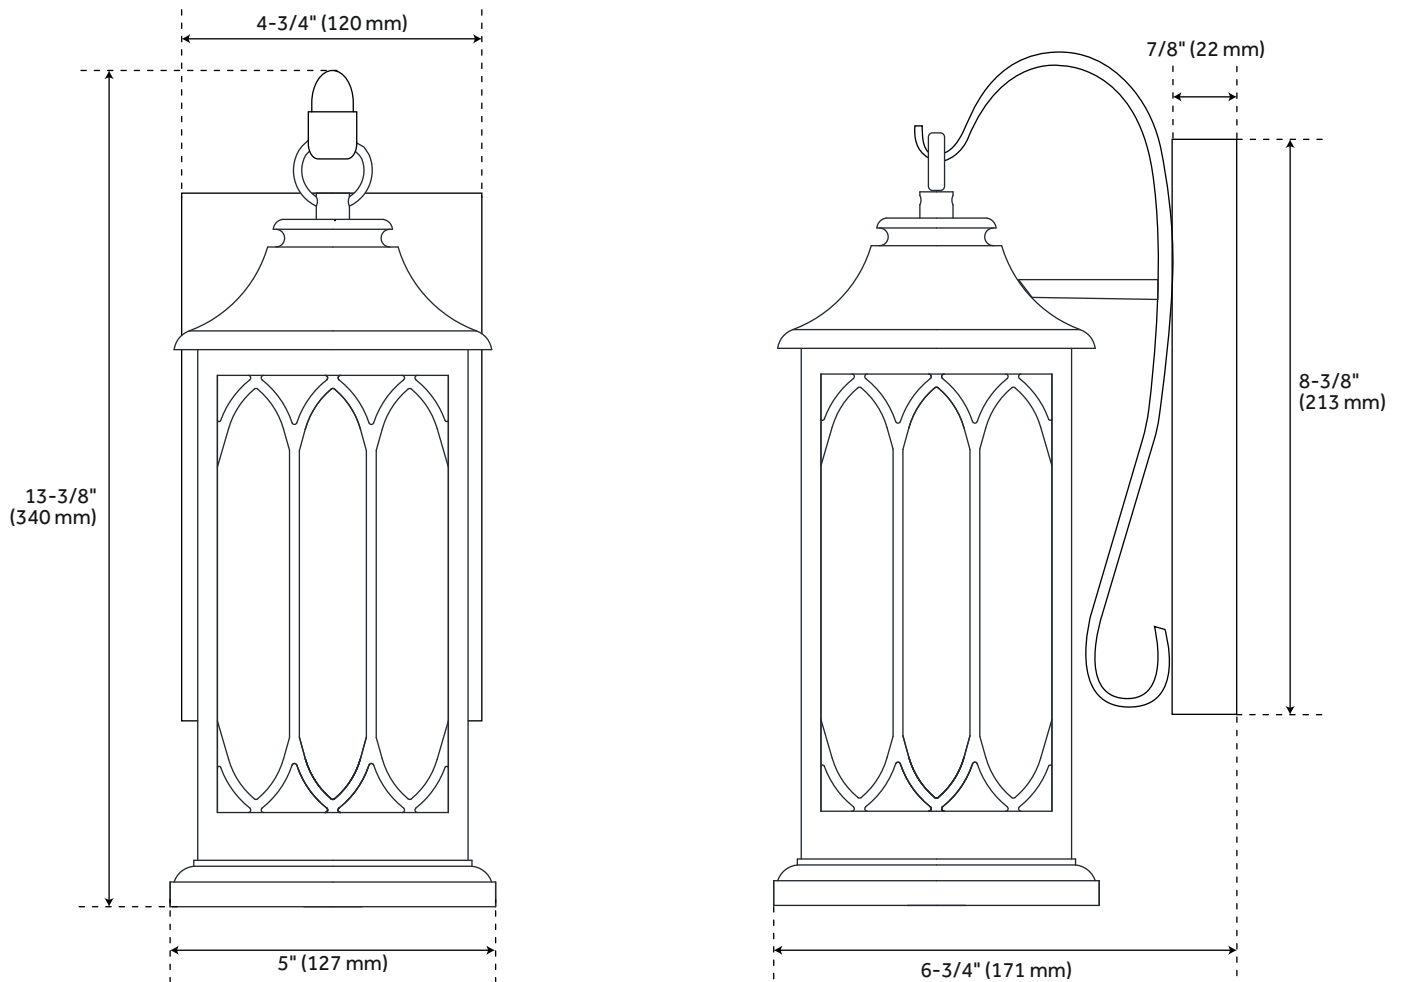

13" STONEHOUSE OUTDOOR ENTRANCE WALL SCONCE - SINGLE LIGHT - SMOOTH BRONZE

SKU: 440670
Code: PHEL4800

ASSE 1016 Type P/T

FEATURES

Installation Type: Wall Mount
Design: Traditional
Product Finish: Smooth Bronze
Material: Aluminum
Width: 8-3/8"
Height: 13-3/8"
Base Plate Height: 8-3/8"
Mounting Hardware Included: Yes
Shade Finish: Clear
Shade Material: Glass
Number of Bulbs: 1
Base Plate Width: 4-3/4"
Base Plate Depth: 7/8"
Location Type: Suitable for Wet Locations
Bulbs Included: No
Bulb Type: Medium E-26
Wattage per Bulb: 100
Extension: 6-3/4"
Weight: 4.43
Sloped Ceiling Compatible: No
Voltage: 110

REVISED 4/4/2023

13" STONEHOUSE OUTDOOR ENTRANCE WALL SCONCE - SINGLE LIGHT - SMOOTH BRONZE

SKU: 440670

Code: PHEL4800

ADDITIONAL FEATURES

- Hardwired.

REVISED 4/4/2023

STONEHOUSE 13" SINGLE LIGHT OUTDOOR ENTRANCE WALL SCONCE - SMOOTH BRONZE

SKU: 440670

PHEL4800

All dimensions and specifications are nominal and may vary. Use actual products for accuracy in critical situations.