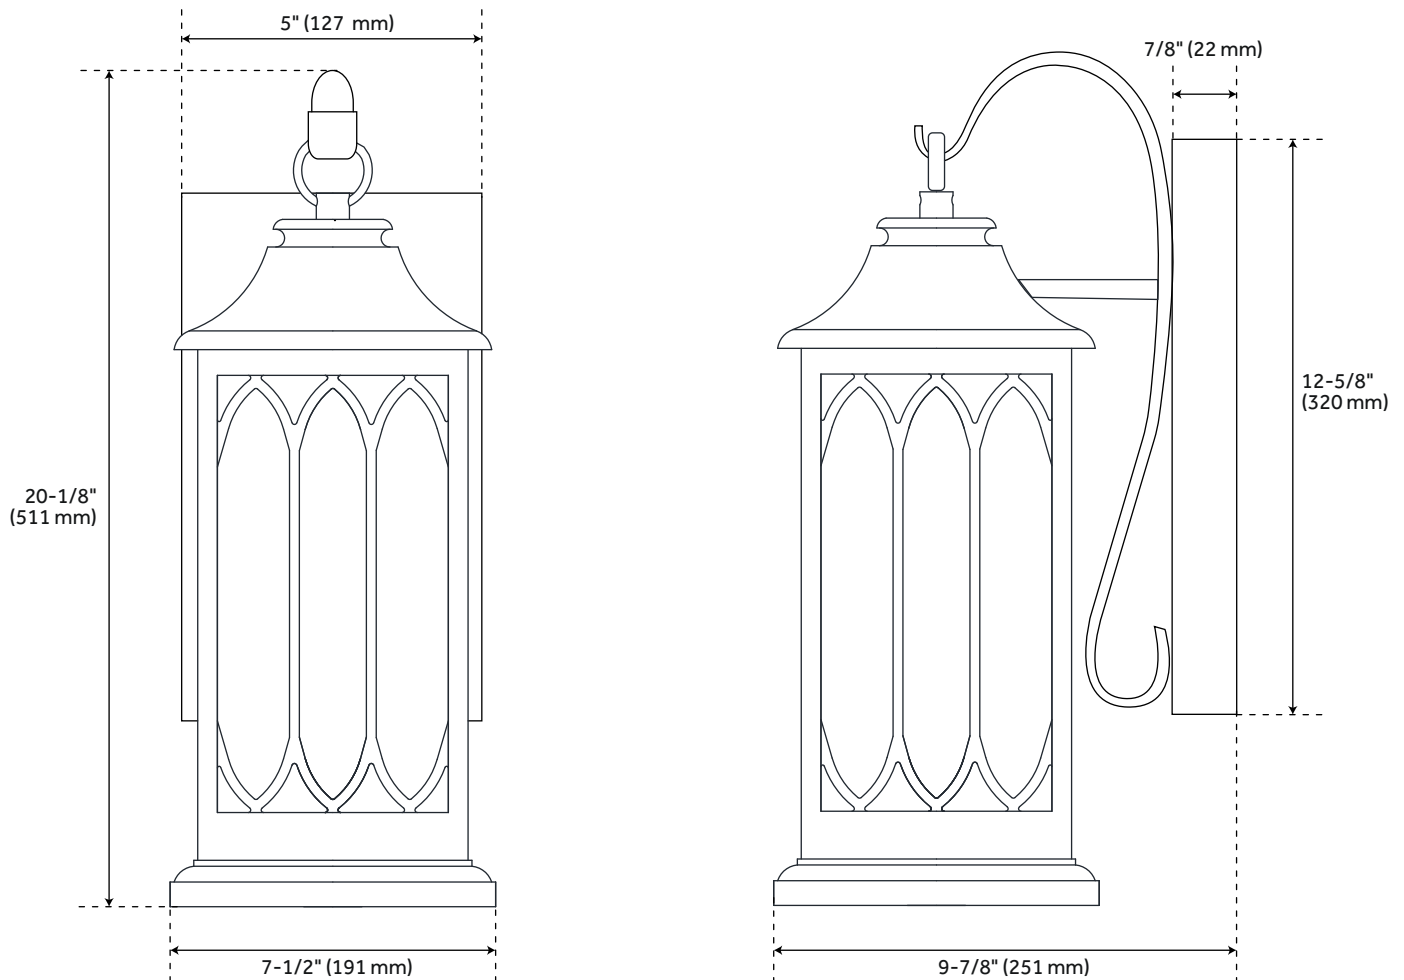

## FEATURES

Installation Type: Wall Mount  
Design: Traditional  
Product Finish: Smooth Bronze  
Material: Aluminum  
Width: 7-1/2"  
Height: 20-1/8"  
Base Plate Height: 12-5/8"  
Mounting Hardware Included: Yes  
Shade Finish: Clear  
Shade Material: Glass  
Number of Bulbs: 2  
Base Plate Width: 5"  
Base Plate Depth: 7/8"  
Location Type: Suitable for Wet Locations  
Bulbs Included: No  
Bulb Type: Candelabra E-12  
Wattage per Bulb: 60  
Extension: 9-7/8"  
Weight: 9.79  
Sloped Ceiling Compatible: No  
Voltage: 110

# 20" STONEHOUSE 2-LIGHT OUTDOOR ENTRANCE WALL SCONCE - SMOOTH BRONZE

SKU: 440671  
Code: PHEL4801

# STONEHOUSE 20" 2-LIGHT OUTDOOR ENTRANCE WALL SCONCE - SMOOTH BRONZE

SKU: 440671

PHEL4801

All dimensions and specifications are nominal and may vary. Use actual products for accuracy in critical situations.