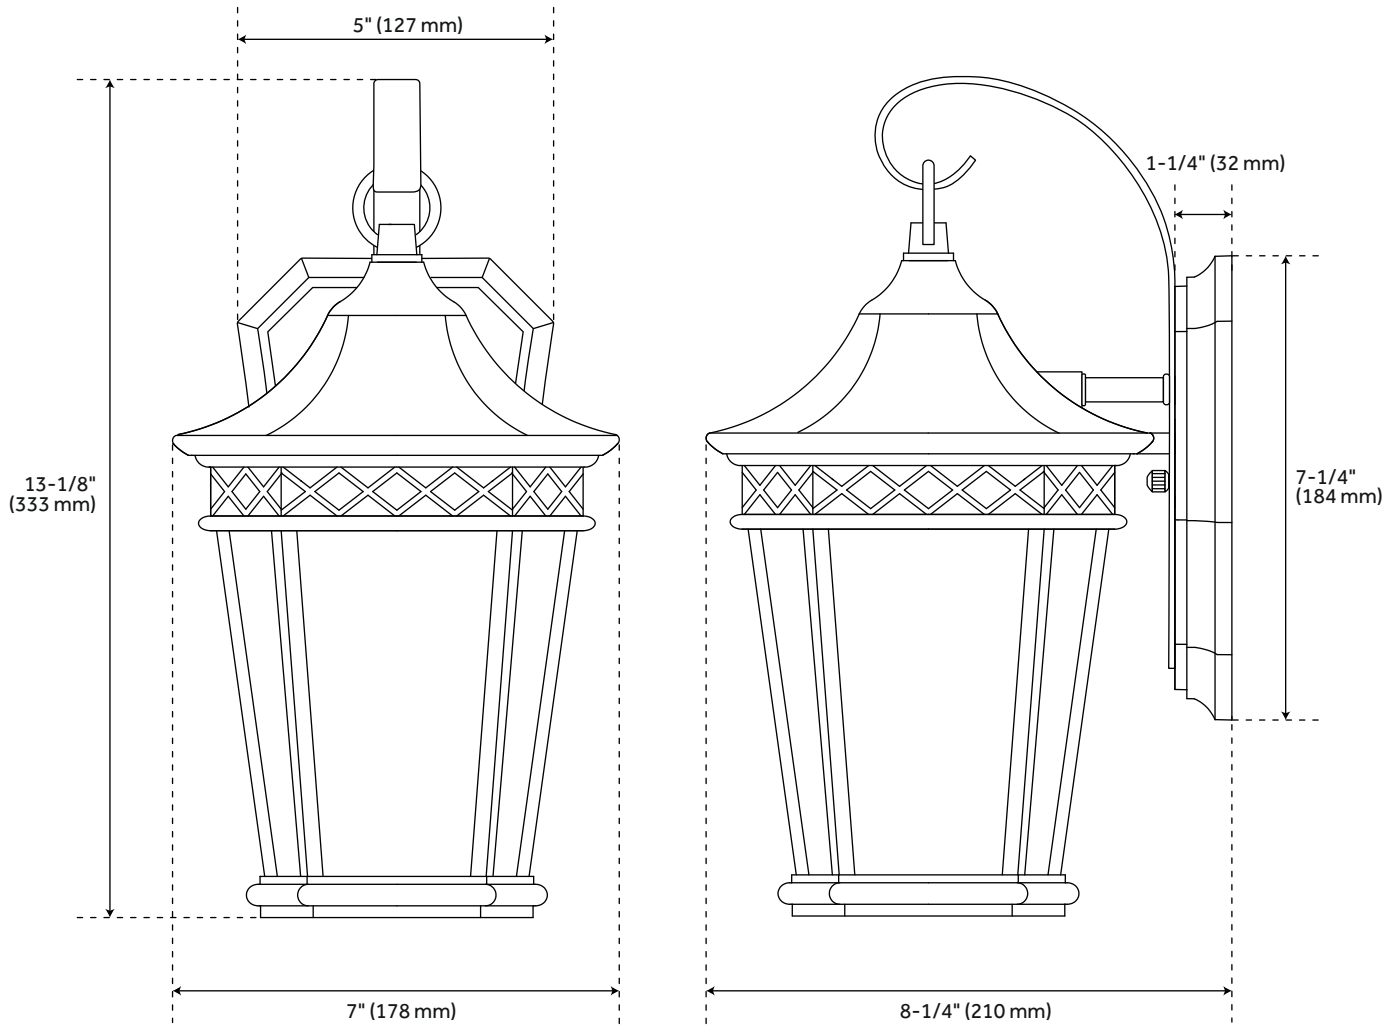

13" FOXFIELD OUTDOOR ENTRANCE WALL SCONCE WITH HOOK - SINGLE LIGHT - BLACK

SKU: 440676
Code: PHEL5110

UL 1598 / CSA C22.2 No 250.0

FEATURES

Installation Type: Wall Mount
Design: Traditional
Product Finish: Black
Material: Aluminum
Width: 7"
Height: 13-1/8"
Base Plate Height: 7-1/4"
Mounting Hardware Included: Yes
Shade Finish: Clear
Shade Material: Glass
Number of Bulbs: 1
Base Plate Width: 5"
Base Plate Depth: 1-1/4"
Location Type: Suitable for Wet Locations
Bulbs Included: No
Bulb Type: Medium E-26
Wattage per Bulb: 100
Extension: 8-1/4"
Weight: 4.69
Sloped Ceiling Compatible: No
Voltage: 110

REVISED 4/3/2023

13" FOXFIELD OUTDOOR ENTRANCE WALL SCONCE WITH HOOK - SINGLE LIGHT - BLACK

SKU: 440676
Code: PHEL5110

ADDITIONAL FEATURES

- Hardwired.

REVISED 4/3/2023

FOXFIELD 13" SINGLE LIGHT OUTDOOR ENTRANCE WALL SCONCE - BLACK

SKU: 440676

PHEL5110

All dimensions and specifications are nominal and may vary. Use actual products for accuracy in critical situations.