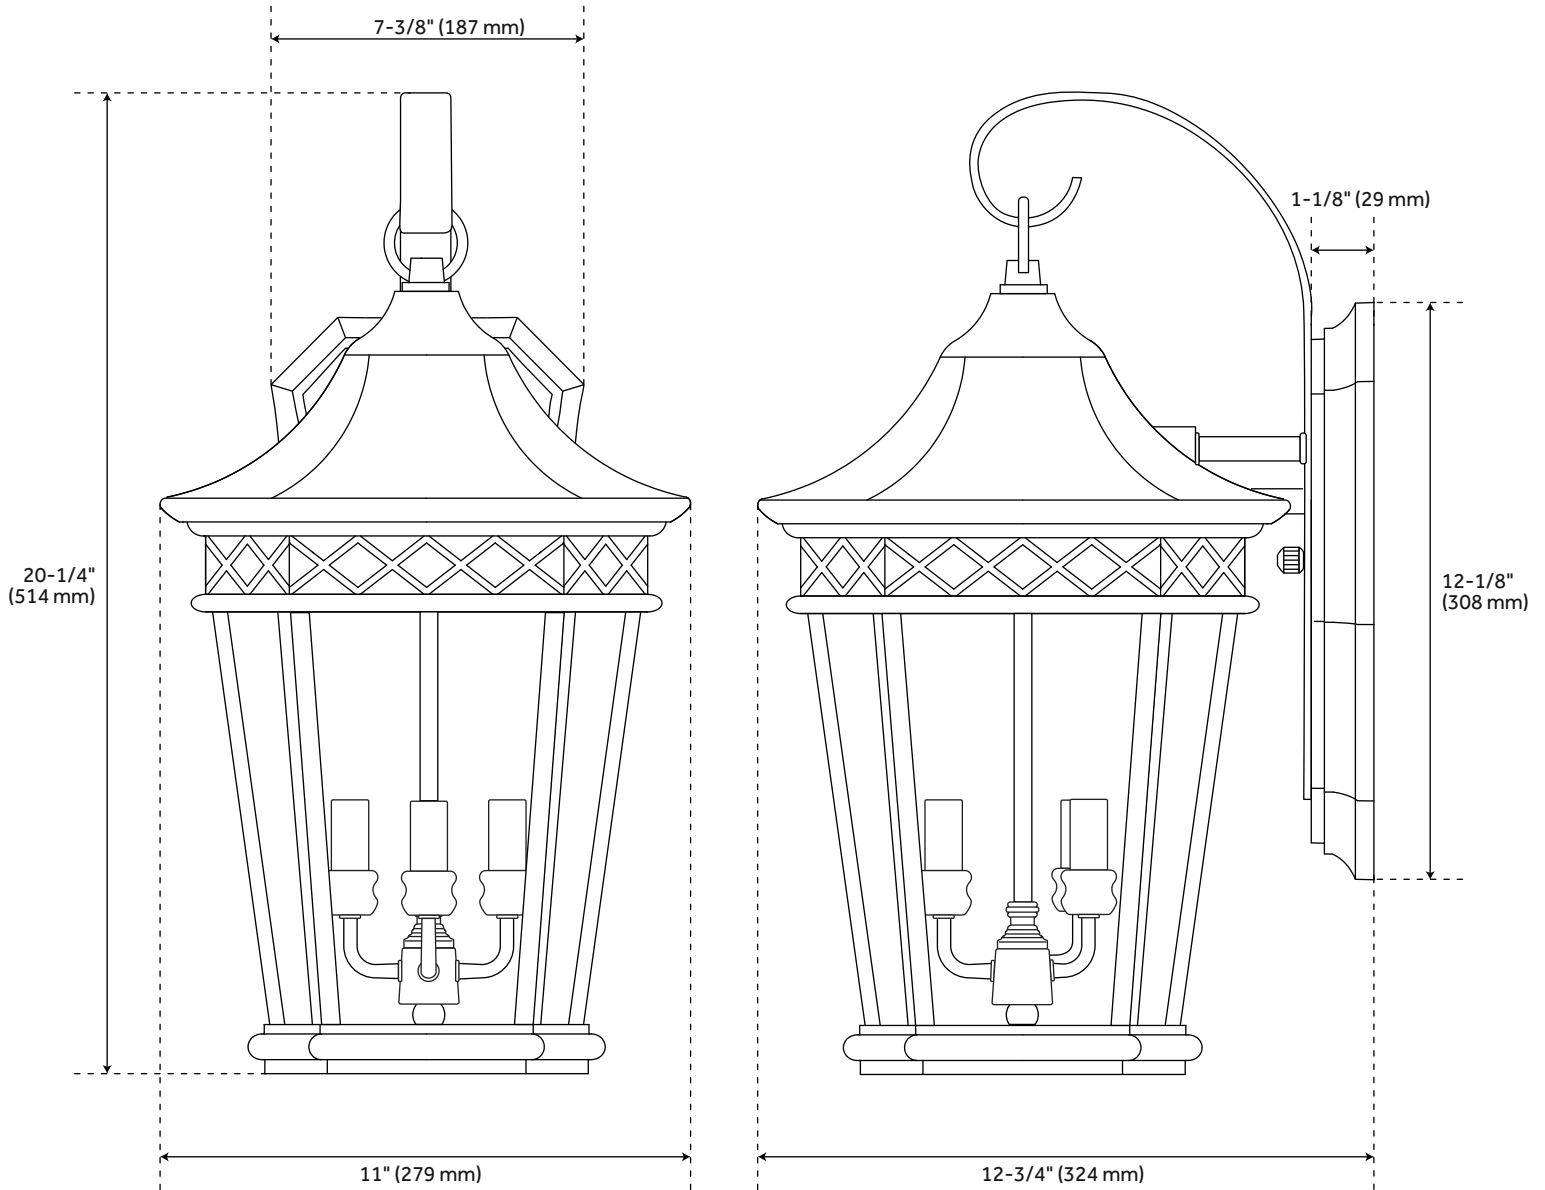

FOXFIELD 3-LIGHT OUTDOOR ENTRANCE WALL SCONCE - BLACK

SKU: 440678
Code: PHEL5102

FEATURES

Installation Type: Wall Mount
Design: Traditional
Product Finish: Black
Material: Aluminum
Width: 11"
Height: 20-1/4"
Base Plate Length: 1-1/8"
Base Plate Height: 12-1/8"
Mounting Hardware Included: Yes
Shade Finish: Clear
Shade Material: Glass
Number of Bulbs: 3
Base Plate Width: 7-3/8"
Base Plate Depth: 1-1/8"
Location Type: Suitable for Wet Locations
Bulbs Included: No
Bulb Type: Candelabra E-12
Wattage per Bulb: 60

UL 1598 / CSA C22.2 No 250.0

REVISED 3/21/2023

FOXFIELD 3-LIGHT OUTDOOR ENTRANCE WALL SCONCE - BLACK

SKU: 440678
Code: PHEL5102

ADDITIONAL FEATURES

- Hardwired.

REVISED 3/21/2023

FOXFIELD 20" 3-LIGHT OUTDOOR ENTRANCE WALL SCONCE - BLACK

SKU: 440678

PHEL5102

All dimensions and specifications are nominal and may vary. Use actual products for accuracy in critical situations.