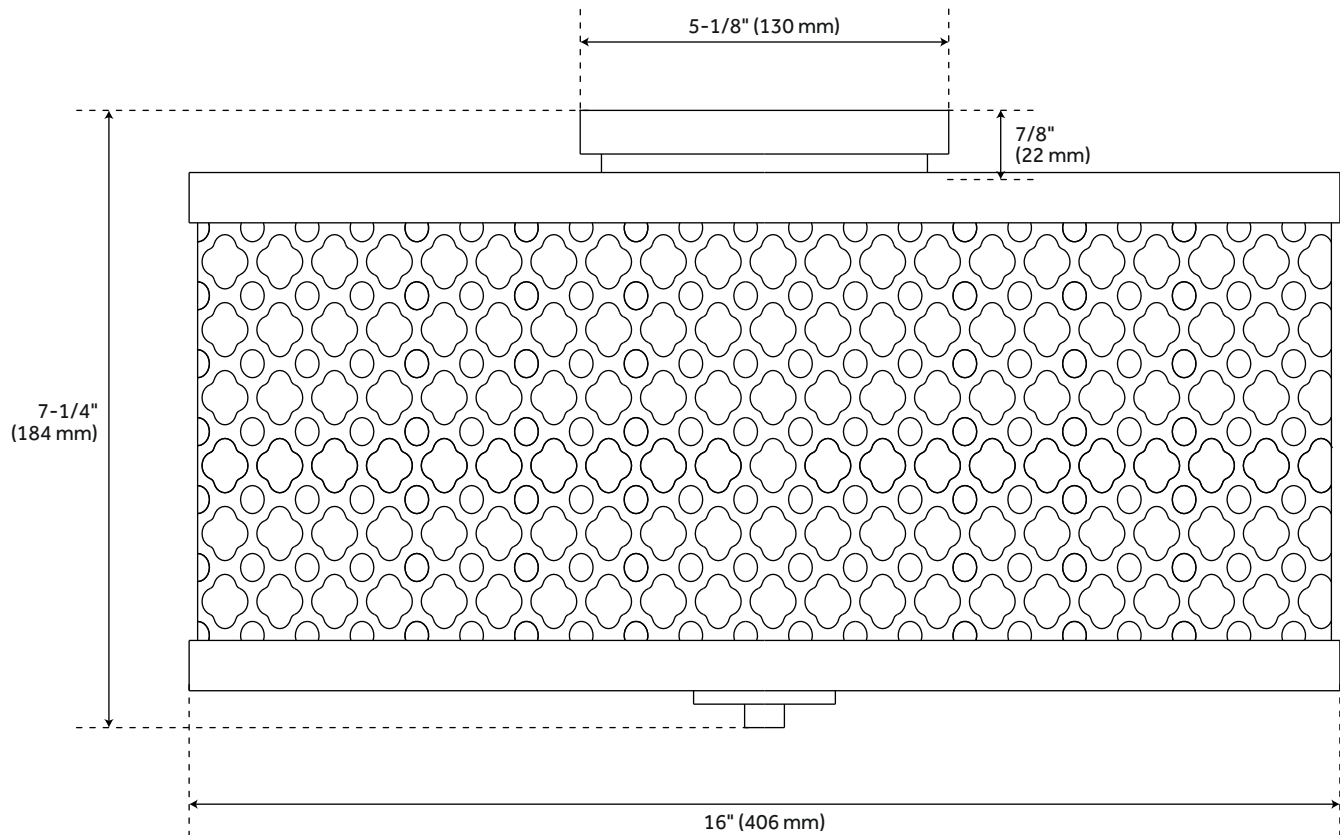

HEARTLEAF 3-LIGHT FLUSH-MOUNT CEILING LIGHT - POLISHED NICKEL

SKU: 440705

PHFL4093

All dimensions and specifications are nominal and may vary. Use actual products for accuracy in critical situations.