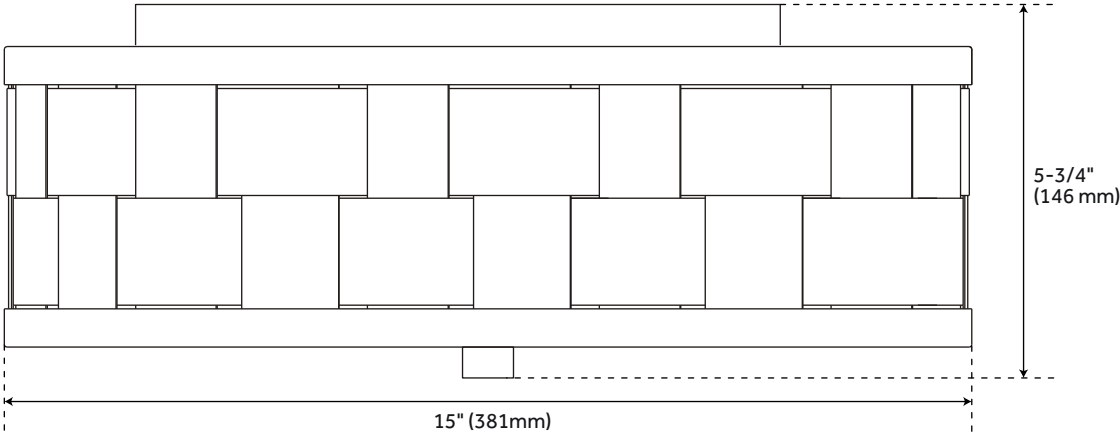

NASSAU 3-LIGHT FLUSH-MOUNT CEILING LIGHT - BRUSHED NICKEL

SKU: 440713

PHFL4151

All dimensions and specifications are nominal and may vary. Use actual products for accuracy in critical situations.