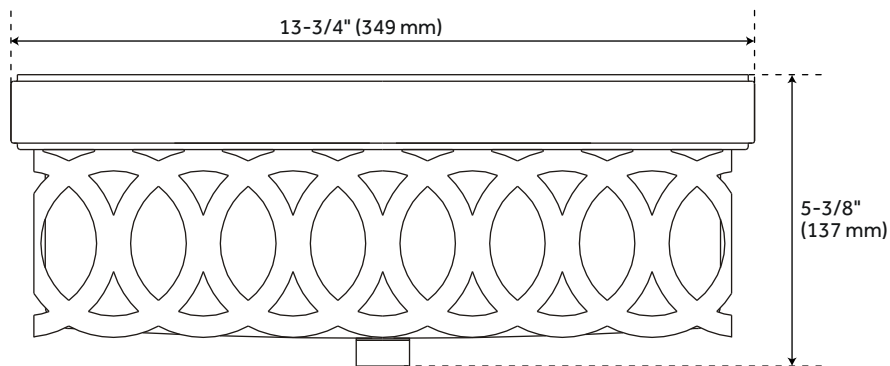

SPOTSWOOD FLUSH-MOUNT CEILING LIGHT - SINGLE LIGHT - POLISHED NICKEL

SKU: 440714

Code: PHFL4161

ASSE 1016 Type P/T

FEATURES

Installation Type: Ceiling Mount
Design: Modern
Product Finish: Polished Nickel
Material: Glass
Length: 13-3/4"
Width: 13-3/4"
Height: 5-3/8"
Base Plate Diameter: 13-3/4"
Mounting Hardware Included: Yes
Shade Finish: Polished Nickel
Shade Material: Metal
Number of Bulbs: 1
Location Type: Suitable for Dry Locations
Bulbs Included: No
Bulb Type: Medium E-26
Wattage per Bulb: 60
Weight: 10.015
Sloped Ceiling Compatible: No
Voltage: 120

REVISED 4/4/2023

SPOTSWOOD FLUSH-MOUNT CEILING LIGHT - SINGLE LIGHT - POLISHED NICKEL

SKU: 440714

Code: PHFL4161

ADDITIONAL FEATURES

- Hardwired.

REVISED 4/4/2023

SPOTSWOOD SINGLE LIGHT FLUSH-MOUNT CEILING LIGHT - POLISHED NICKEL

SKU: 440714

PHFL4161

All dimensions and specifications are nominal and may vary. Use actual products for accuracy in critical situations.