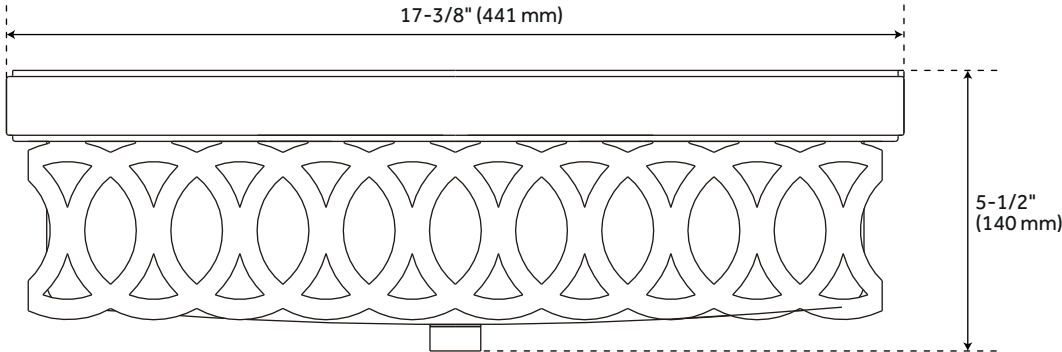

SPOTSWOOD 3-LIGHT FLUSH-MOUNT CEILING LIGHT - POLISHED NICKEL

SKU: 440715
PHFL4162

All dimensions and specifications are nominal and may vary. Use actual products for accuracy in critical situations.