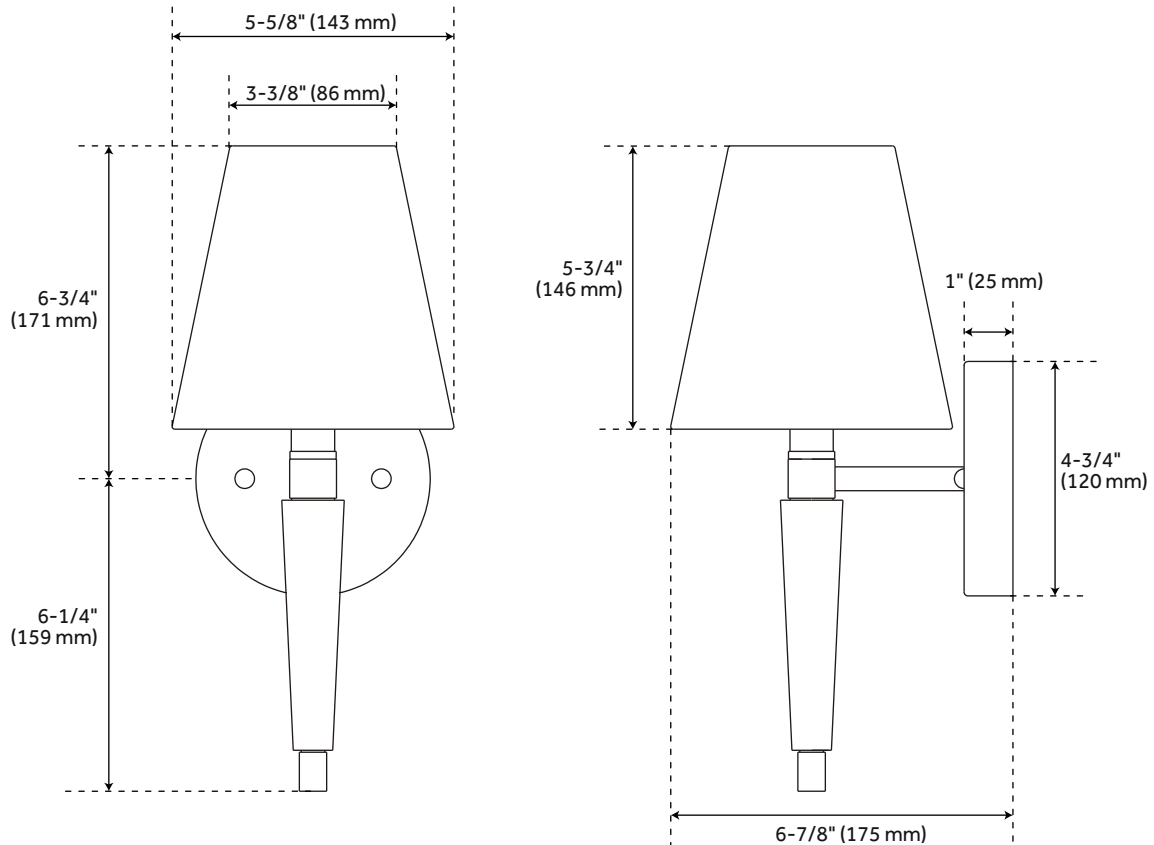

MANTEO WALL SCONCE - SINGLE LIGHT CANDELABRA - POLISHED NICKEL

SKU: 440741
Code: PHWL3061

ASSE 1016 Type P/T

FEATURES

Installation Type: Wall Mount
Design: Glam
Product Finish: Polished Nickel
Material: Metal
Width: 5-5/8"
Height: 13"
Depth: 6-7/8"
Base Plate Diameter: 4-3/4"
Mounting Hardware Included: Yes
Shade Finish: White
Shade Material: Fabric
Number of Bulbs: 1
Base Plate Depth: 1"
Location Type: Suitable for Dry Locations
Bulbs Included: No
Bulb Type: Candelabra E-12
Wattage per Bulb: 60
Extension: 6-7/8"
Weight: 1.98
Voltage: 120

REVISED 3/31/2023

MANTEO WALL SCONCE - SINGLE LIGHT CANDELABRA - POLISHED NICKEL

SKU: 440741

Code: PHWL3061

ADDITIONAL FEATURES

- Hardwired.

REVISED 3/31/2023

MANTEO SINGLE LIGHT WALL SCONCE - POLISHED NICKEL

SKU: 440741

PHWL3061

All dimensions and specifications are nominal and may vary. Use actual products for accuracy in critical situations.