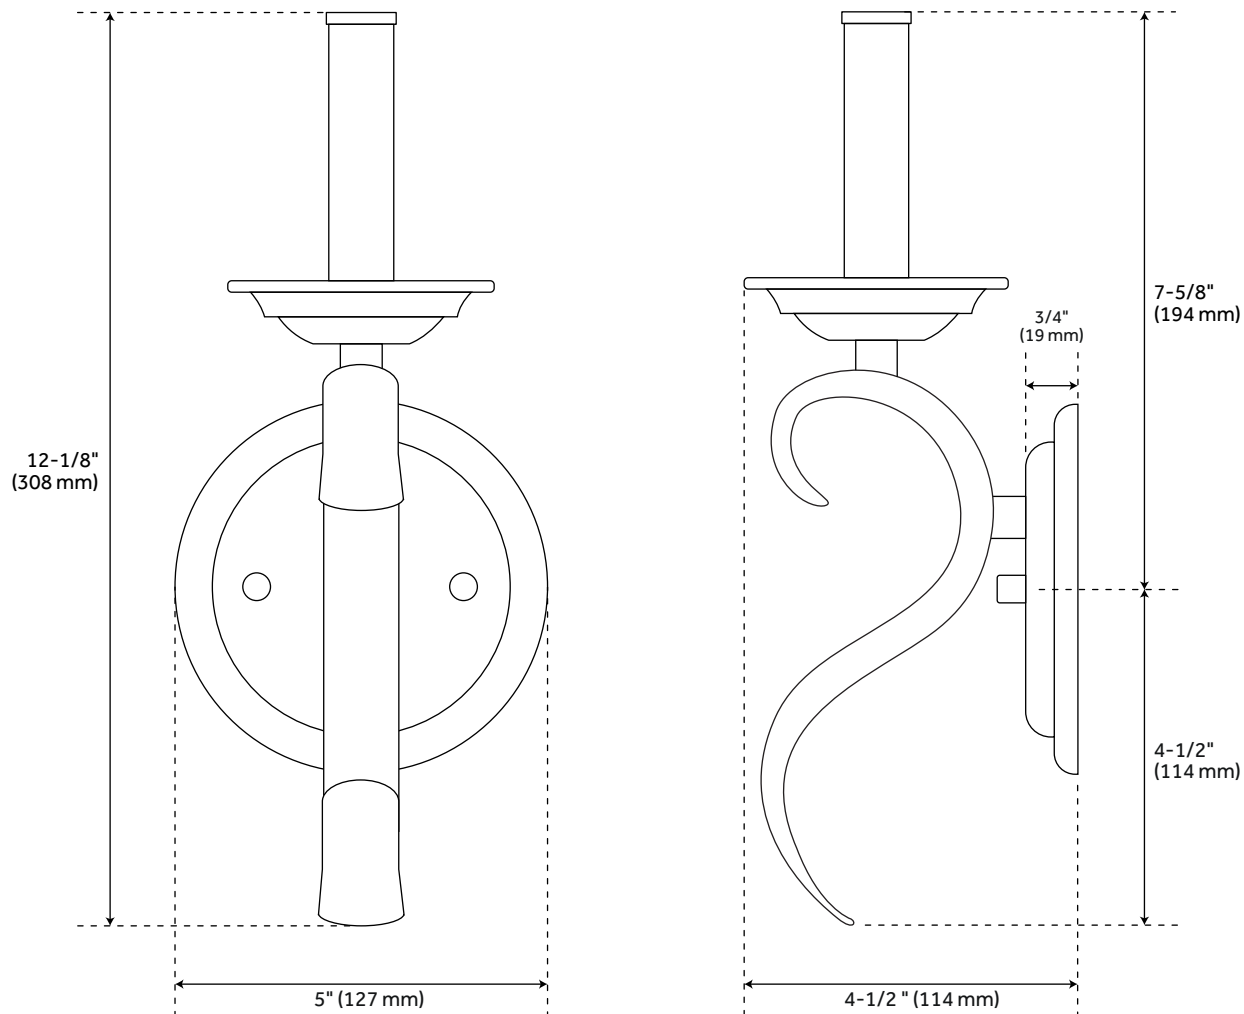

# BIRKDALE WALL SCONCE - SINGLE LIGHT CANDELABRA - CARBON BRONZE

SKU: 440744  
Code: PHWL3081

## FEATURES

Installation Type: Wall Mount  
Design: Traditional  
Product Finish: Carbon Bronze  
Material: Metal  
Width: 5"  
Height: 12-1/8"  
Depth: 4-1/2"  
Base Plate Length: 3/4"  
Base Plate Diameter: 5"  
Mounting Hardware Included: Yes  
Shade Material: Steel  
Number of Bulbs: 1  
Base Plate Depth: 3/4"  
Location Type: Suitable for Dry Locations  
Bulbs Included: No  
Bulb Type: Candelabra E-12  
Wattage per Bulb: 60

# BIRKDALE SINGLE LIGHT CANDELABRA WALL SCONCE - OIL RUBBED BRONZE

SKU: 440744

PHWL3081

All dimensions and specifications are nominal and may vary. Use actual products for accuracy in critical situations.