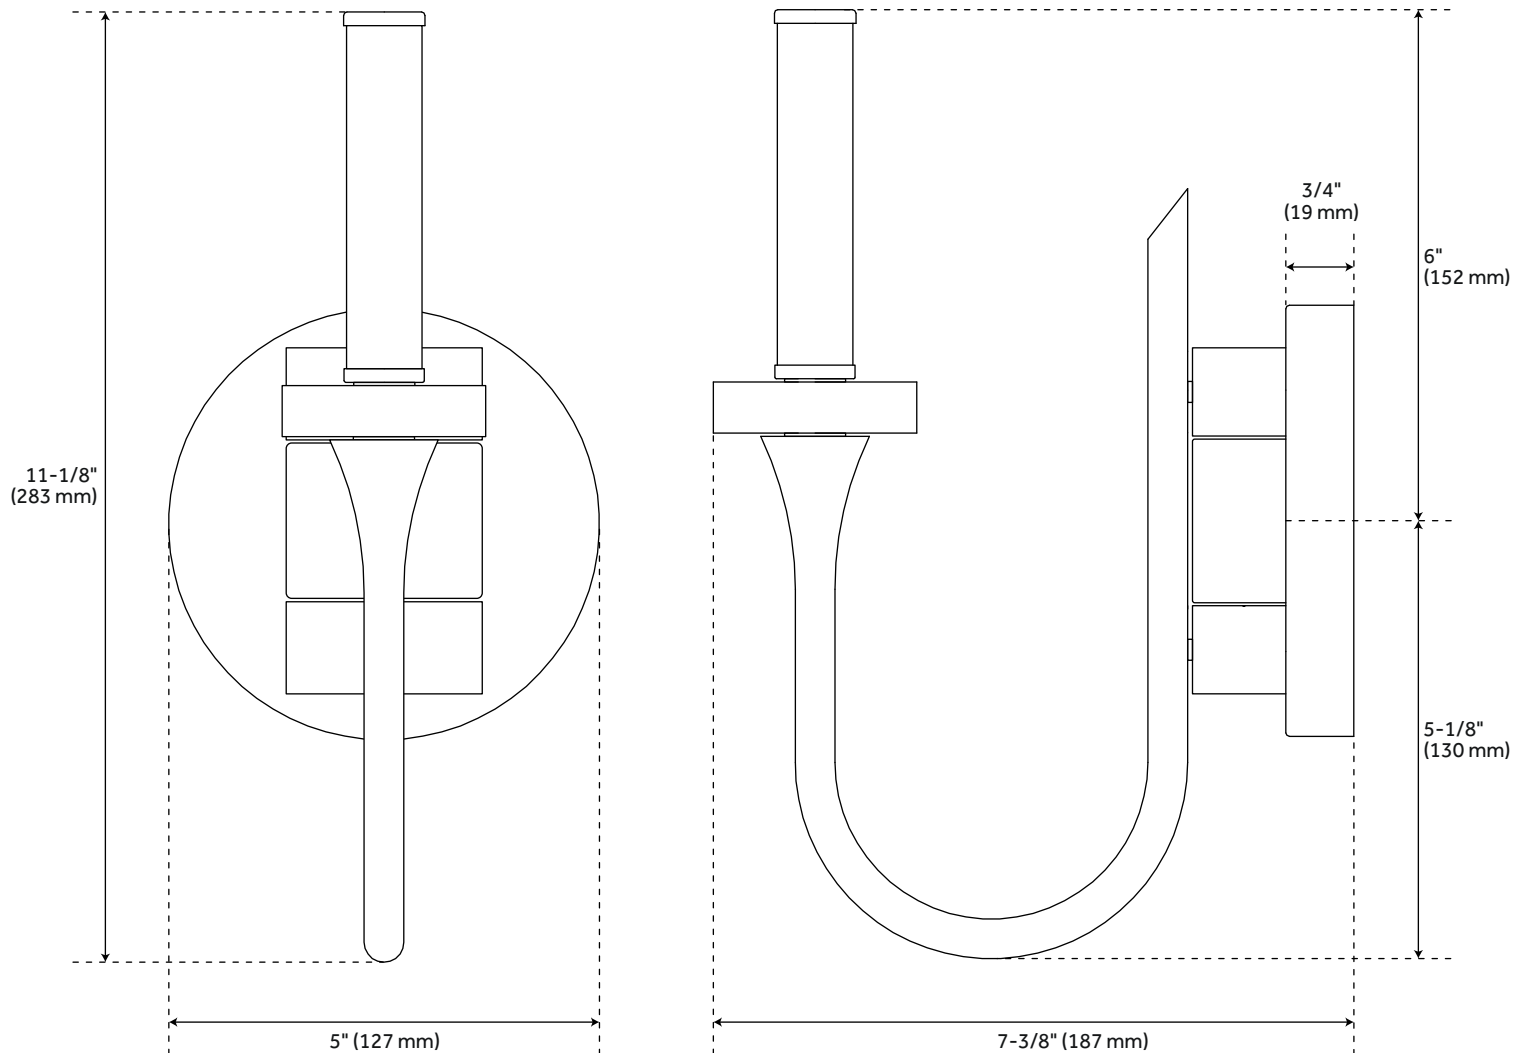

## FEATURES

Installation Type: Wall Mount  
Design: Modern  
Product Finish: Black  
Material: Steel  
Width: 5"  
Height: 11-1/8"  
Depth: 7-3/8"  
Base Plate Length: 3/4"  
Base Plate Diameter: 5"  
Mounting Hardware Included: Yes  
Shade Material: Steel  
Number of Bulbs: 1  
Base Plate Depth: 3/4"  
Location Type: Suitable for Damp Locations  
Bulbs Included: No  
Bulb Type: Candelabra E-12  
Wattage per Bulb: 60

# BLACKPOOL VANITY SCONCE - SINGLE LIGHT CANDELABRA - BLACK

SKU: 440757  
Code: PHWL3301

# BLACKPOOL SINGLE LIGHT CANDELABRA WALL SCONCE - BLACK

SKU: 440757

PHWL3301

All dimensions and specifications are nominal and may vary. Use actual products for accuracy in critical situations.