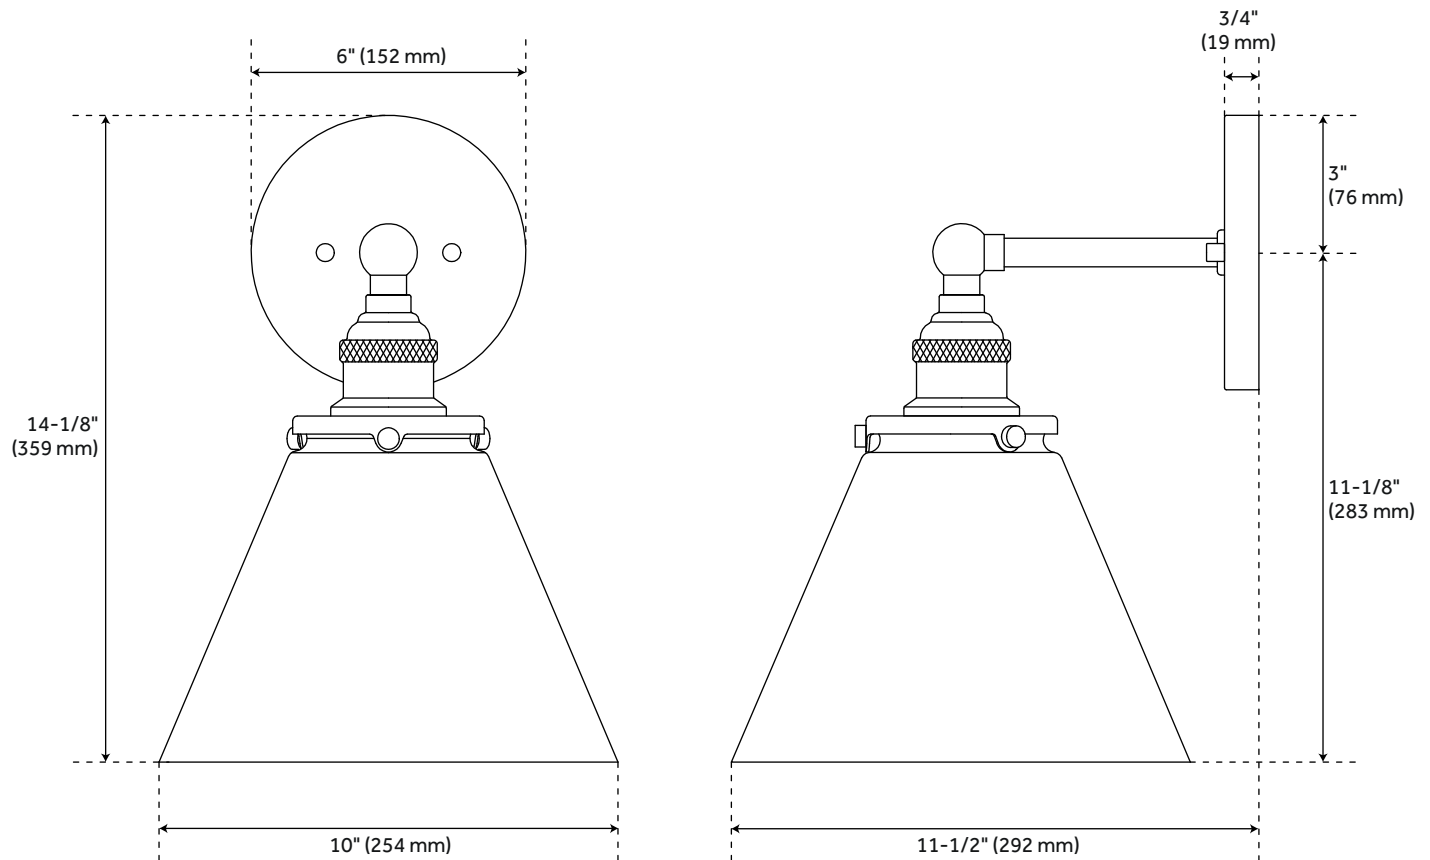

BARWELL WALL SCONCE - SINGLE LIGHT - POLISHED NICKEL

SKU: 440758
Code: PHWL3311

ASSE 1016 Type P/T

FEATURES

- Installation Type: Wall Mount
- Design: Modern
- Product Finish: Polished Nickel
- Material: Steel/Glass
- Width: 10"
- Height: 14-1/8"
- Depth: 11-1/2"
- Base Plate Diameter: 6"
- Mounting Hardware Included: Yes
- Reversible Mounting: Yes
- Shade Finish: White Opal
- Shade Material: Glass
- Number of Bulbs: 1
- Base Plate Depth: 3/4"
- Location Type: Suitable for Dry Locations
- Bulbs Included: No
- Bulb Type: Medium E-26
- Wattage per Bulb: 60
- Extension: 11-1/2"
- Weight: 6.89
- Sloped Ceiling Compatible: No
- Voltage: 120

REVISED 4/2/2023

BARWELL WALL SCONCE - SINGLE LIGHT - POLISHED NICKEL

SKU: 440758
Code: PHWL3311

ADDITIONAL FEATURES

- Hardwired.

REVISED 4/2/2023

BARWELL WALL SCONCE - SINGLE LIGHT - POLISHED NICKEL

SKU: 440758

PHWL3311

All dimensions and specifications are nominal and may vary. Use actual products for accuracy in critical situations.