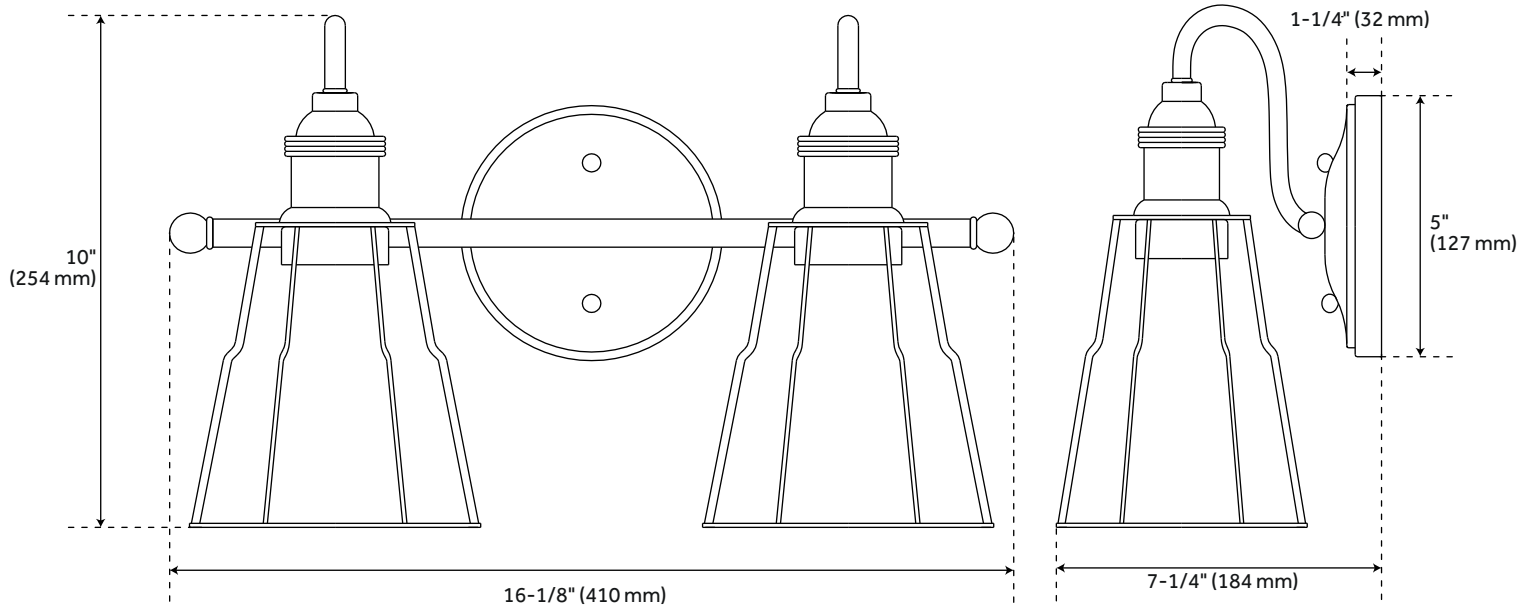

MAGRUDER 2-LIGHT VANITY LIGHT - CHROME

SKU: 440766
Code: PHVL3062

UL 1598 / CSA C22.2 No 250.0

FEATURES

Installation Type: Wall Mount
Design: Industrial
Product Finish: Chrome
Material: Steel
Width: 16-1/8"
Height: 10"
Depth: 7-1/4"
Base Plate Diameter: 5"
Mounting Hardware Included: Yes
Reversible Mounting: Yes
Shade Finish: Chrome
Shade Material: Steel
Number of Bulbs: 2
Base Plate Depth: 1-1/4"
Location Type: Suitable for Damp Locations
Bulbs Included: No
Bulb Type: Medium E-26
Wattage per Bulb: 100
Extension: 7-1/4"
Weight: 3.965
Sloped Ceiling Compatible: No
Voltage: 110

REVISED 4/2/2023

MAGRUDER 2-LIGHT VANITY LIGHT - CHROME

SKU: 440766
Code: PHVL3062

ADDITIONAL FEATURES

- Hardwired.

REVISED 4/2/2023

MAGRUDER 2-LIGHT VANITY LIGHT - CHROME

SKU: 440766

PHVL3062

All dimensions and specifications are nominal and may vary. Use actual products for accuracy in critical situations.