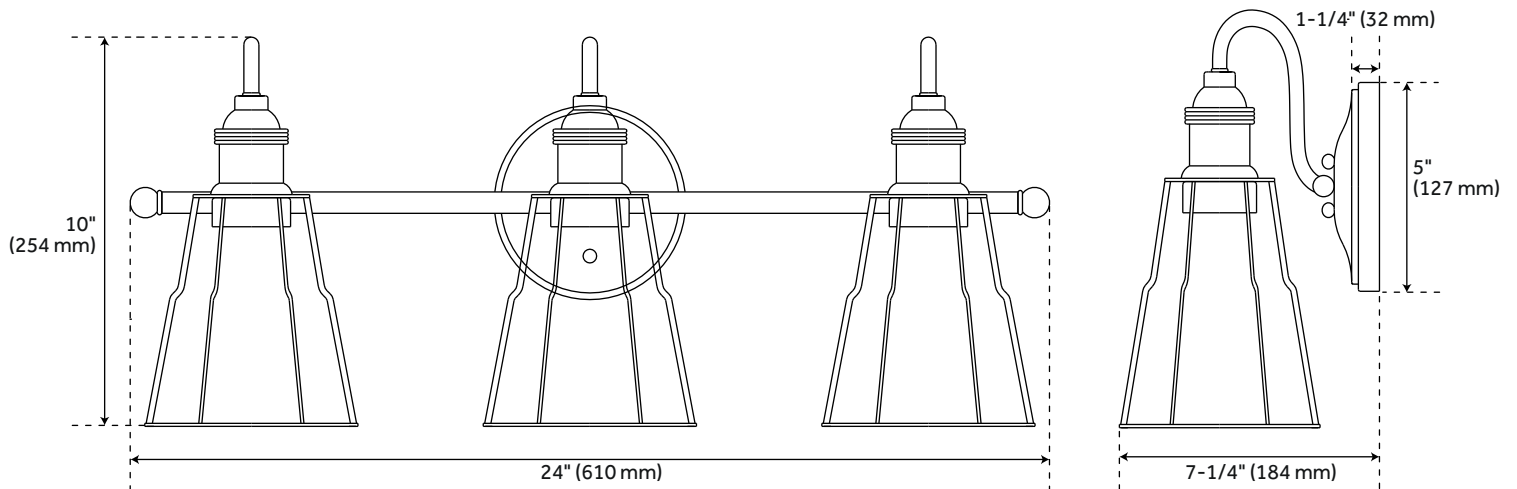

MAGRUDER 3-LIGHT VANITY LIGHT - CHROME

SKU: 440787

PHVL3063

All dimensions and specifications are nominal and may vary. Use actual products for accuracy in critical situations.