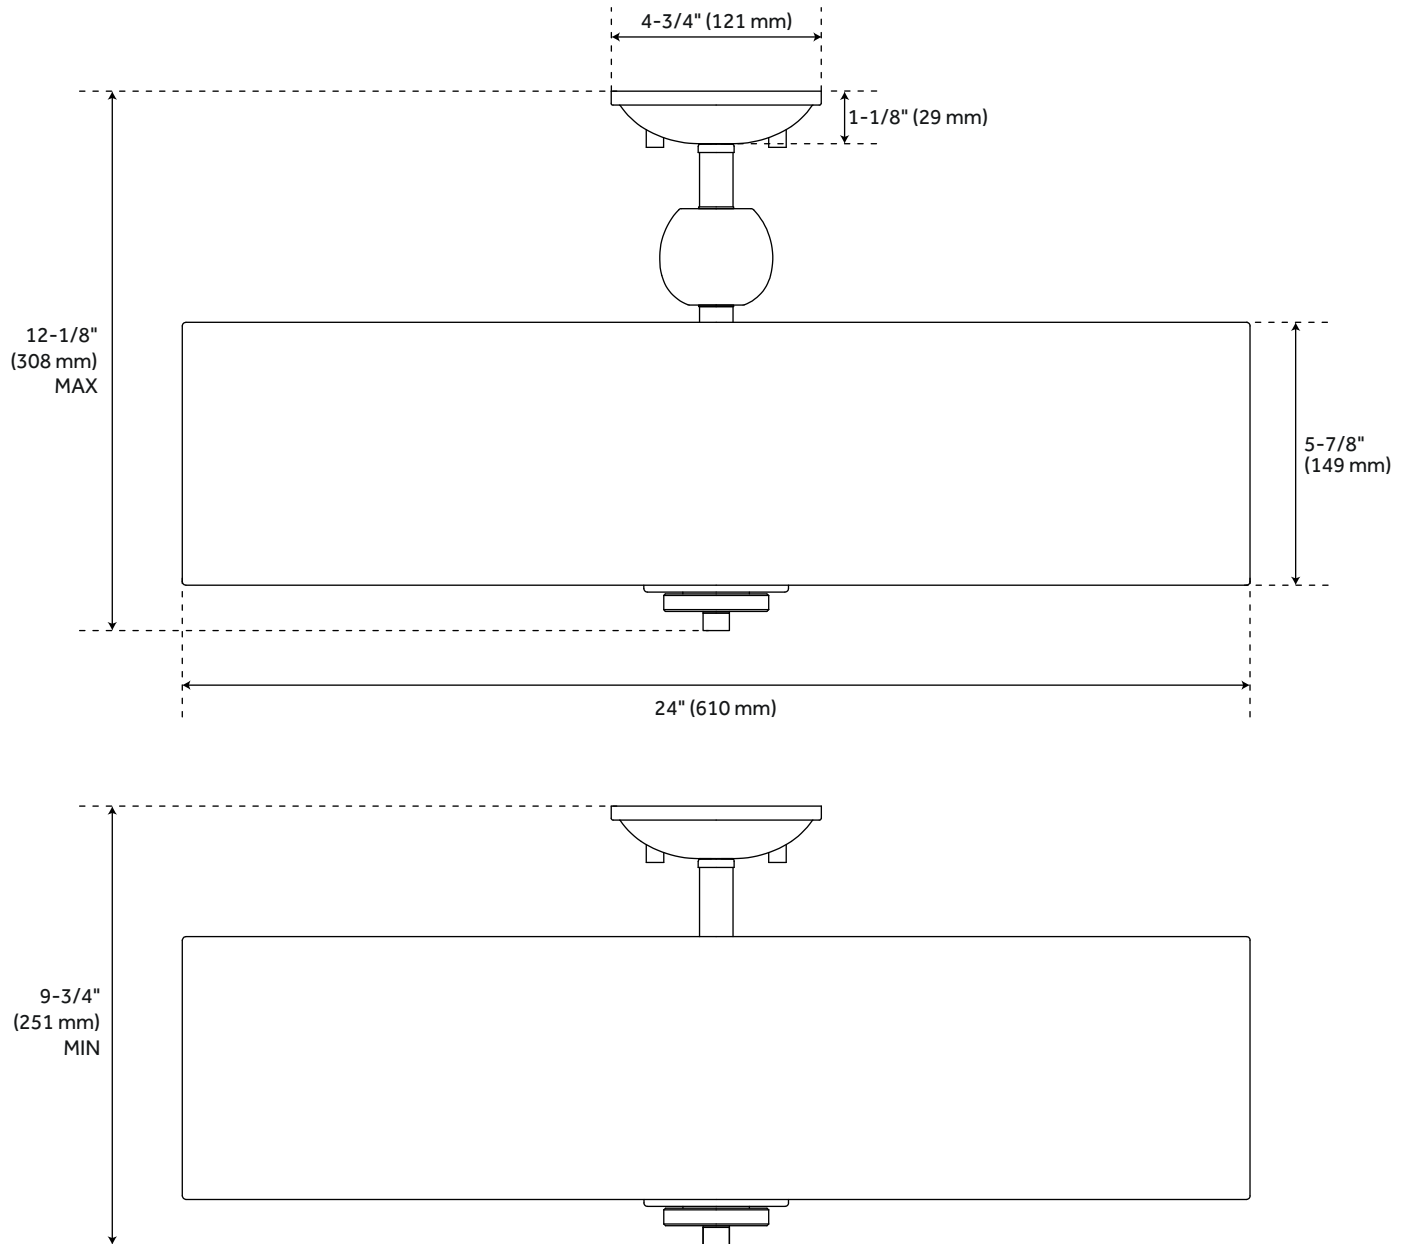

## FEATURES

Installation Type: Ceiling Mount  
Design: Traditional  
Product Finish: Polished Nickel  
Material: Steel  
Width: 24"  
Height: 9-7/8"  
Base Plate Length: 1-1/8"  
Base Plate Diameter: 4-3/4"  
Mounting Hardware Included: Yes  
Shade Finish: White  
Shade Material: Fabric  
Number of Bulbs: 6  
Base Plate Depth: 1-1/8"  
Location Type: Suitable for Dry Locations  
Bulbs Included: No  
Bulb Type: Medium E-26  
Wattage per Bulb: 100

## ADDITIONAL FEATURES

- Hardwired.
- Maximum hanging height: 12-1/8".
- Minimum hanging height: 9-7/8"

REVISED 3/21/2023

# BANKLOFT 6-LIGHT SEMI-FLUSH-MOUNT DRUM LIGHT - POLISHED NICKEL

SKU: 440804

PHSFL4006

All dimensions and specifications are nominal and may vary. Use actual products for accuracy in critical situations.