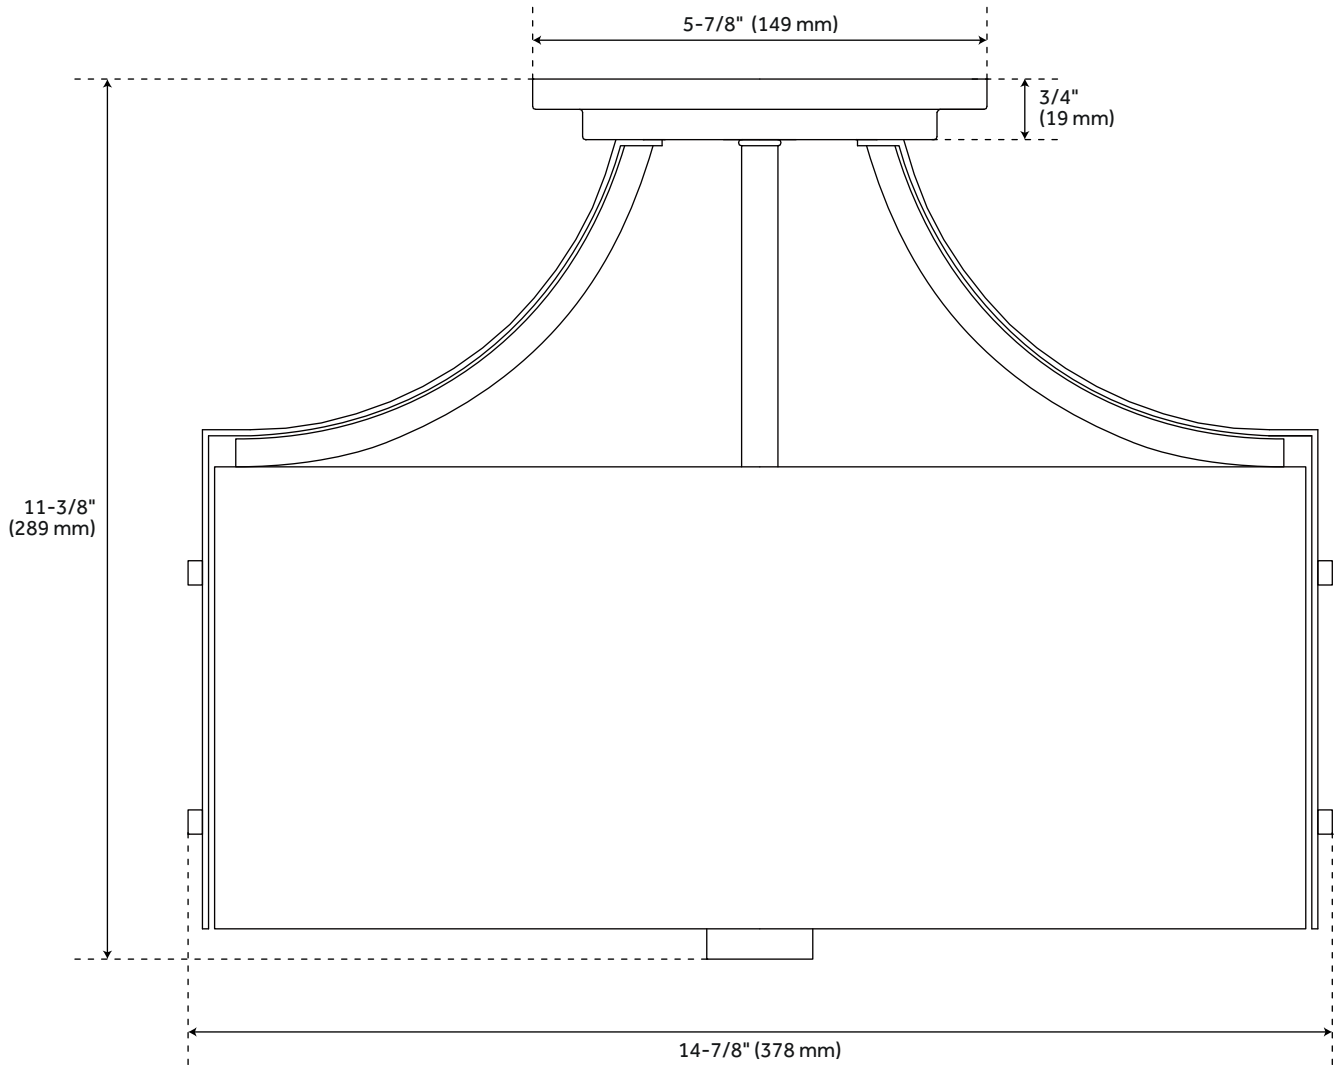

HIGHFIELD 3-LIGHT SEMI-FLUSH-MOUNT DRUM LIGHT - BRUSHED NICKEL

SKU: 440806
Code: PHSFL4203

FEATURES

Installation Type: Ceiling Mount
Design: Traditional
Product Finish: Brushed Nickel
Material: Steel
Width: 14-7/8"
Height: 11-3/8"
Base Plate Length: 3/4"
Base Plate Diameter: 5-7/8"
Mounting Hardware Included: Yes
Shade Finish: White
Shade Material: Fabric
Number of Bulbs: 3
Base Plate Depth: 3/4"
Location Type: Suitable for Dry Locations
Bulbs Included: No
Bulb Type: Medium E-26
Wattage per Bulb: 60

UL 1598 / CSA C22.2 No 250.0

REVISED 3/21/2023

HIGHFIELD 3-LIGHT SEMI-FLUSH-MOUNT DRUM LIGHT - BRUSHED NICKEL

SKU: 440806

Code: PHSFL4203

ADDITIONAL FEATURES

- Hardwired.

REVISED 3/21/2023

HIGHFIELD 3-LIGHT SEMI-FLUSH-MOUNT DRUM LIGHT - BRUSHED NICKEL

SKU: 440806

PHSFL4203

All dimensions and specifications are nominal and may vary. Use actual products for accuracy in critical situations.