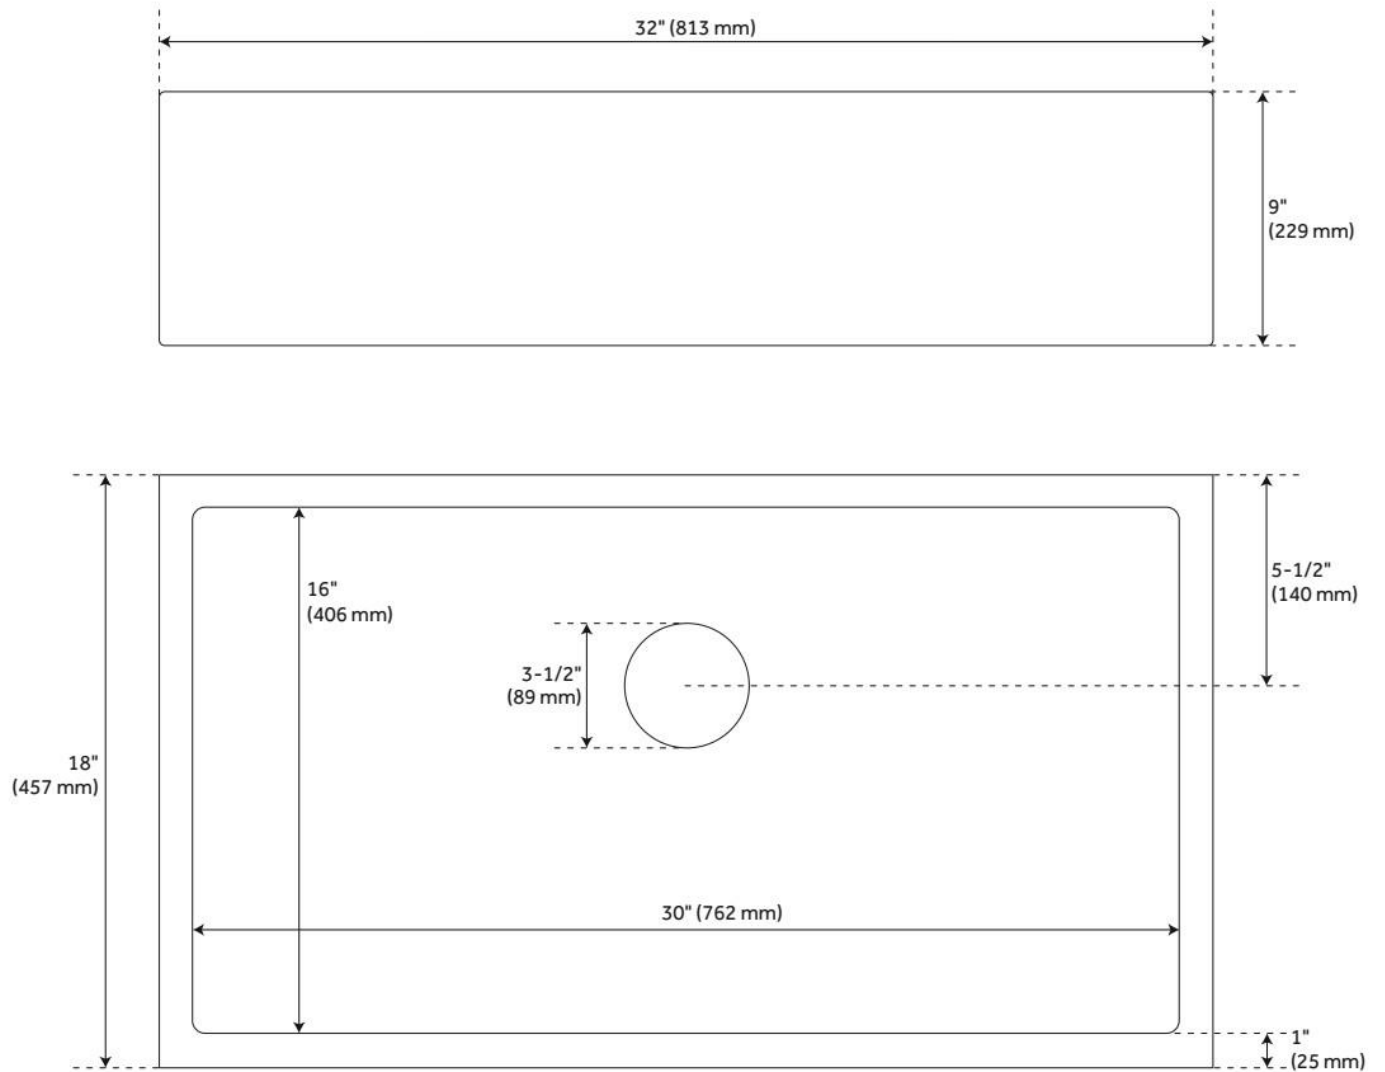

32" ATLAS STAINLESS STEEL UNDERMOUNT KITCHEN SINK - MATTE GOLD

SKU: 441072
Code: SH441072

REVISED 7/5/2024