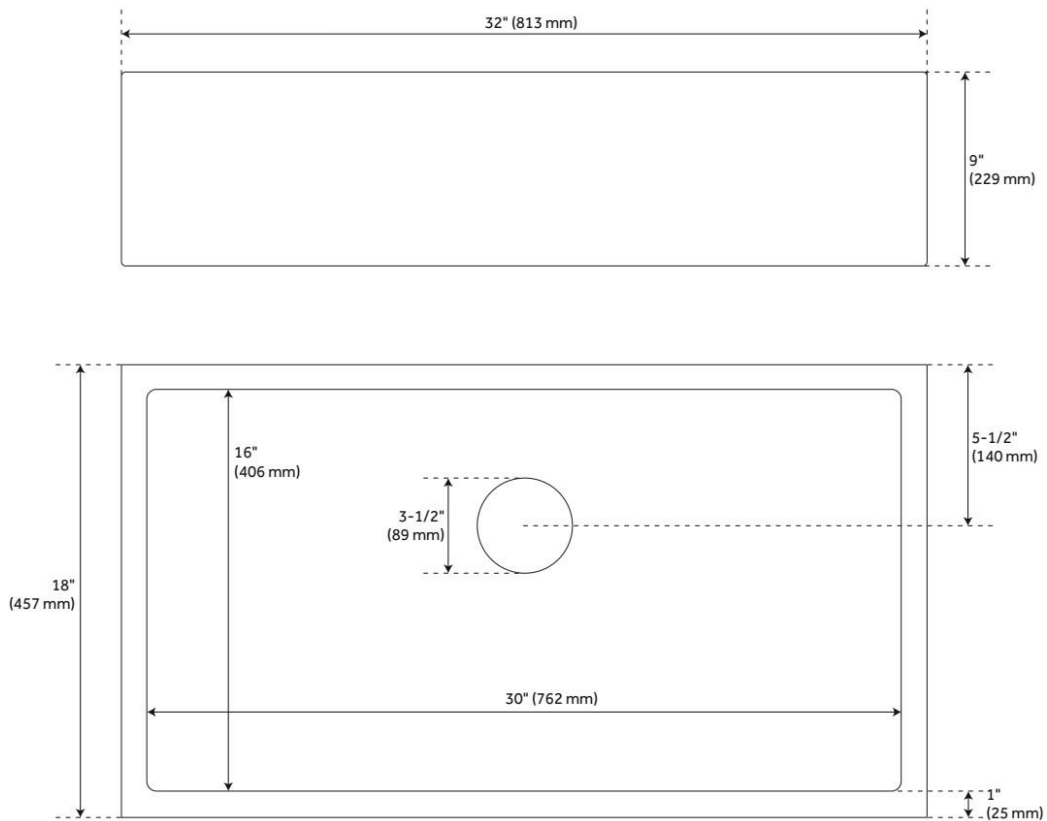

32" ATLAS STAINLESS STEEL UNDERMOUNT KITCHEN SINK - BRONZE

SKU: 441074
Code: SH441074

32" ATLAS STAINLESS STEEL UNDERMOUNT KITCHEN SINK - BRONZE

SKU: 944644

All dimensions and specifications are nominal and may vary. Use actual products for accuracy in critical situations.

SIGNATURE HARDWARE

See Website For Warranty Information
signaturehardware.com/warranty

signaturehardware.com

REVISED 7/9/2024

SIGNATURE HARDWARE

See Website For Warranty Information
signaturehardware.com/warranty

signaturehardware.com