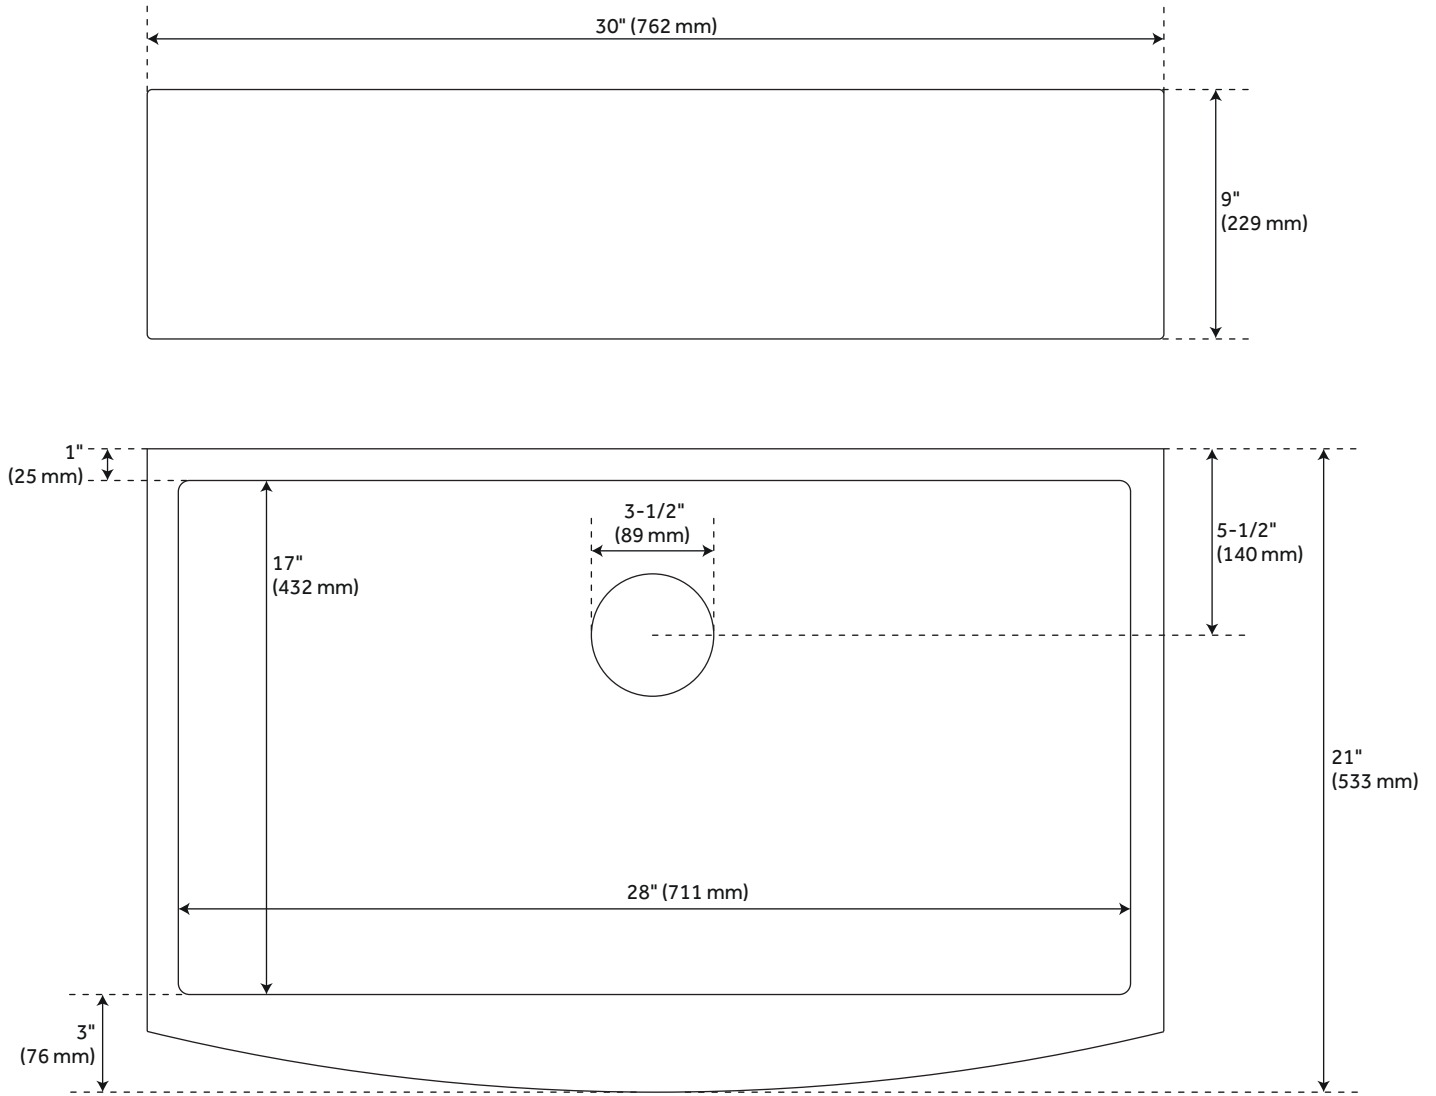

30" ATLAS STAINLESS STEEL FARMHOUSE SINK - CURVED APRON - MATTE GOLD

SKU: 441076
Code: SH441076

FEATURES

Material: Stainless Steel
Product Finish: Matte Gold
Installation Type: Farmhouse
Shape: Rectangle
Drain Placement: Center Rear
Fits Drain Hole Size: 3-1/2"
Faucet Centers: No Faucet Hole
Overflow Hole: No
Mounting Hardware Included: No

Optional Accessory: Strainer: 441101, 453544

ASME A112.19.3/CSA B45.4, Massachusetts Accepted, LISTED ID: 514403

ADDITIONAL FEATURES

- Sound insulation coating/pads on sides and bottom.
- Rear drain location.

REVISED 7/10/2024

30" ATLAS STAINLESS STEEL FARMHOUSE SINK - CURVED APRON - MATTE GOLD

SKU: 441076
Code: SH441076

All dimensions and specifications are nominal and may vary. Use actual products for accuracy in critical situations.