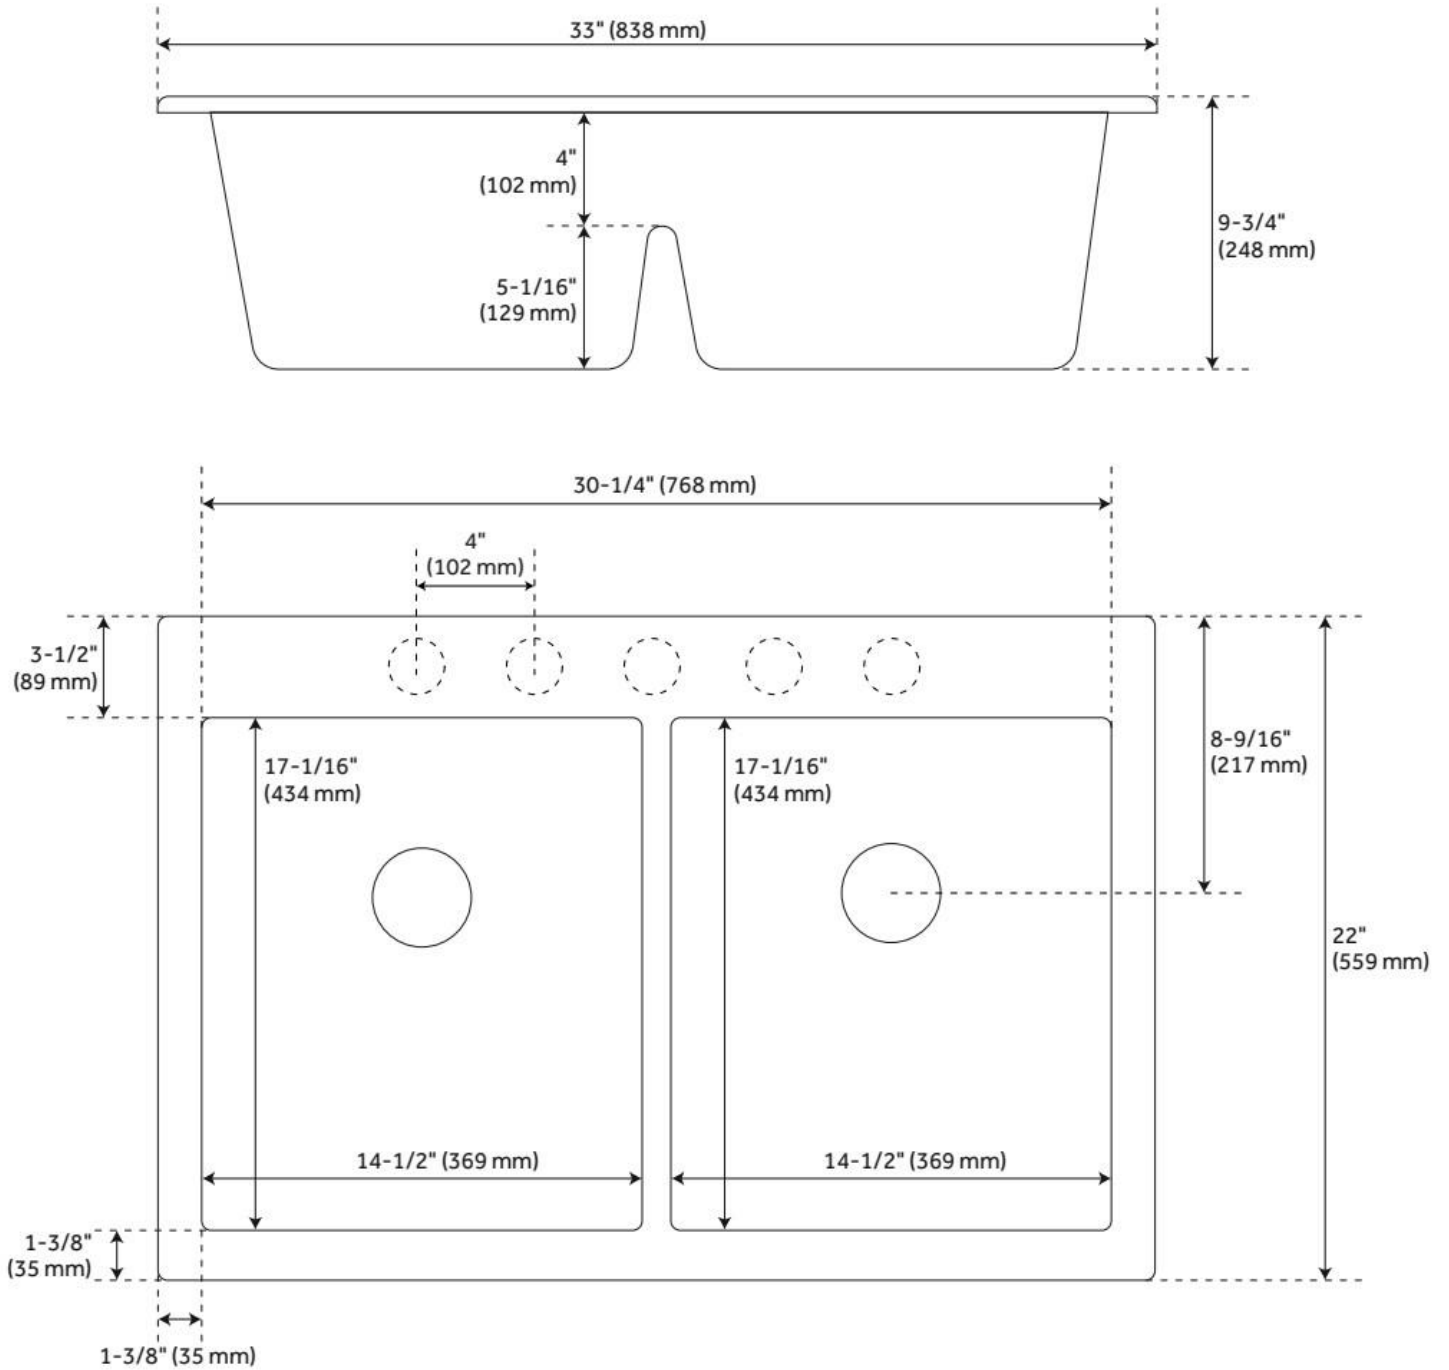

33" ALGREN DOUBLE-BOWL DROP-IN GRANITE COMPOSITE SINK - CLOUD WHITE

SKU: 441668
Code: SH441668

FEATURES

Material: Granite Composite
Product Finish: White
Installation Type: Drop-In, Undermount
Shape: Rectangle
Drain Placement: Center Rear
Fits Drain Hole Size: 3-1/2"
Faucet Centers: No Faucet Hole
Overflow Hole: No
Mounting Hardware Included: Yes

CSA, CSA B45.5/IAPMO Z124, LISTED ID: 521424

ADDITIONAL FEATURES

- Faucet holes can be drilled on site. Pre-marked hole locations are on the underside of the sink rim for guidance, but faucet holes can be drilled for any faucet configuration necessary.
- See Installation Instructions for directions to drill faucet holes.
- Granite composite is 80% granite and 20% resin.
- It is recommended to have the sink at the job site before cutting cabinet or counter top.
- Made in Italy.

REVISED 7/15/2024

33" ALGREN DOUBLE-BOWL DROP-IN GRANITE COMPOSITE SINK - CLOUD WHITE

SKU: 441668
Code: SH441668

REVISED 7/15/2024