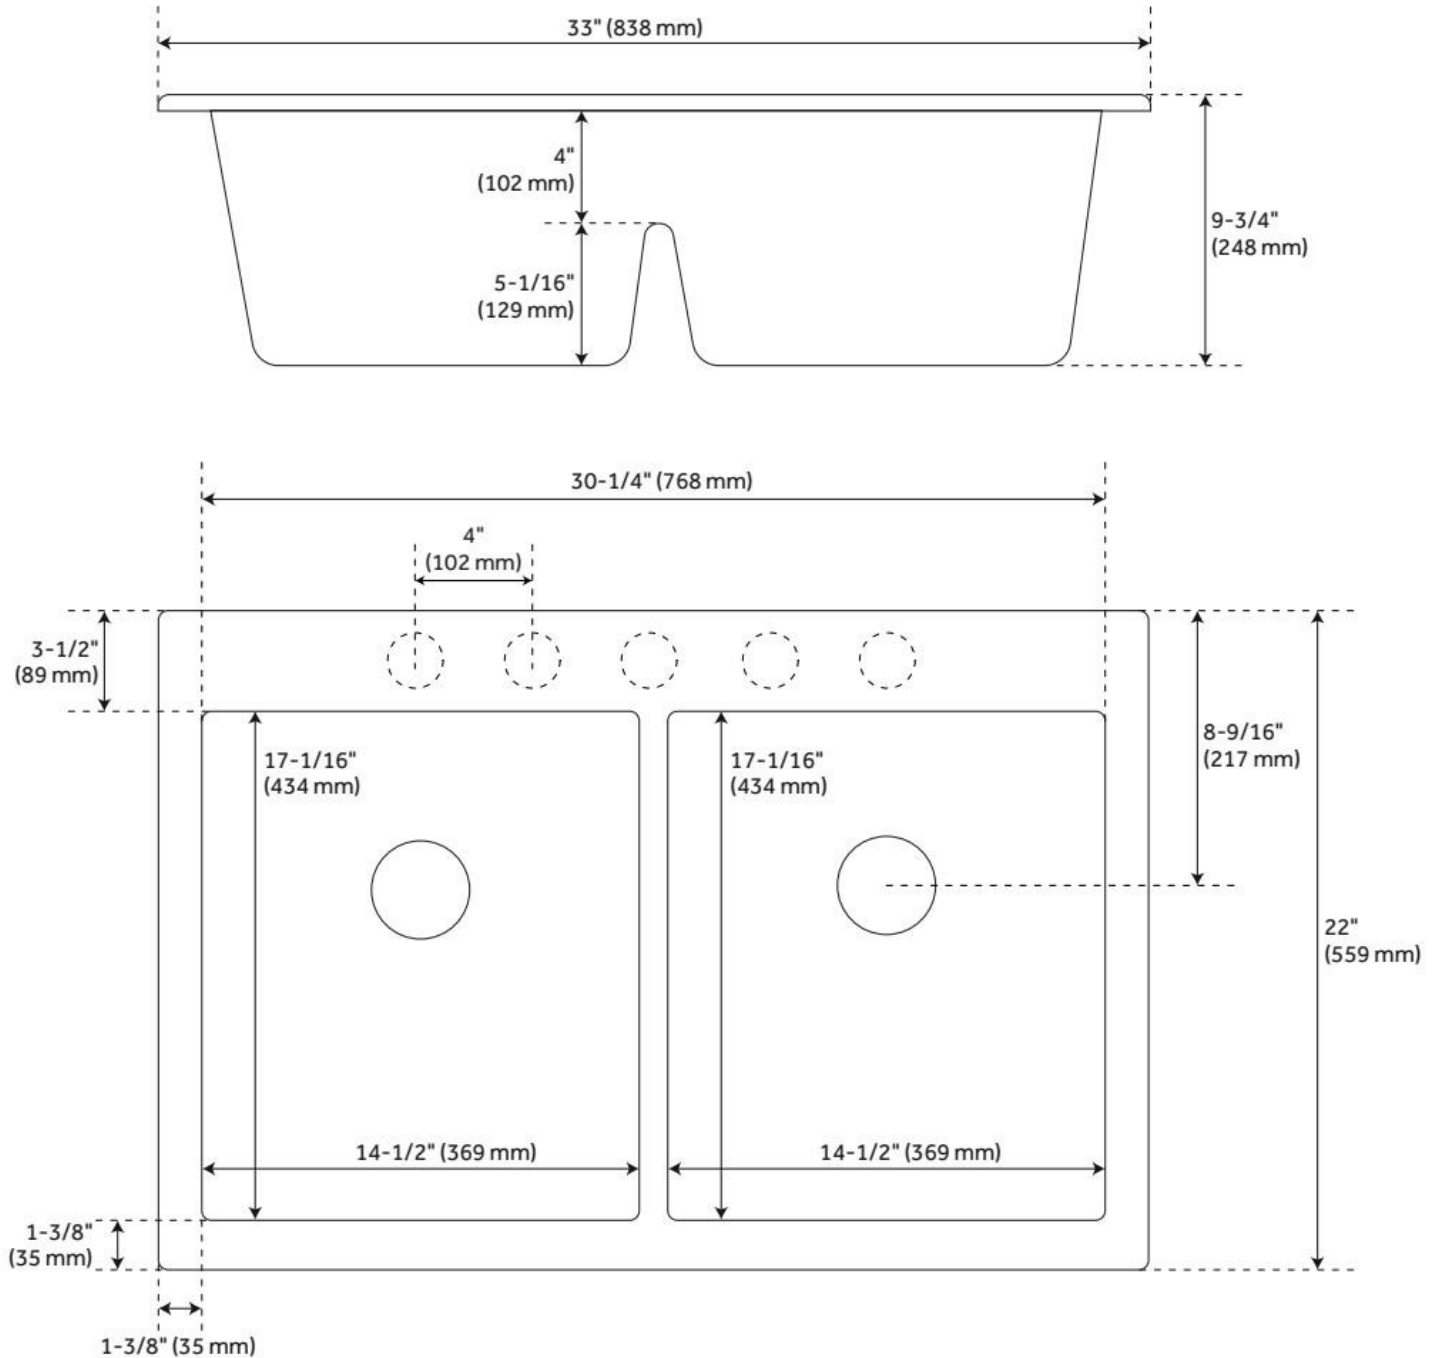

33" ALGREN DOUBLE-BOWL UNDERMOUNT GRANITE COMPOSITE SINK - CLOUD WHITE

SKU: 441669
Code: SH441669

REVISED 7/12/2024