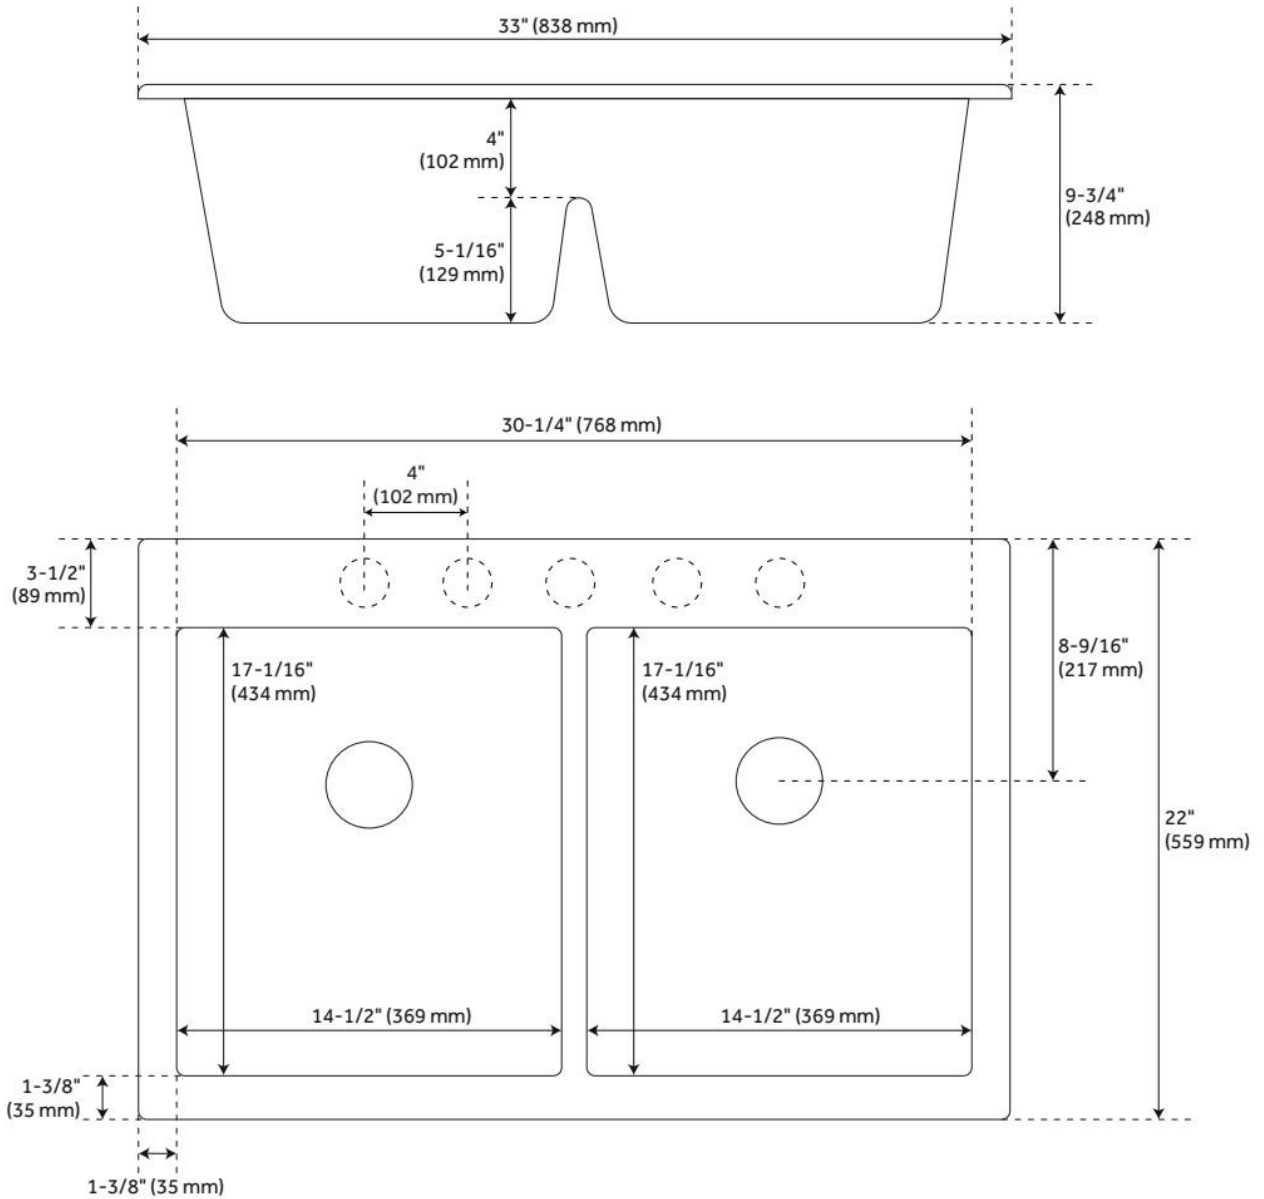

33" ALGREN DOUBLE-BOWL DROP-IN GRANITE COMPOSITE SINK - MIDNIGHT BLACK

SKU: 441670
Code: SH441670

FEATURES

Material: Granite Composite
Product Finish: Midnight Black
Installation Type: Drop-In, Undermount
Shape: Rectangle
Drain Placement: Center Rear
Fits Drain Hole Size: 3-1/2"
Faucet Centers: No Faucet Hole
Overflow Hole: No
Mounting Hardware Included: Yes

CSA, CSA B45.5/IAPMO Z124, LISTED ID: 521425

ADDITIONAL FEATURES

- Faucet holes can be drilled on site. Pre-marked hole locations are on the underside of the sink rim for guidance, but faucet holes can be drilled for any faucet configuration necessary.
- See Installation Instructions for directions to drill faucet holes.
- Granite composite is 80% granite and 20% resin.
- It is recommended to have the sink at the job site before cutting cabinet or counter top.
- Made in Italy.

REVISED 7/29/2024

33" ALGREN DOUBLE-BOWL DROP-IN GRANITE COMPOSITE SINK - MIDNIGHT BLACK

SKU: 441670
Code: SH441670

REVISED 7/29/2024