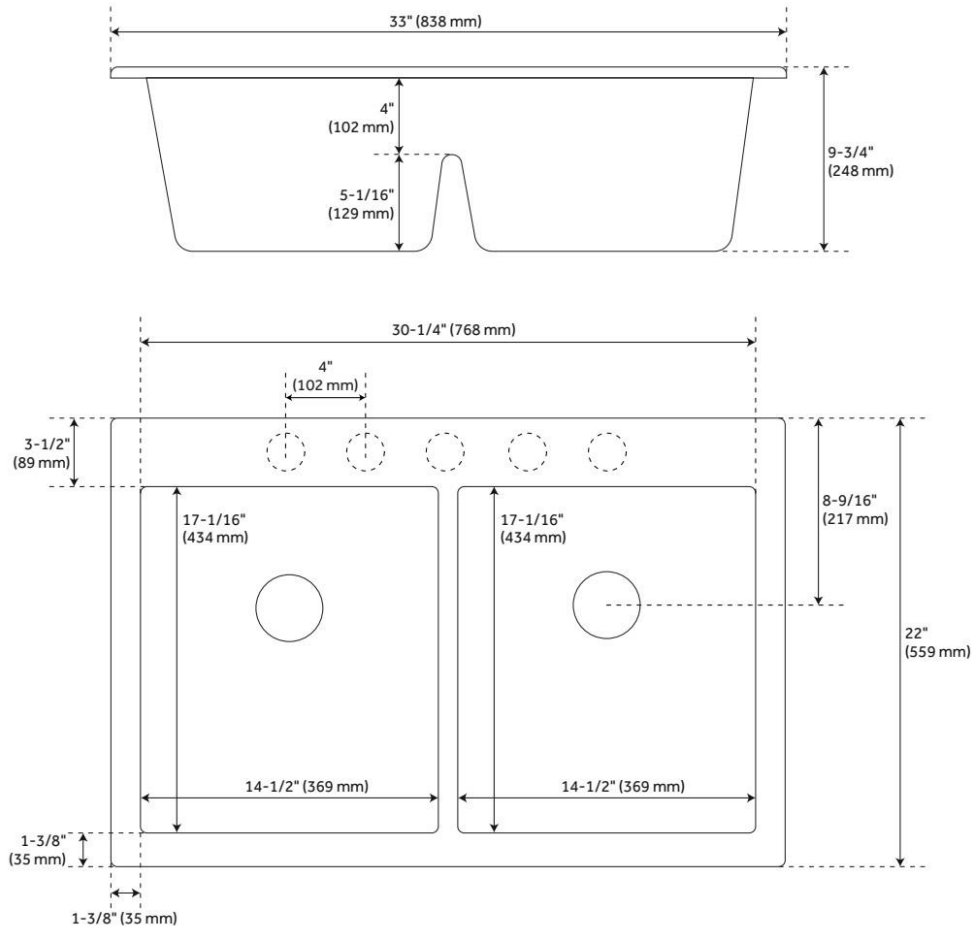

## FEATURES

Material: Granite Composite  
Product Finish: Black  
Installation Type: Undermount, Drop-In  
Shape: Rectangle  
Drain Placement: Center Rear  
Fits Drain Hole Size: 3-1/2"  
Faucet Centers: No Faucet Hole  
Overflow Hole: No  
Mounting Hardware Included: Yes

## ADDITIONAL FEATURES

- Faucet holes can be drilled on site. Pre-marked hole locations are on the underside of the sink rim for guidance, but faucet holes can be drilled for any faucet configuration necessary.
- See Installation Instructions for directions to drill faucet holes.
- Granite composite is 80% granite and 20% resin.
- It is recommended to have the sink at the job site before cutting cabinet or counter top.
- Made in Italy.

## 33" ALGREN DOUBLE-BOWL UNDERMOUNT GRANITE COMPOSITE SINK - BLACK

All dimensions and specifications are nominal and may vary. Use actual products for accuracy in critical situations.

 SIGNATURE HARDWARE