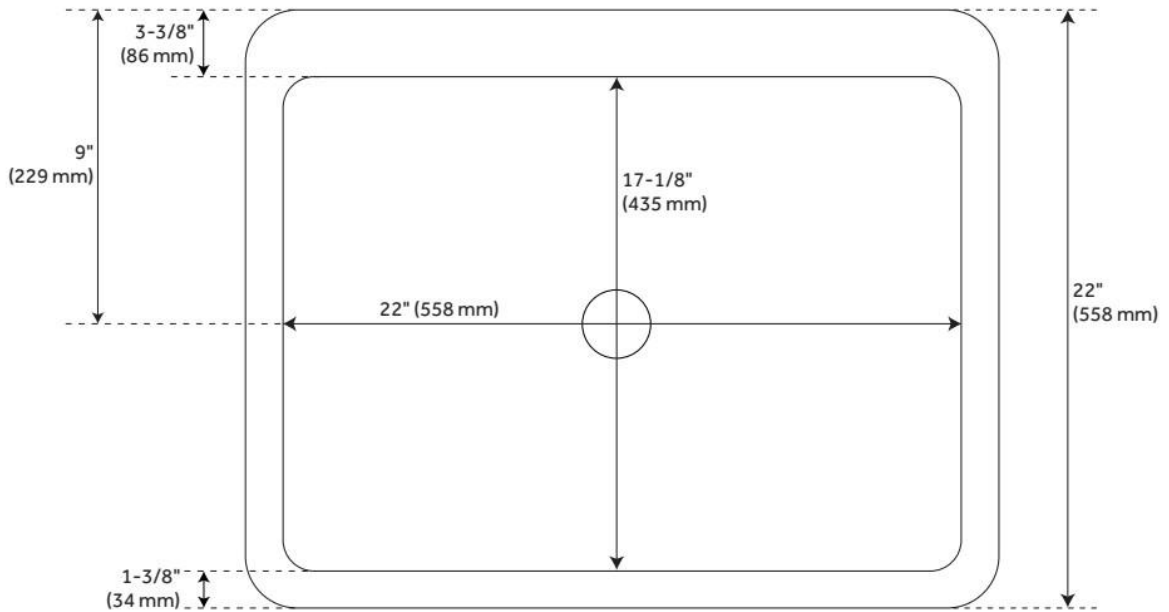

33" ALGREN DOUBLE-BOWL UNDERMOUNT GRANITE COMPOSITE SINK - MIDNIGHT BLACK

SKU: 441671
Code: SH441671

REVISED 7/26/2024