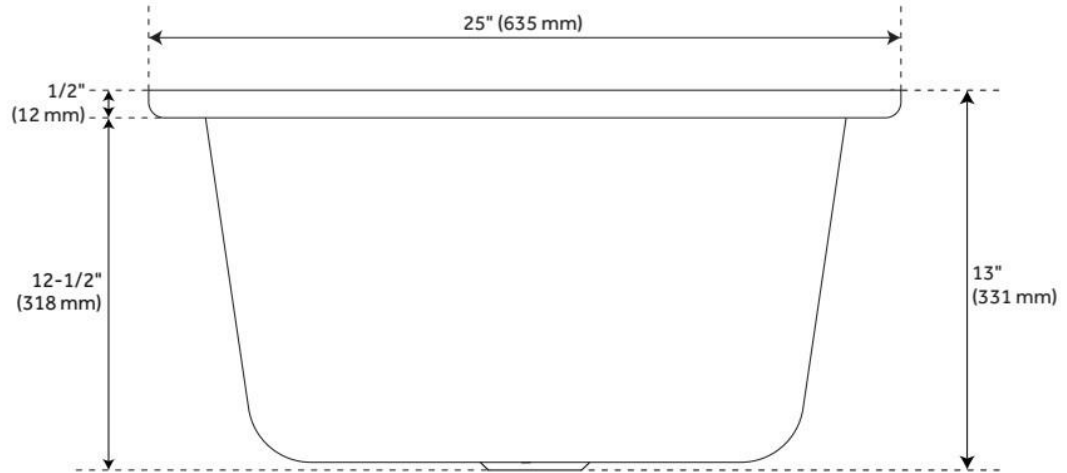

33" ALGREN DOUBLE-BOWL UNDERMOUNT GRANITE COMPOSITE SINK - MIDNIGHT BLACK

SKU: 441671
Code: SH441671

REVISED 7/26/2024