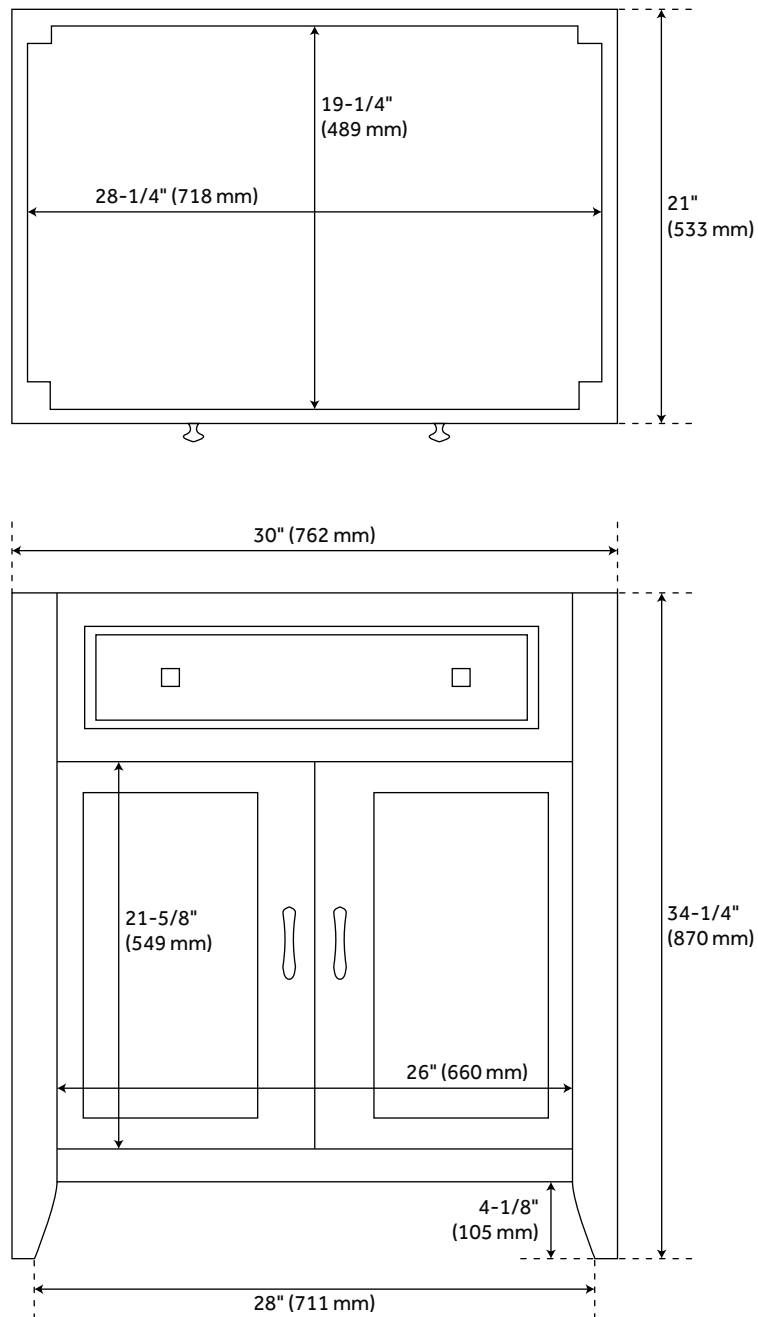

30" THORTON MAHOGANY VANITY - BLACK

SKU: 442577

All dimensions and specifications are nominal and may vary. Use actual products for accuracy in critical situations.