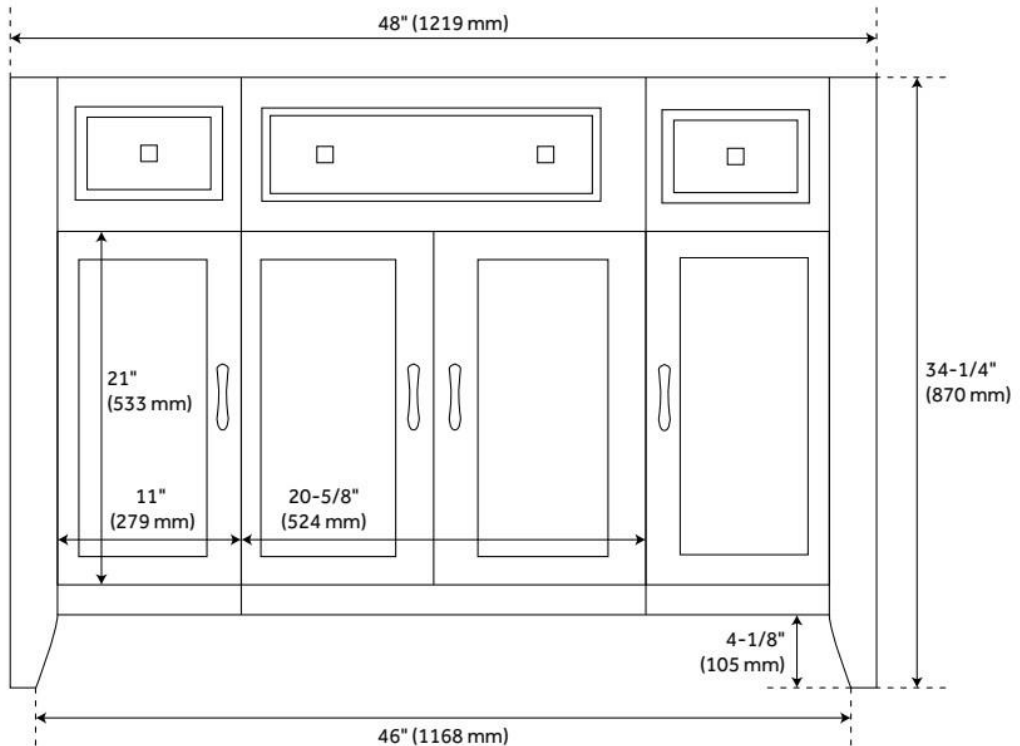

48" THORTON MAHOGANY VANITY - BLACK - VANITY CABINET ONLY

SKU: 442580
Code: SH442580

REVISED 8/2/2024