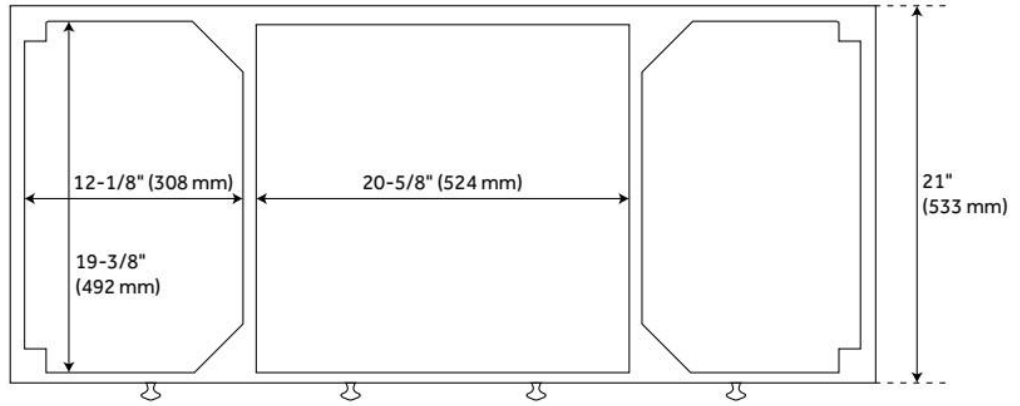

48" THORTON MAHOGANY VANITY - BLACK - VANITY CABINET ONLY

SKU: 442580
Code: SH442580

REVISED 8/2/2024