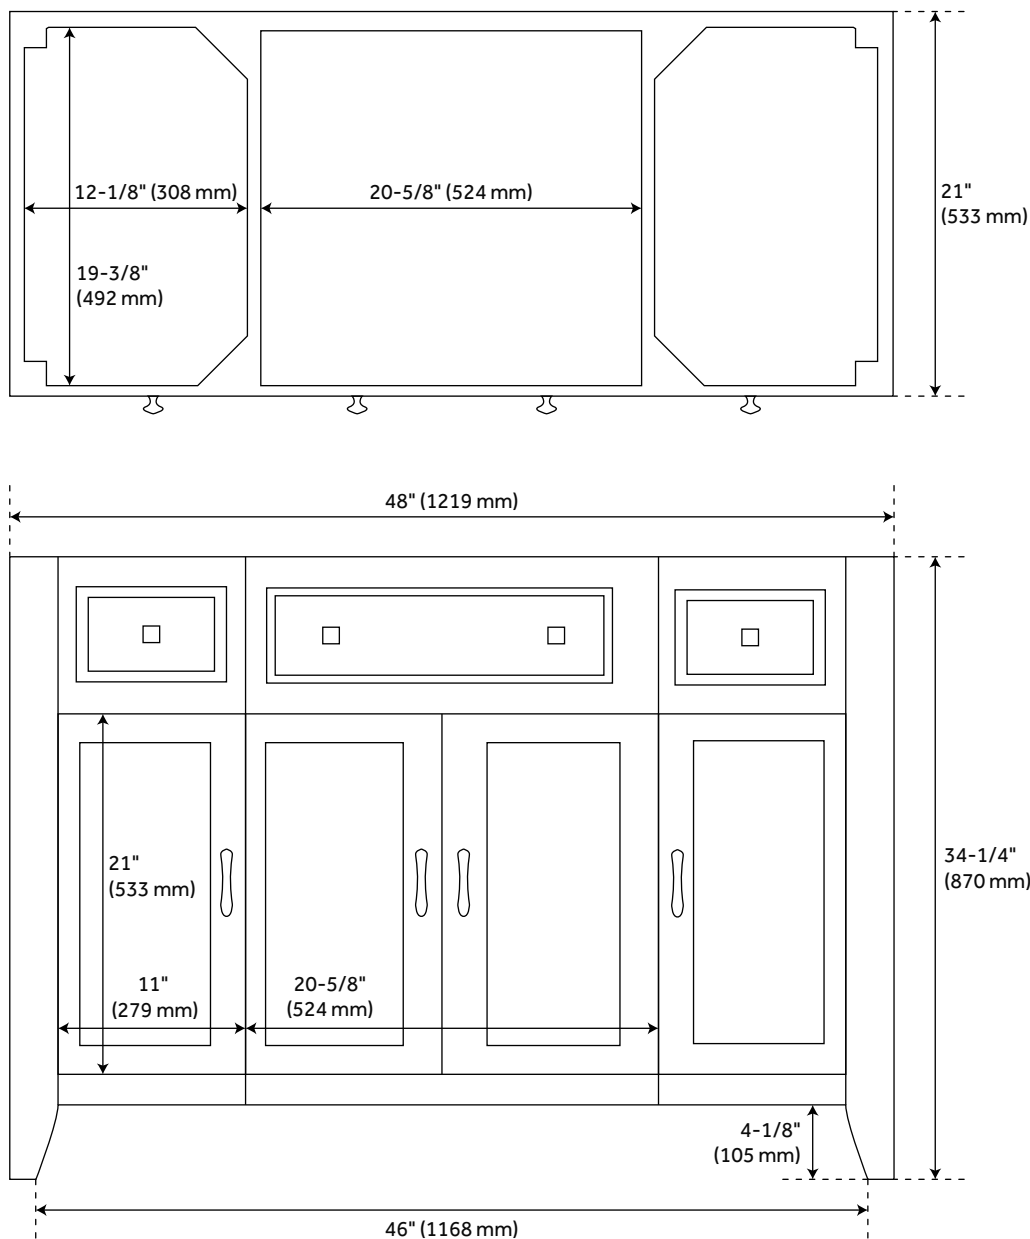

48" THORTON MAHOGANY VANITY - BRIGHT NAVY BLUE

SKU: 442580

All dimensions and specifications are nominal and may vary. Use actual products for accuracy in critical situations.