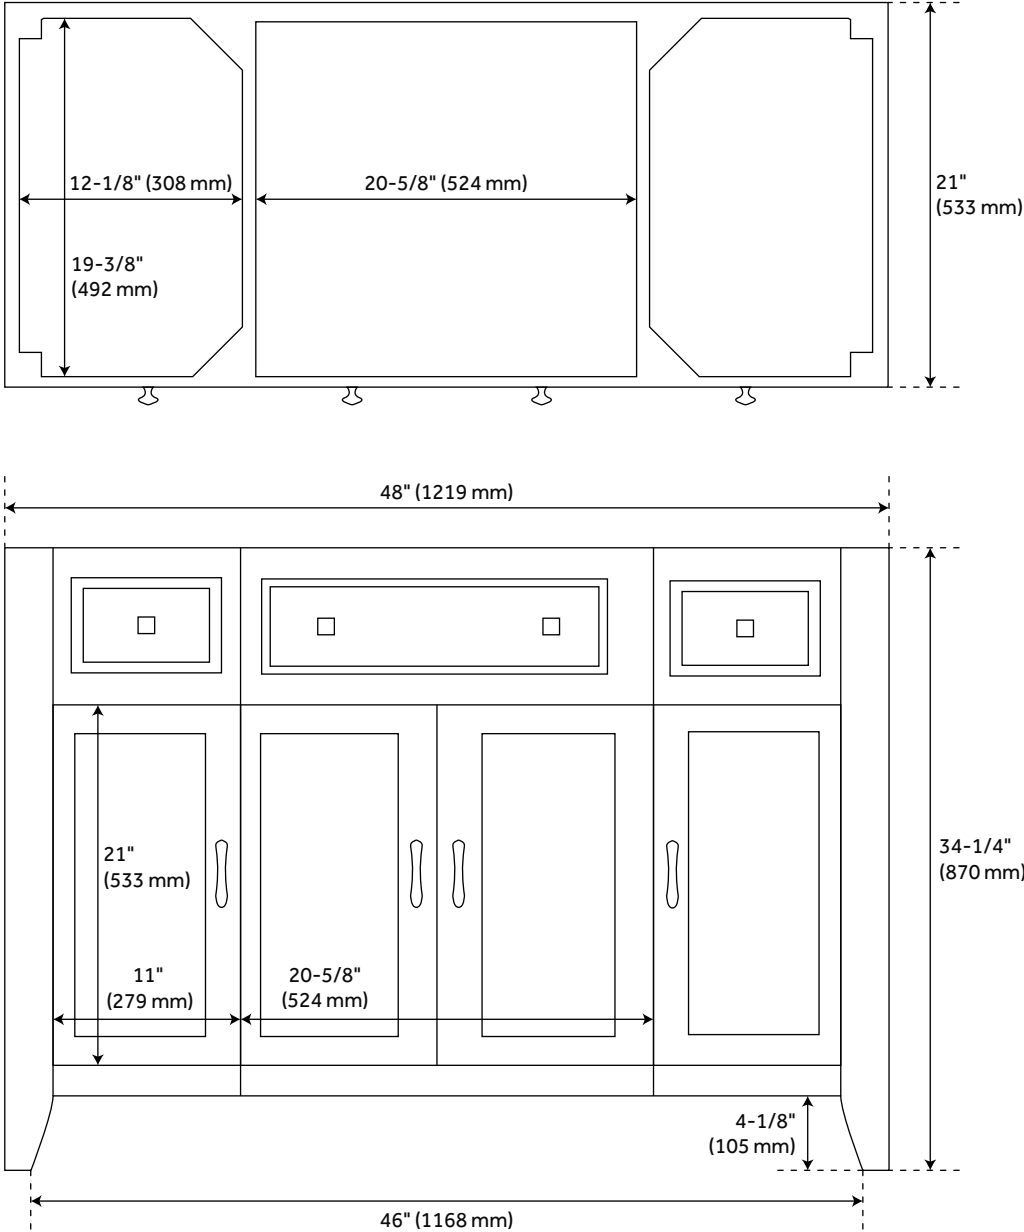

48" THORTON MAHOGANY VANITY - BRIGHT NAVY BLUE

SKU: 442582

All dimensions and specifications are nominal and may vary. Use actual products for accuracy in critical situations.