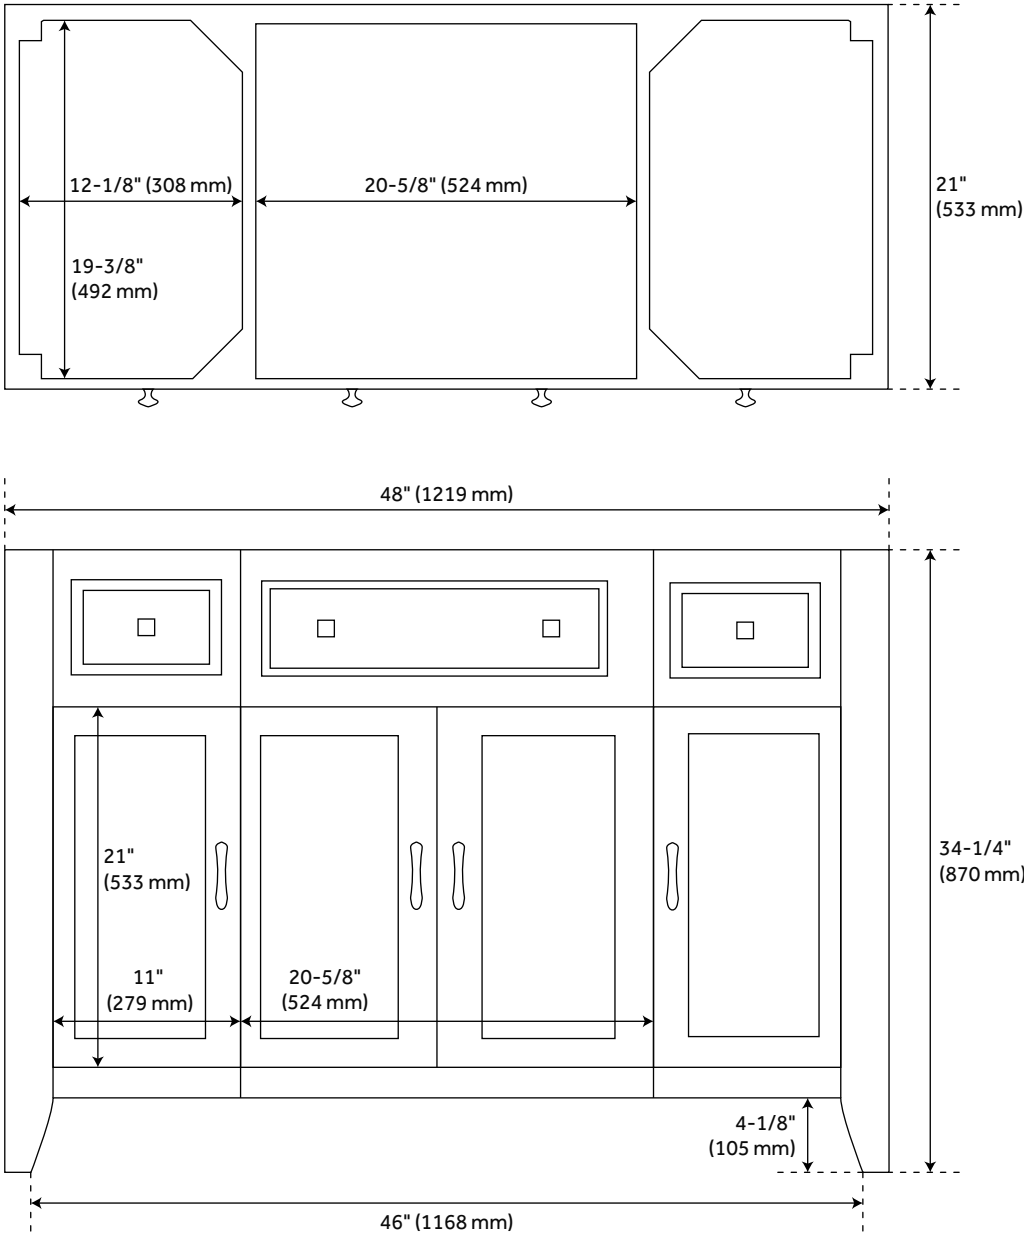

48" THORTON MAHOGANY VANITY - BRIGHT NAVY BLUE

SKU: 442582

All dimensions and specifications are nominal and may vary. Use actual products for accuracy in critical situations.