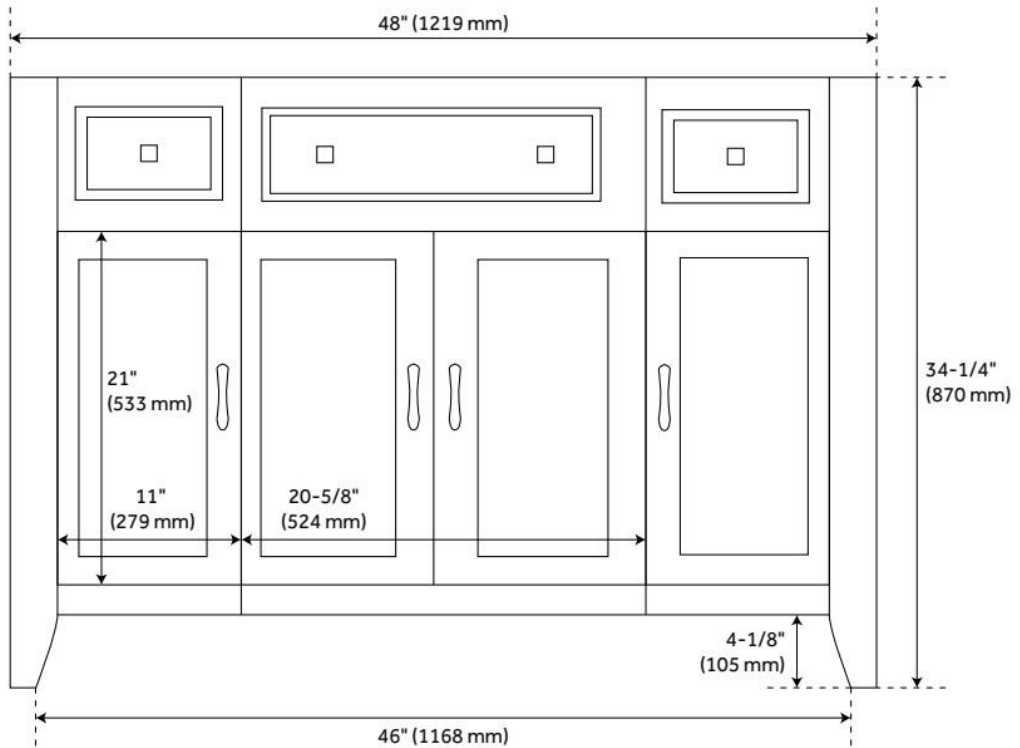

48" THORTON MAHOGANY VANITY - NAVY BLUE - VANITY CABINET ONLY

SKU: 442582
Code: SH442582

REVISED 8/7/2024