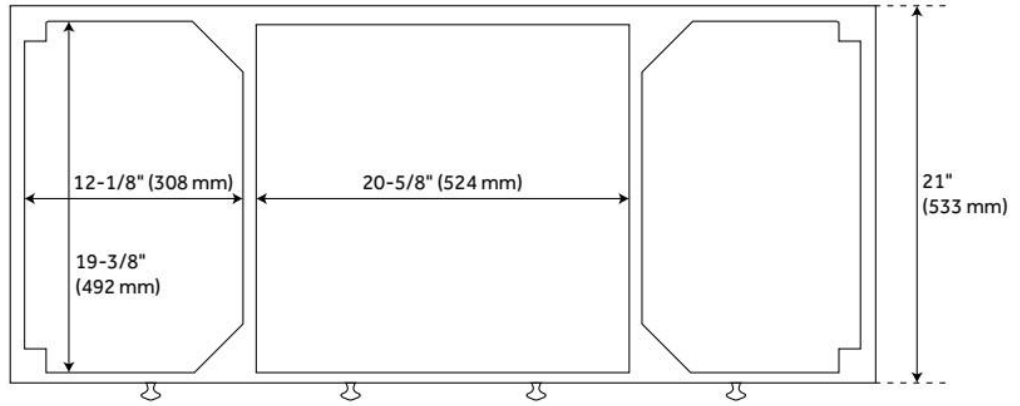

48" THORTON MAHOGANY VANITY - NAVY BLUE - VANITY CABINET ONLY

SKU: 442582
Code: SH442582

REVISED 8/7/2024