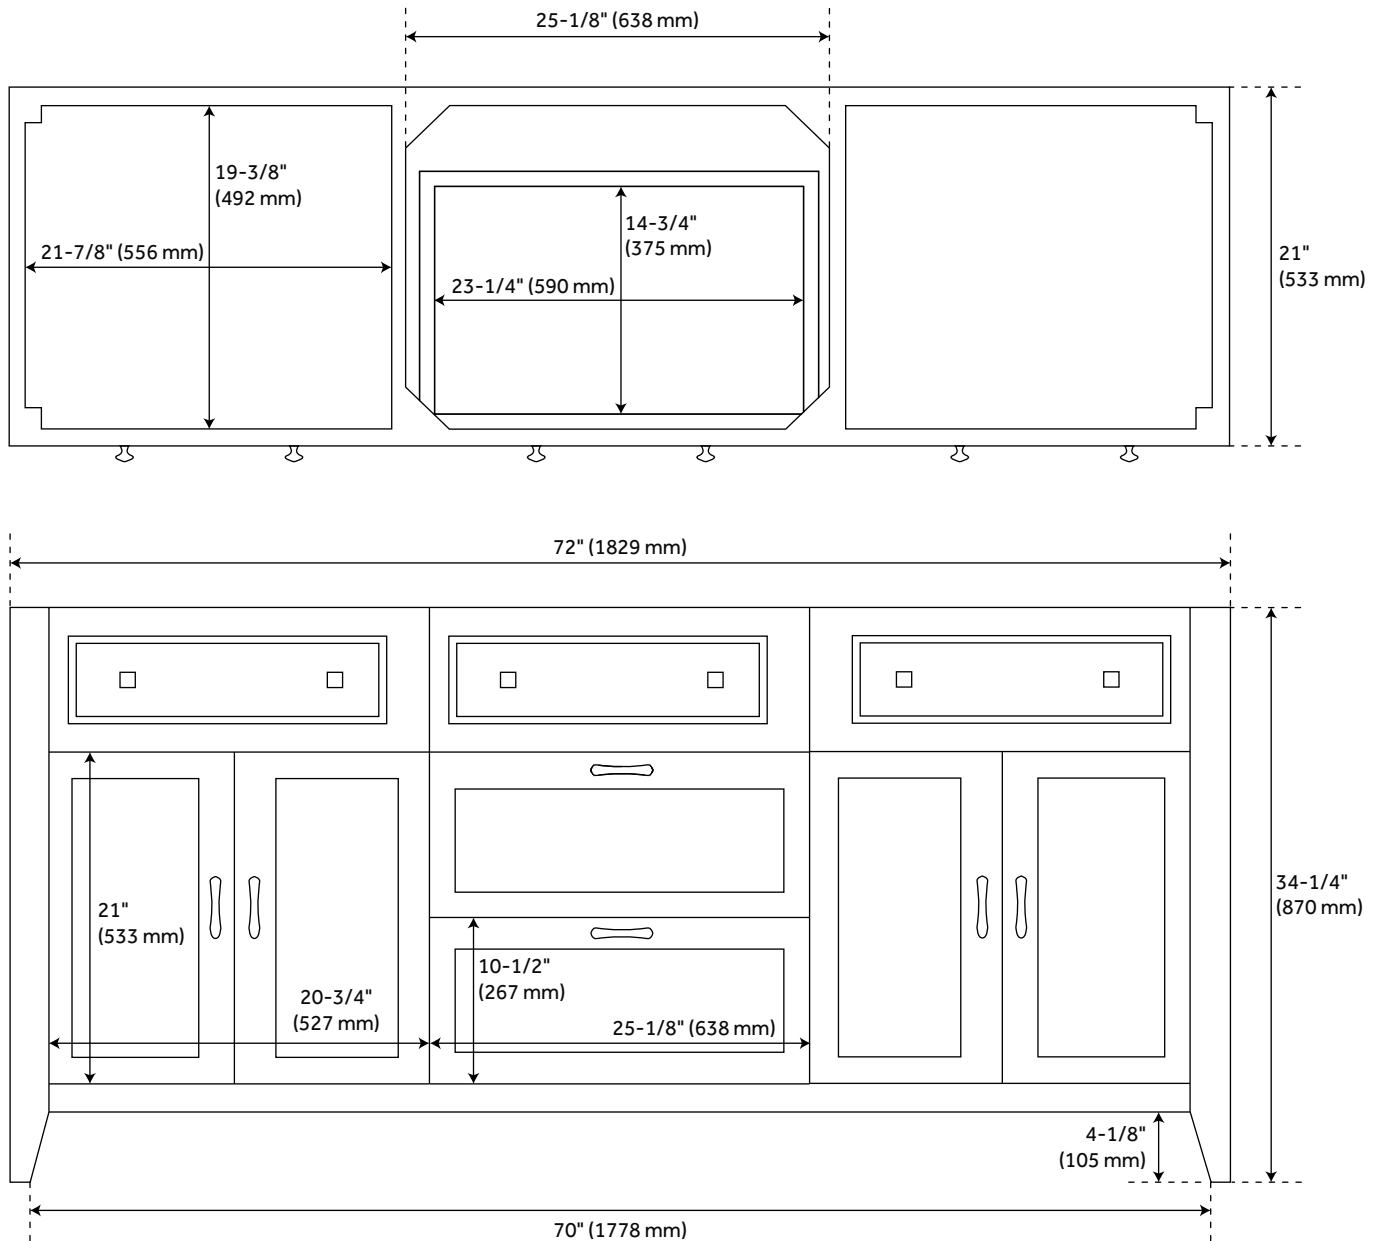

72" THORTON MAHOGANY DOUBLE VANITY - BRIGHT NAVY BLUE

SKU: 442588

All dimensions and specifications are nominal and may vary. Use actual products for accuracy in critical situations.