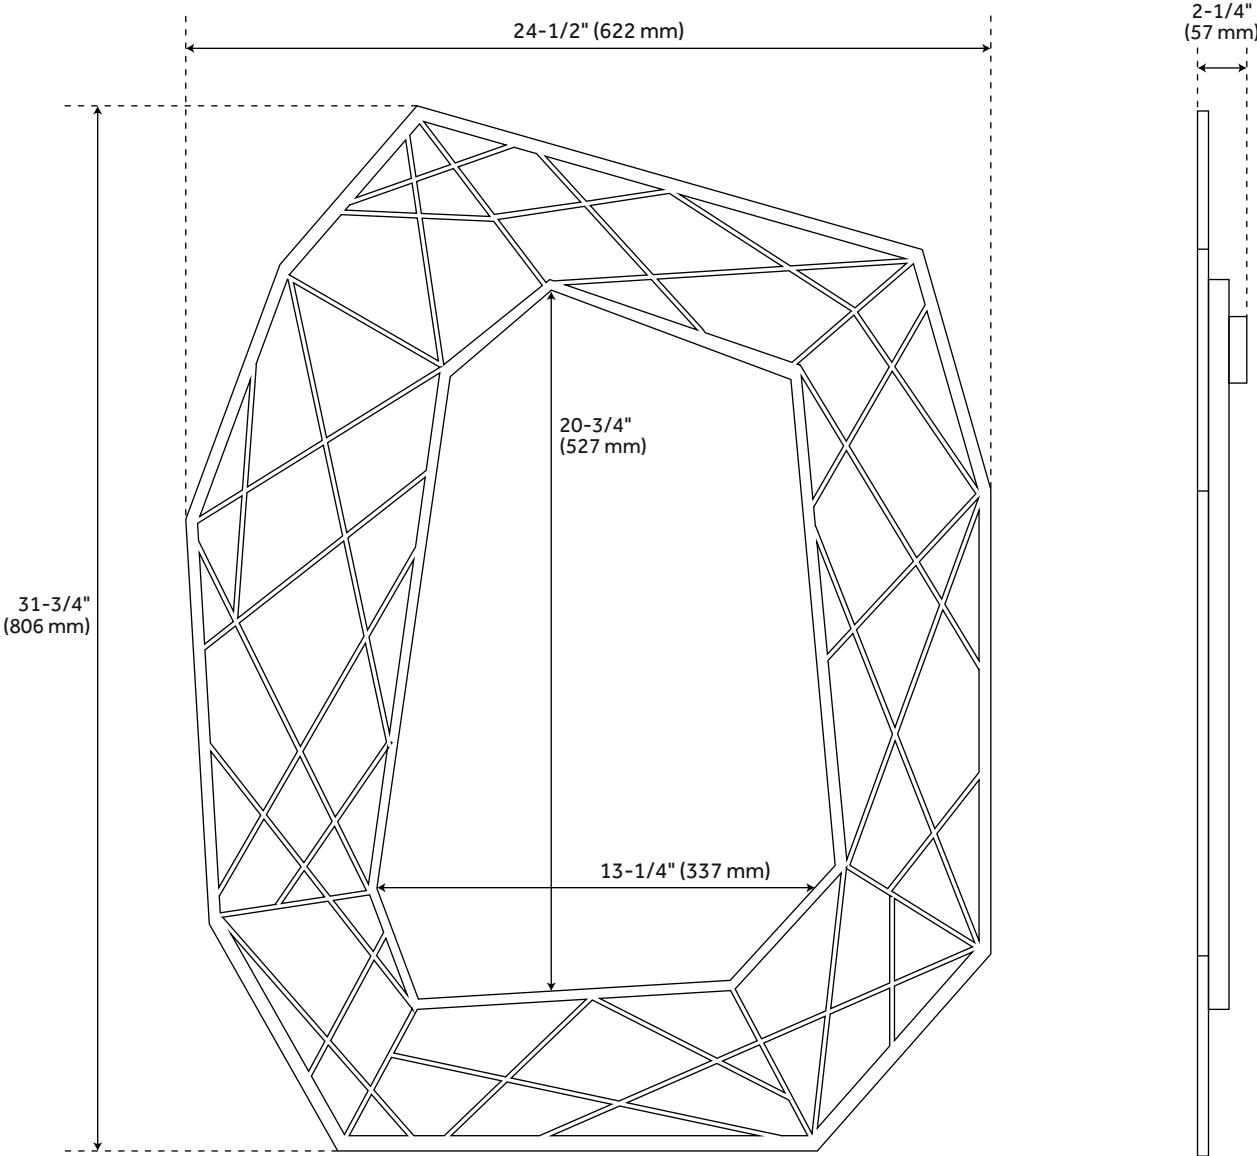

ALOMAR DECORATIVE VANITY MIRROR GOLD LEAF

SKU: 442700

FEATURES

Installation Type: Wall Mount
Features: Framed
Design: Glam
Product Finish: Gold Leaf
Material: Iron
Width: 24-1/2"
Height: 31-3/4"
Depth: 2-1/4"
Mounting Hardware Included: Yes
Assembly Required: No
Shape: Specialty
Size: 31-3/4 in x 24-1/2 in x 2-1/4 in
Mirror Shape: Irregular
Mirror Only Width: 13-1/4"
Mirror Only Height: 20-3/4"

REVISED 10/24/2022

ALOMAR DECORATIVE VANITY MIRROR GOLD LEAF

SKU: 442700

ADDITIONAL FEATURES

- All dimensions are ($\pm 1/2$ ").

REVISED 10/24/2022

ALOMAR DECORATIVE VANITY MIRROR - GOLD LEAF

SKU: 442700

All dimensions and specifications are nominal and may vary. Use actual products for accuracy in critical situations.