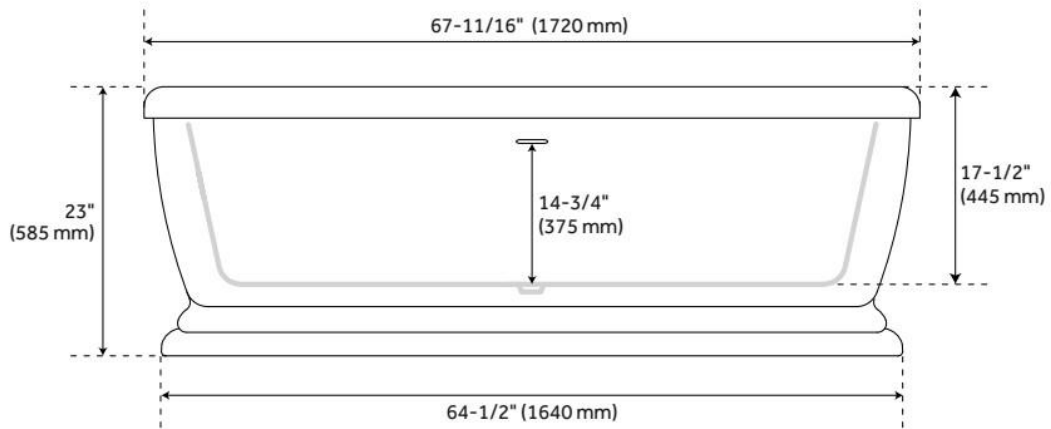

69" SERAFINI FREESTANDING ACRYLIC TUB

SKU: 442783
Code: SH442783

FEATURES

Tub Material: Acrylic
Product Finish: White
Shape: Rectangle
Tub Drain Placement: Offset
Drain Included: Yes
Drain and Overflow Finish: White
Water Depth to Overflow: 14-3/4"
Water Capacity (Gallons): 61
Built-In Adjusters: Yes
Tub Weight Uncrated (lbs): 170
Optional Accessory: 428473

CSA B45.5/IAPMO Z124, Massachusetts Accepted, LISTED ID: SH112038AWH

ADDITIONAL FEATURES

- All dimensions are ($\pm 1/2$ ").
- Formed of two acrylic sheets, partially filled with fiberglass and resin for added durability.
- Optional Quick Connect Drop-In Drain Kit Includes:
 - Floor Plate, 1-1/2" PVC Pipe, 2" x 1-1/2" Trap Adapters, 1 Brass Threaded, 1 Brass Unthreaded Tailpiece and Plug.
 - Installs above your subfloor, but underneath your cement floor or tile, so you do not need access below the fixture.

REVISED 8/13/2024

69" SERAFINI FREESTANDING ACRYLIC TUB

SKU: 442783
Code: SH442783

REVISED 8/13/2024