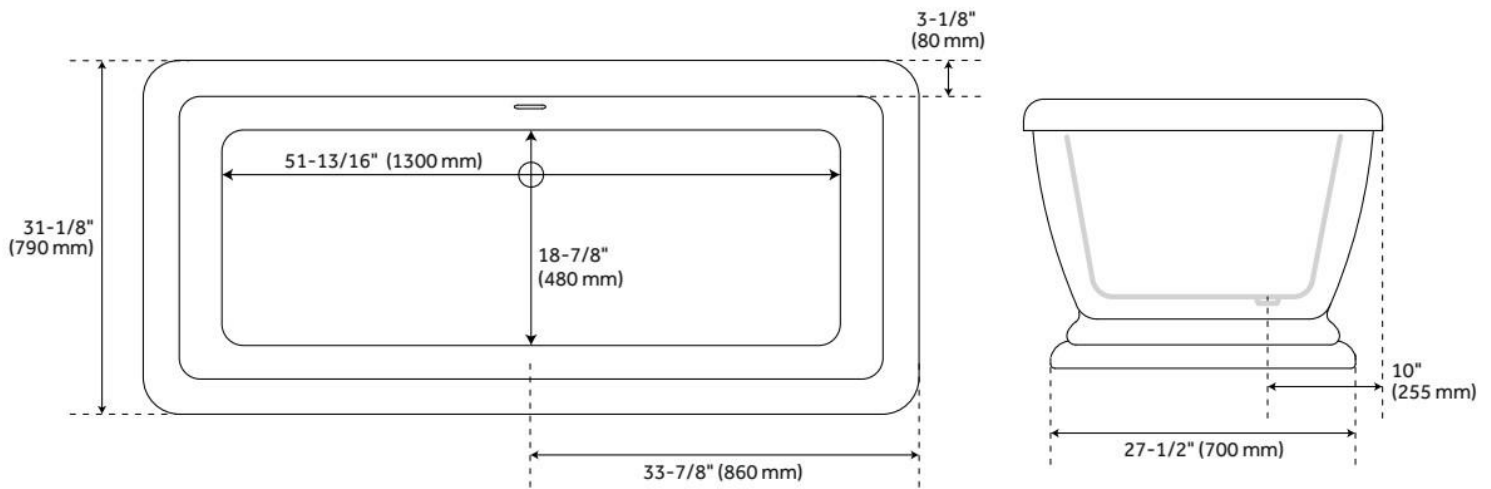

69" SERAFINI FREESTANDING ACRYLIC TUB

SKU: 442783
Code: SH442783

FEATURES

Tub Material: Acrylic
Product Finish: White
Shape: Rectangle
Tub Drain Placement: Offset
Drain Included: Yes
Drain and Overflow Finish: White
Water Depth to Overflow: 14-3/4"
Water Capacity (Gallons): 61
Built-In Adjusters: Yes
Tub Weight Uncrated (lbs): 170
Optional Accessory: 428473

CSA B45.5/IAPMO Z124, Massachusetts Accepted, LISTED ID: SH112038AWH

ADDITIONAL FEATURES

- All dimensions are ($\pm 1/2$ ").
- Formed of two acrylic sheets, partially filled with fiberglass and resin for added durability.
- Optional Quick Connect Drop-In Drain Kit Includes:
 - Floor Plate, 1-1/2" PVC Pipe, 2" x 1-1/2" Trap Adapters, 1 Brass Threaded, 1 Brass Unthreaded Tailpiece and Plug.
 - Installs above your subfloor, but underneath your cement floor or tile, so you do not need access below the fixture.

REVISED 8/13/2024

69" SERAFINI FREESTANDING ACRYLIC TUB

SKU: 442783
Code: SH442783

REVISED 8/13/2024