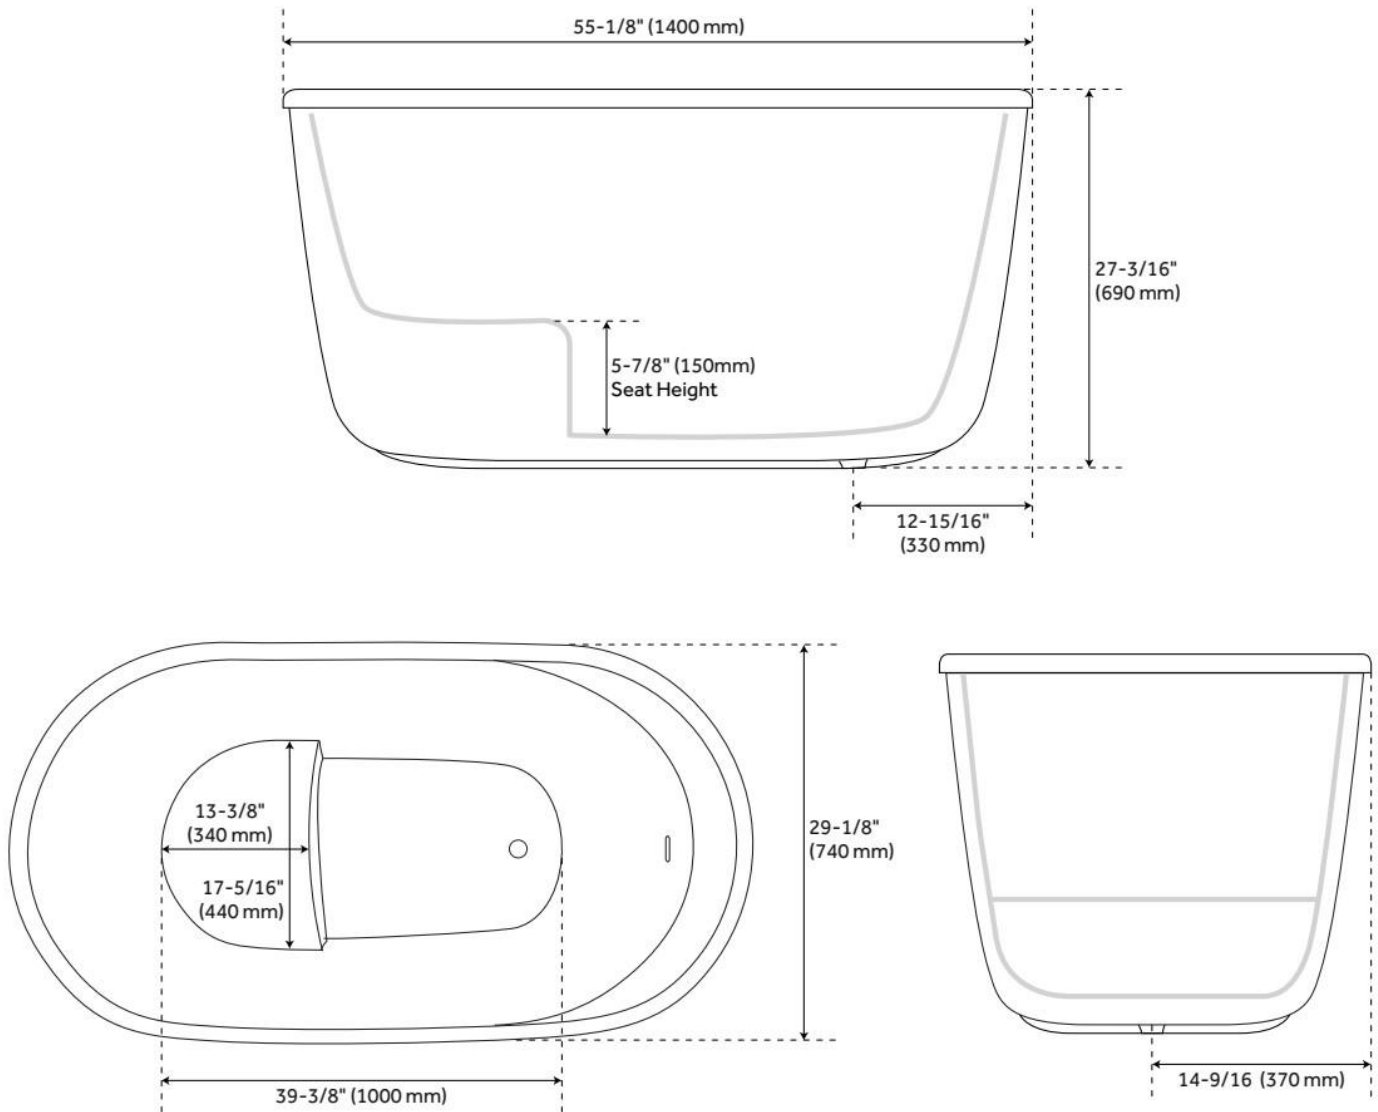

55" VADA ACRYLIC SOAKING TUB WITH SLOTTED OVERFLOW

SKU: 442790
Code: SH112033

REVISED 10/21/2024