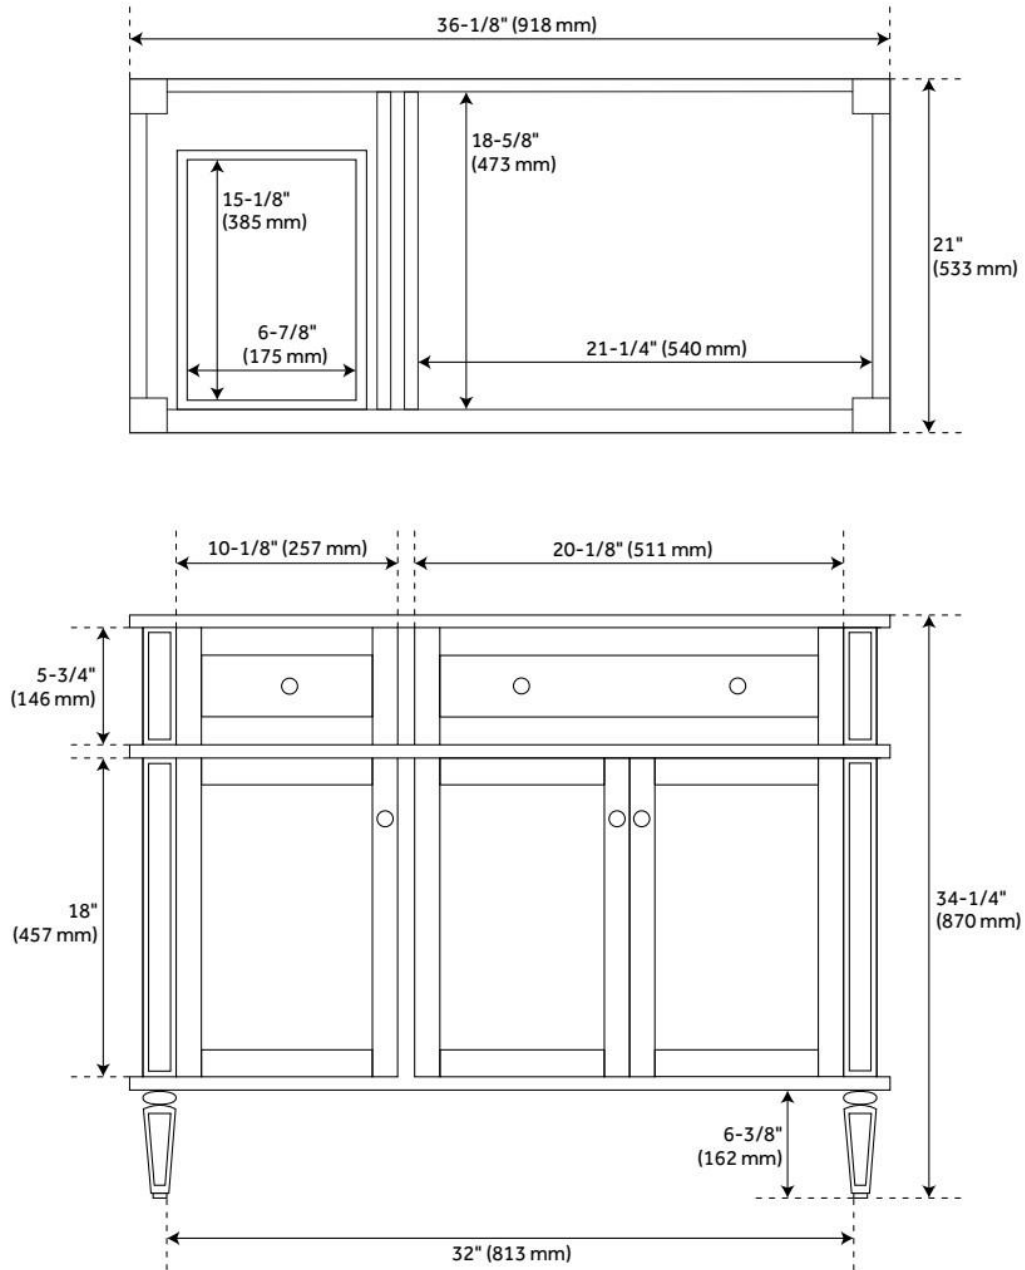

36" ELMDALE VANITY - ANTIQUE BROWN - VANITY CABINET ONLY

SKU: 454044
Code: SH454044

REVISED 7/31/2024