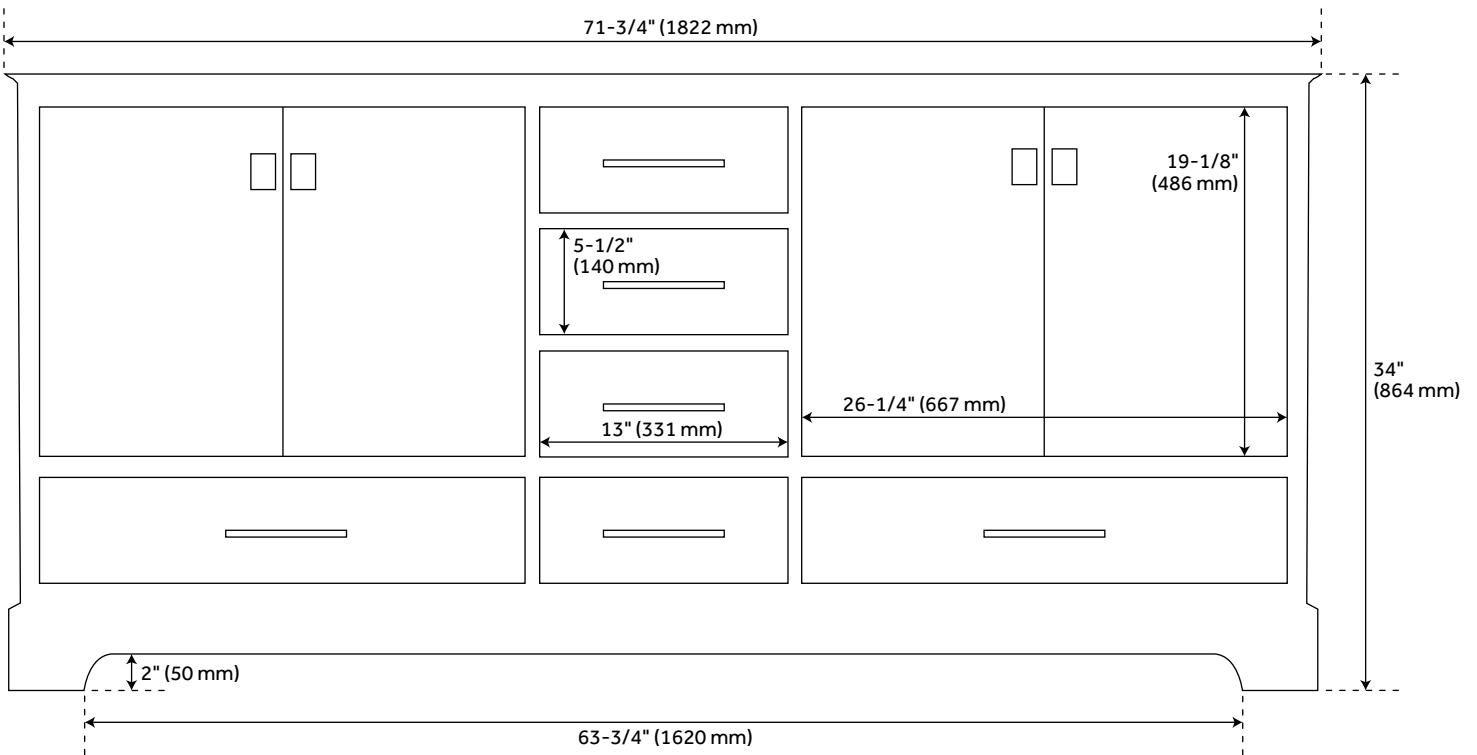

72" QUEN DOUBLE VANITY WITH UNDERMOUNT SINKS - GRAY

SKU: 953527-72-UM

Code: SH480756, SH480754, SH480755, SH480757, SH480753

FEATURES

Installation Type: Freestanding
Features: Matching Mirror;Soft-Close Hinges
Material: Wood
Number of Doors: 4
Number of Drawers: 6
Width: 72"
Height: 34-1/4"
Depth: 21"
Assembly Required: No
Dovetail Drawers: Yes
Number of Basins: 2
Sink Installation: Undermount - Oval
Water Depth To Overflow: 5"
Fits Drain Hole Size: 1-1/2"
Faucet Included: No
Vanity Top Thickness: 3cm
Water Depth to Rim: 6"
Hardware Finish: Brushed Nickel
Sink Included: yes
Basin Overflow: Yes
Vanity Top Included: yes
Vanity Top Depth: 22"
Vanity Top Width: 73"
Mirror Included: No

REVISED 9/8/2023

72" QUEN DOUBLE VANITY WITH UNDERMOUNT SINKS - GRAY

SKU: 953527-72-UM

Code: SH480756, SH480754, SH480755, SH480757, SH480753

ADDITIONAL FEATURES

- Includes a matching backsplash and a white porcelain sinks.
- Granite is A-grade. Polished Carrara Marble is sourced from Italy.
- Each stone top is carved from a single piece of stone and will feature natural variations.
- All dimensions are ($\pm 1/2"$).

REVISED 9/8/2023

72" QUEN DOUBLE VANITY - GRAY

All dimensions and specifications are nominal and may vary. Use actual products for accuracy in critical situations.