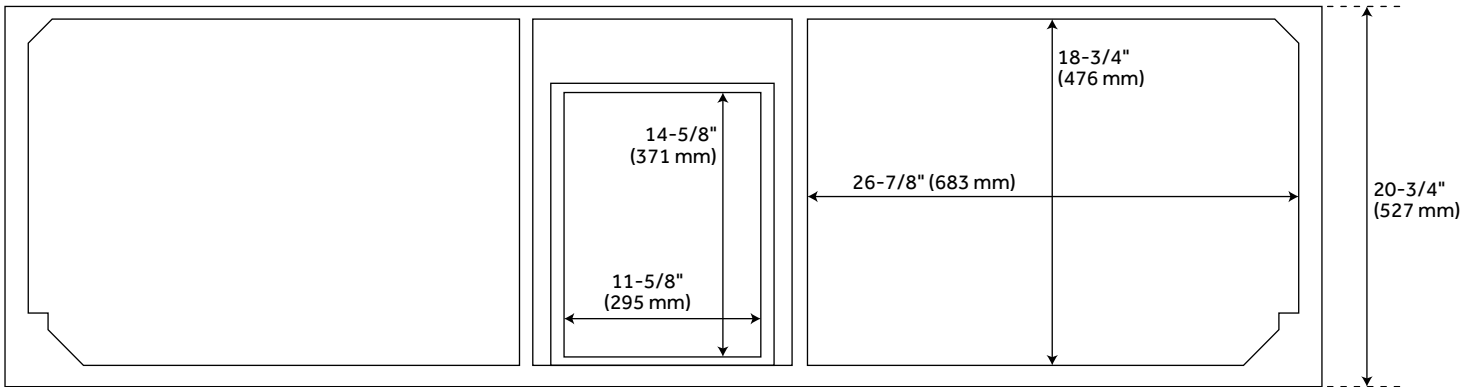

72" QUEN DOUBLE VANITY WITH UNDERMOUNT SINKS - GRAY

SKU: 953527-72-UM

Code: SH480756, SH480754, SH480755, SH480757, SH480753

FEATURES

Installation Type: Freestanding
Features: Matching Mirror;Soft-Close Hinges
Material: Wood
Number of Doors: 4
Number of Drawers: 6
Width: 72"
Height: 34-1/4"
Depth: 21"
Assembly Required: No
Dovetail Drawers: Yes
Number of Basins: 2
Sink Installation: Undermount - Oval
Water Depth To Overflow: 5"
Fits Drain Hole Size: 1-1/2"
Faucet Included: No
Vanity Top Thickness: 3cm
Water Depth to Rim: 6"
Hardware Finish: Brushed Nickel
Sink Included: yes
Basin Overflow: Yes
Vanity Top Included: yes
Vanity Top Depth: 22"
Vanity Top Width: 73"
Mirror Included: No

REVISED 9/8/2023

72" QUEN DOUBLE VANITY WITH UNDERMOUNT SINKS - GRAY

SKU: 953527-72-UM

Code: SH480756, SH480754, SH480755, SH480757, SH480753

ADDITIONAL FEATURES

- Includes a matching backsplash and a white porcelain sinks.
- Granite is A-grade. Polished Carrara Marble is sourced from Italy.
- Each stone top is carved from a single piece of stone and will feature natural variations.
- All dimensions are ($\pm 1/2"$).

REVISED 9/8/2023

72" QUEN DOUBLE VANITY - GRAY

All dimensions and specifications are nominal and may vary. Use actual products for accuracy in critical situations.