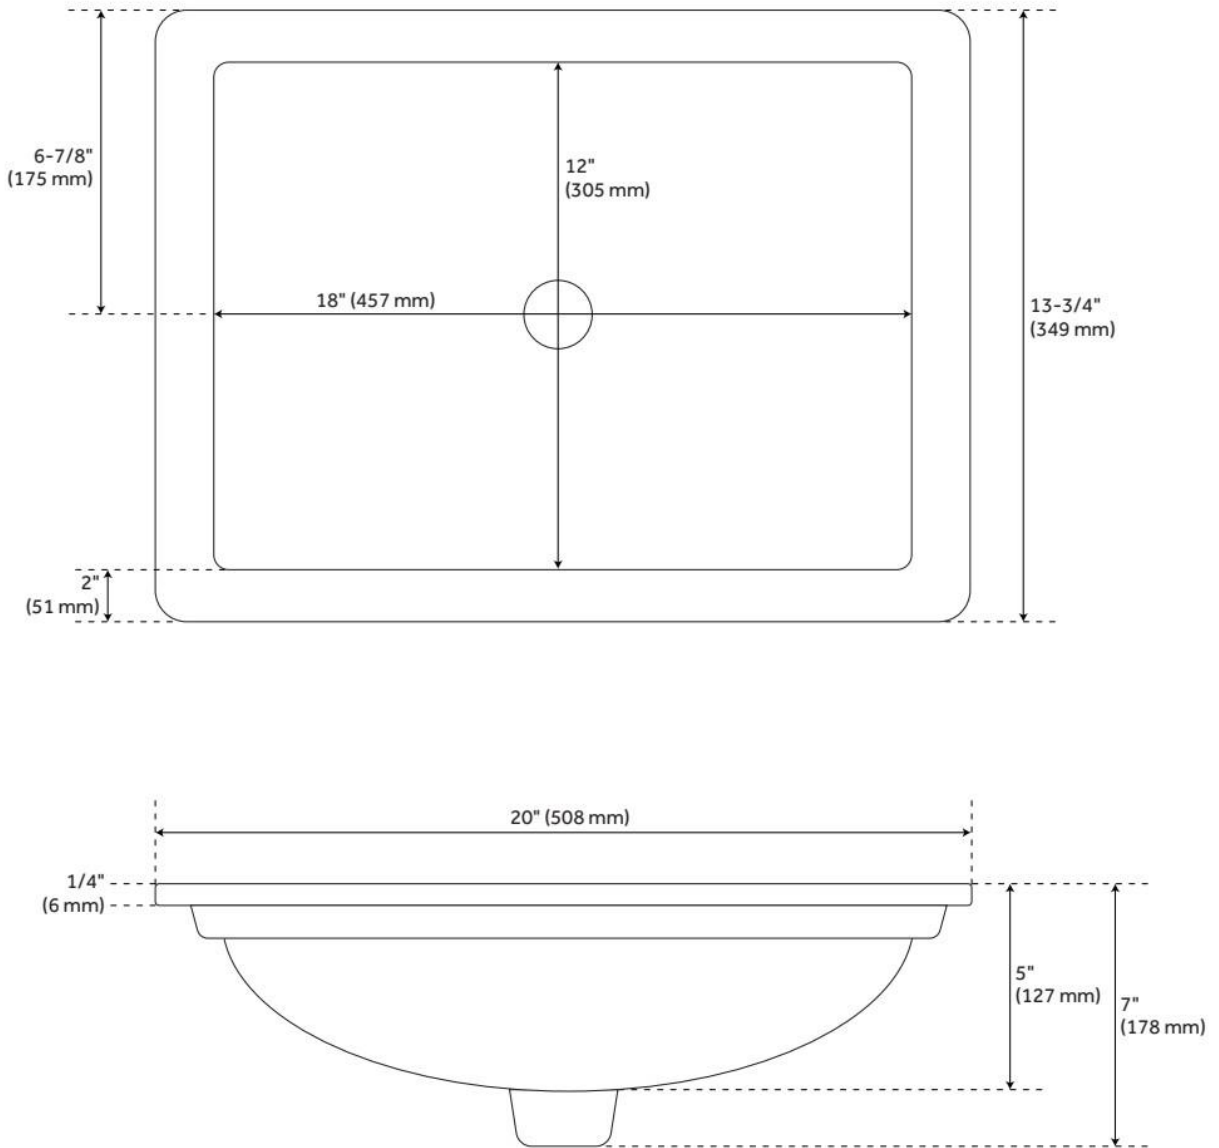

20" KEY LARGO RECTANGULAR PORCELAIN UNDERMOUNT BATHROOM SINK

SKU: 446488

Code: SHKLU1812

FEATURES

Material: Porcelain

Product Finish: White

Installation Type: Undermount

Shape: Rectangle

Drain Placement: Center

Fits Drain Hole Size: 1-3/4"

Faucet Centers: No Faucet Hole

Overflow Hole: Yes

Mounting Hardware Included: Yes

ASME A112.19.2/CSA B45.1, Massachusetts Accepted, LISTED ID: SHKLU1812.XX

ADDITIONAL FEATURES

REVISED 4/17/2026

20" KEY LARGO RECTANGULAR PORCELAIN UNDERMOUNT BATHROOM SINK

SKU: 446488
Code: SHKLU1812

REVISED 4/17/2026