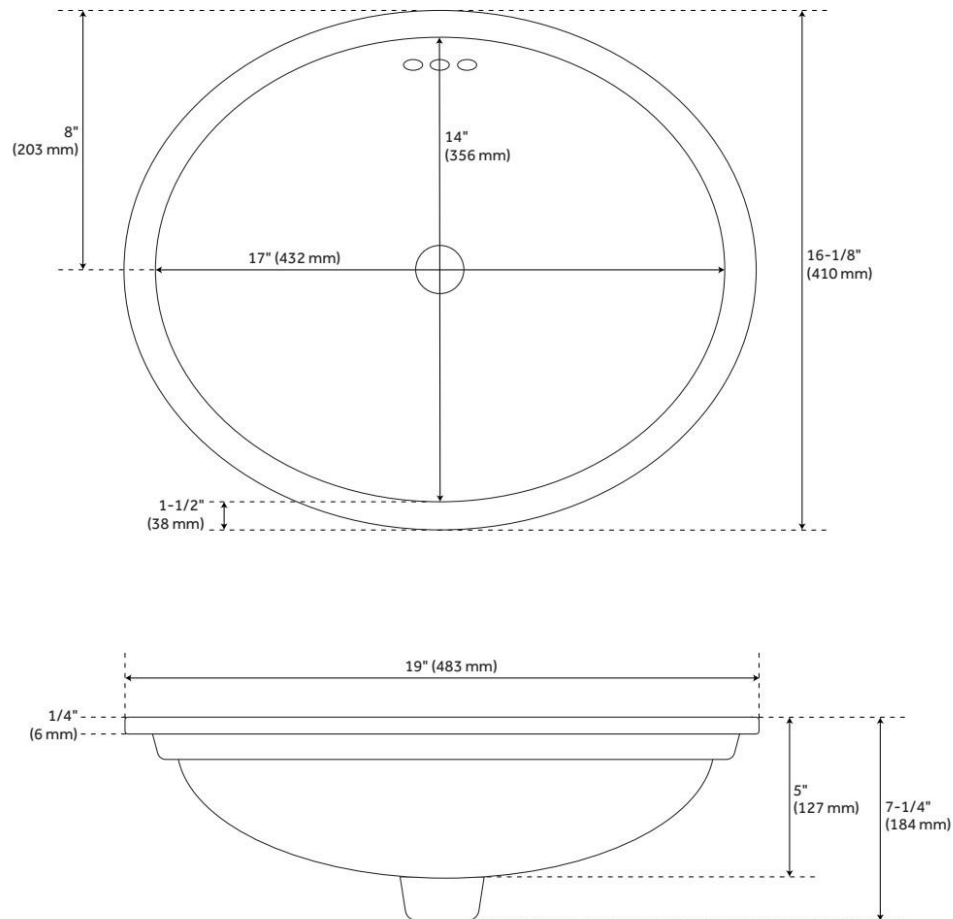

19" KEY LARGO OVAL PORCELAIN UNDERMOUNT BATHROOM SINK

SKU: 446489
Code: SHKLU1714

KEY LARGO OVAL PORCELAIN UNDERMOUNT BATHROOM SINK

SKU: 947982
SHKLU1714WH

All dimensions and specifications are nominal and may vary. Use actual products for accuracy in critical situations.

SIGNATURE HARDWARE

See Website For Warranty Information
signaturehardware.com/warranty

signaturehardware.com

REVISED 4/17/2026

SIGNATURE HARDWARE

See Website For Warranty Information
signaturehardware.com/warranty

signaturehardware.com