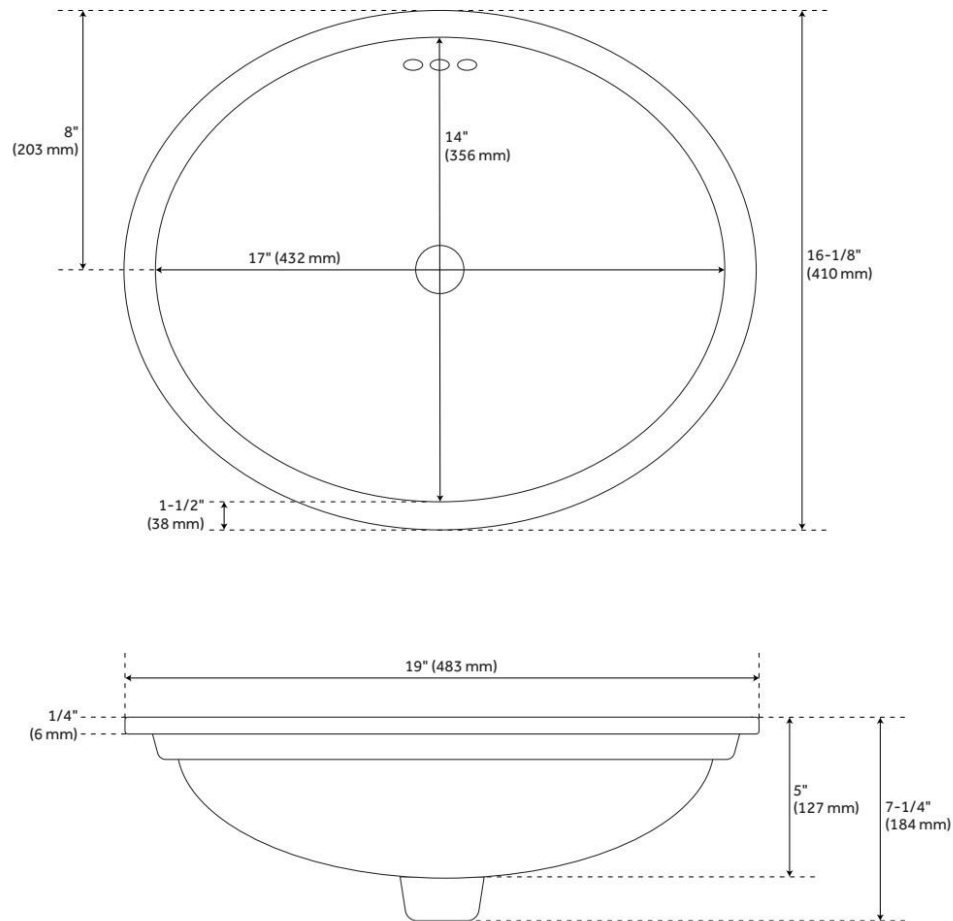

Drain Placement: Center

Fits Drain Hole Size: 1-3/4"

Faucet Centers: No Faucet Hole

Overflow Hole: Yes

Mounting Hardware Included: Yes

IAPMO, ASME A112.19.2/CSA B45.1, Massachusetts Accepted, LISTED ID: SHKLU1712.XX

ADDITIONAL FEATURES

REVISED 7/9/2024

KEY LARGO OVAL PORCELAIN UNDERMOUNT BATHROOM SINK

SKU: 446489
Code: SHKLU1714

KEY LARGO OVAL PORCELAIN UNDERMOUNT BATHROOM SINK

SKU: 947982
SHKLU1714WH

All dimensions and specifications are nominal and may vary. Use actual products for accuracy in critical situations.