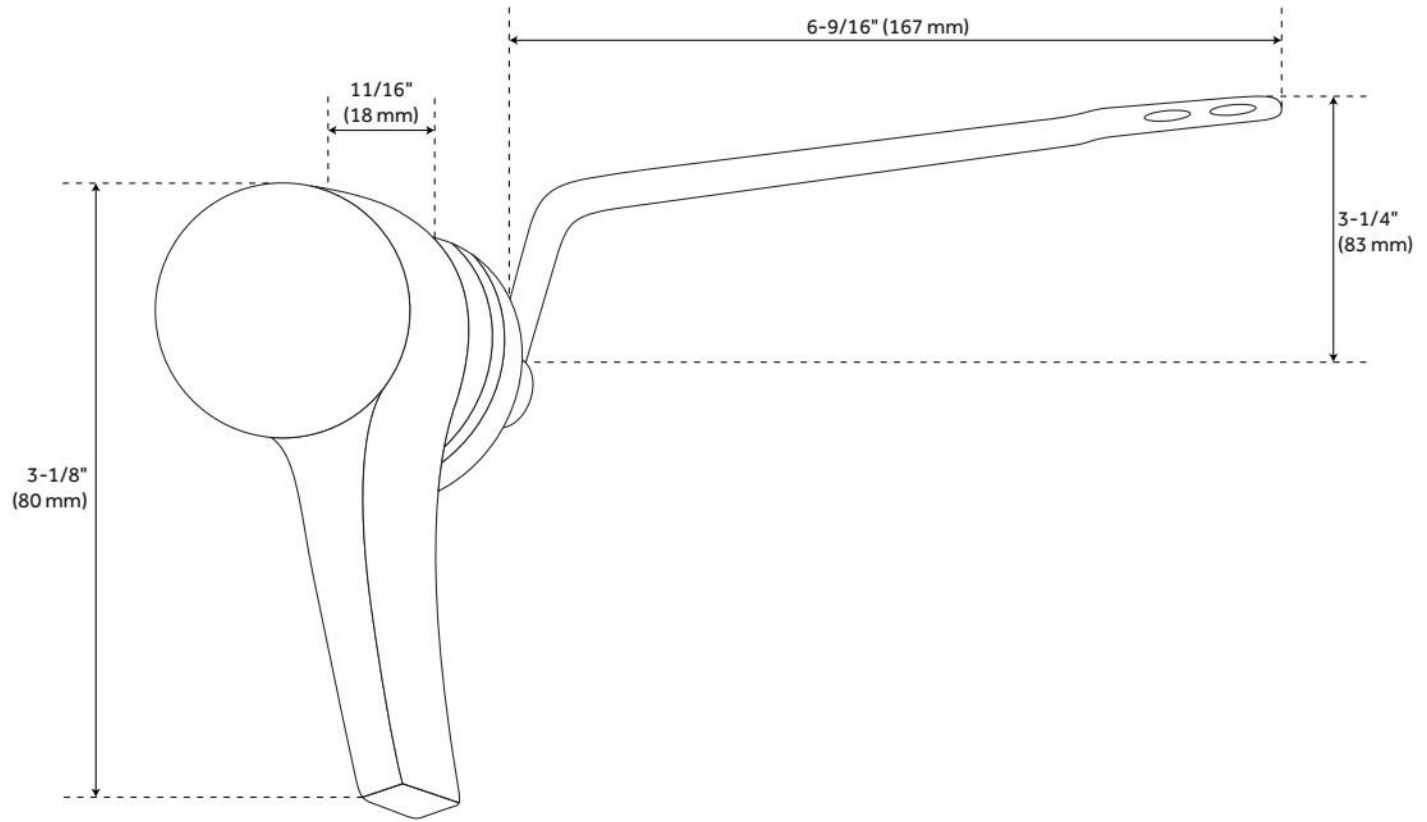

## ADDITIONAL FEATURES

- Solid brass trip lever and a zinc handle.
- Side mounted flush lever.
- Handle Length: 3-1/8".
- Handle Depth: 11/16".
- Trip Lever Length: 6-9/16".

REVISED 1/10/2025

# SARASOTA TOILET FLUSH HANDLE - BRUSHED NICKEL

SKU: 446683

Code: SH426

REVISED 1/10/2025