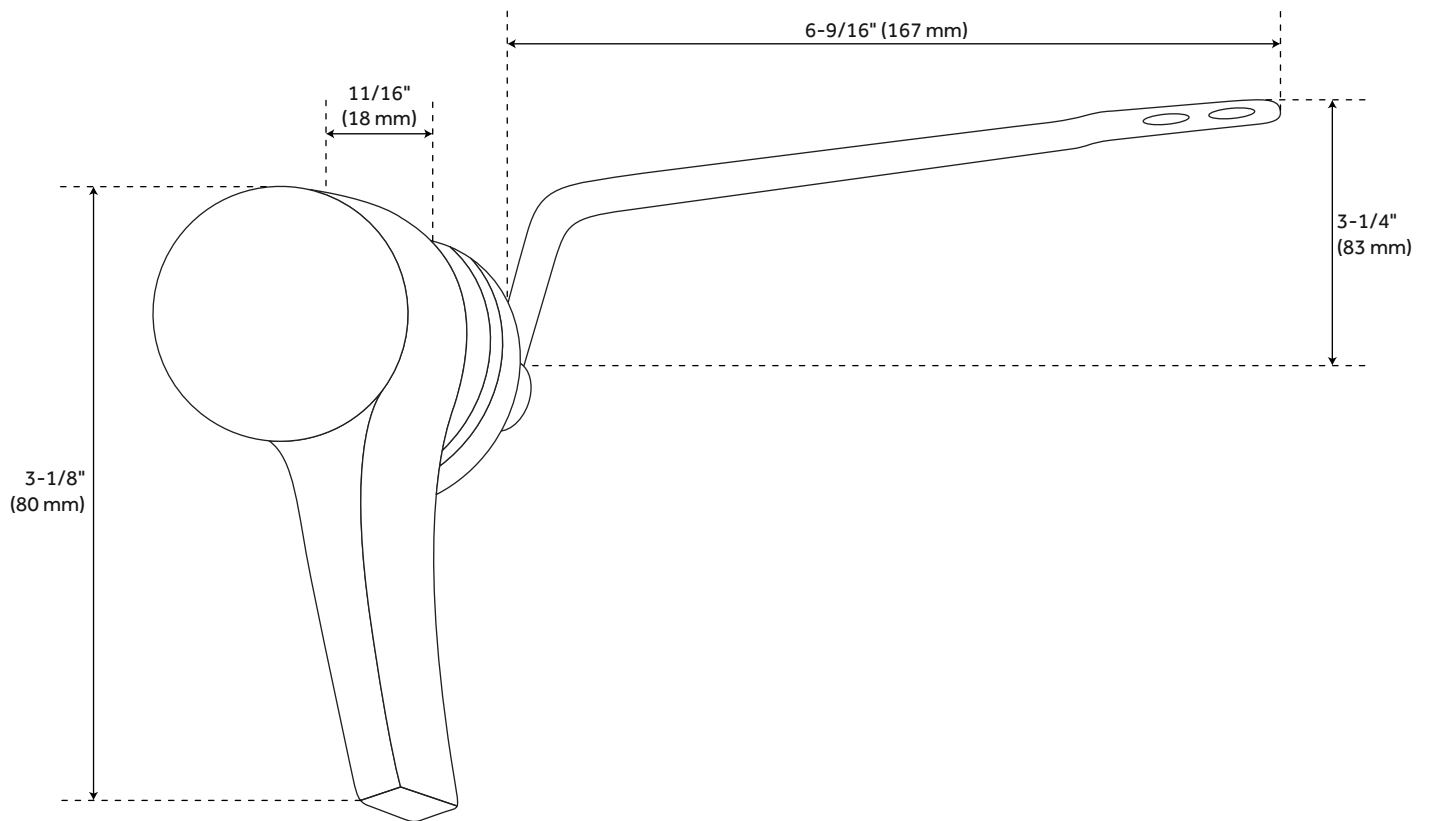

SARASOTA TOILET TANK HANDLE - BRUSHED NICKEL

SKU: 446683
Code: SH426

FEATURES

Product Finish: Brushed Nickel
Material: Brass
Length: 3-1/8"
Depth: 11/16"
Hardware Finish: Brushed Nickel

REVISED 3/29/2023

SARASOTA TOILET TANK HANDLE - BRUSHED NICKEL

SKU: 446683

Code: SH426

ADDITIONAL FEATURES

- Solid brass trip lever and a zinc handle.
- Side mounted flush lever.
- Handle Length: 3-1/8".
- Handle Depth: 11/16".
- Trip Lever Length: 6-9/16".

REVISED 3/29/2023

SARASOTA TOILET TANK HANDLE - BRUSHED NICKEL

SKU: 446683

SH426

All dimensions and specifications are nominal and may vary. Use actual products for accuracy in critical situations.