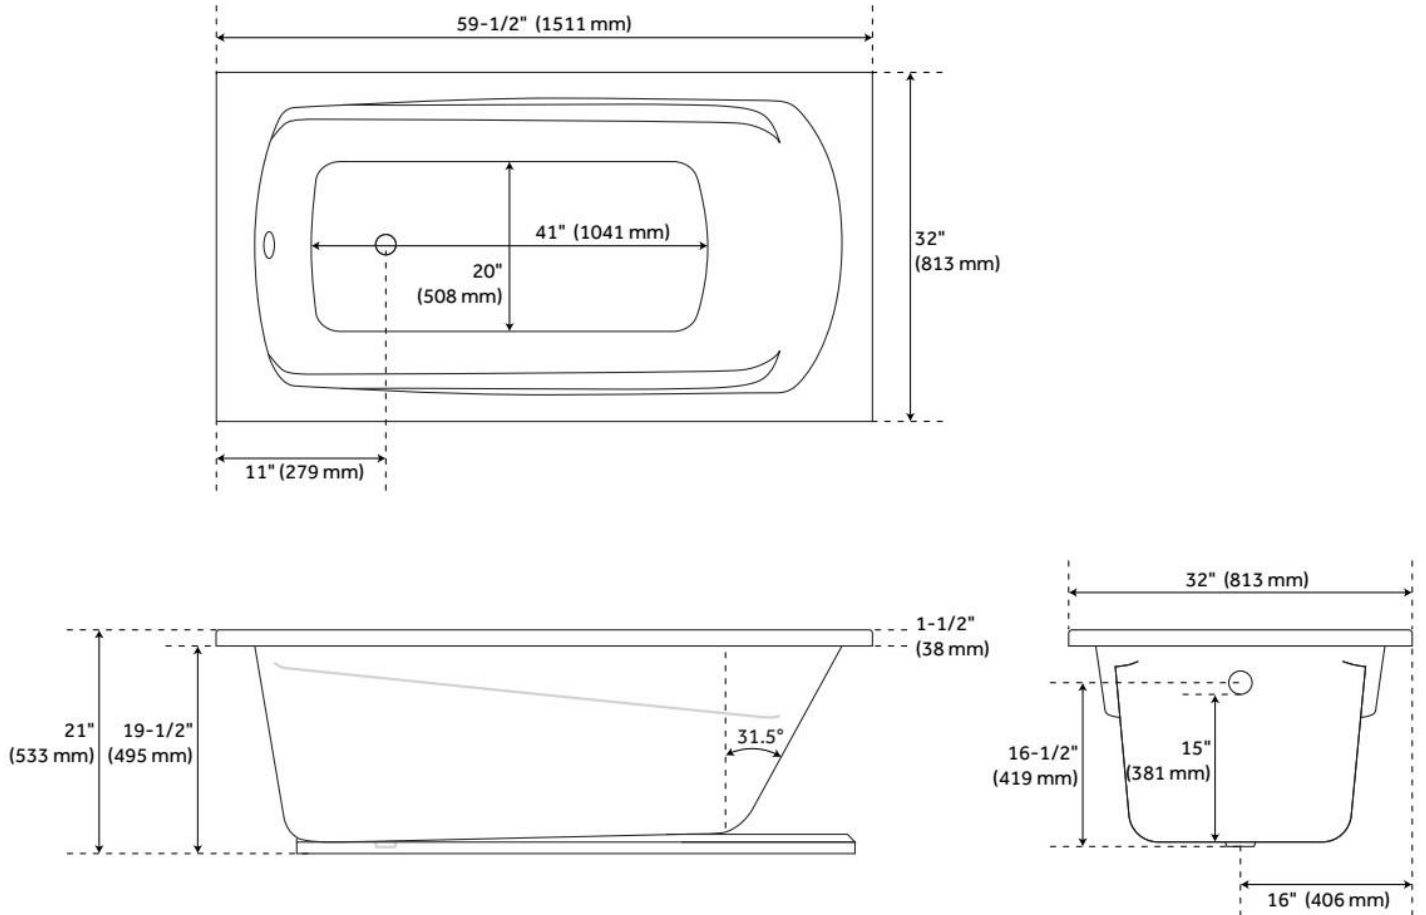

60" X 32" BRADENTON ACRYLIC DROP-IN SOAKING TUB

SKU: 446768
Code: SHBDS6032

REVISED 7/26/2024