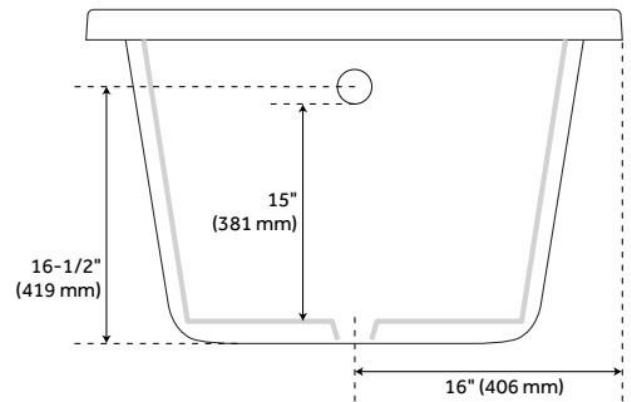

60" X 32" BRADENTON ACRYLIC DROP-IN SOAKING TUB

SKU: 446768
Code: SHBDS6032

REVISED 6/28/2024