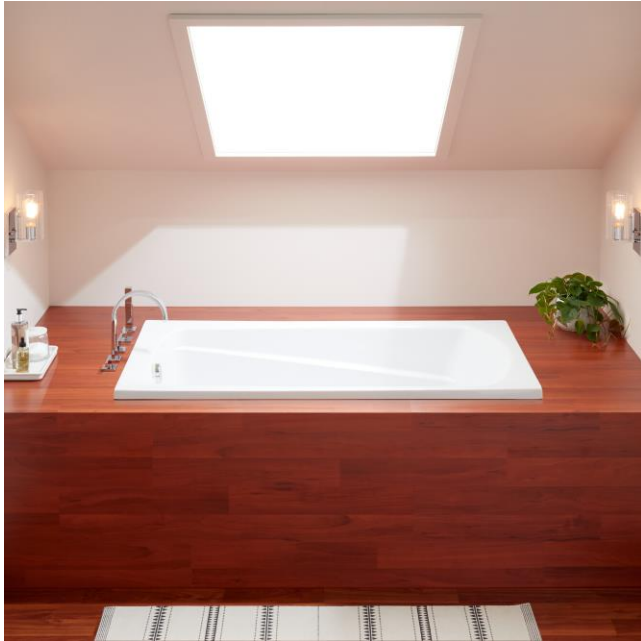

60" X 32" BRADENTON ACRYLIC DROP-IN SOAKING TUB

SKU: 446768
Code: SHBDS6032

FEATURES

Tub Material: Acrylic
Product Finish: White
Shape: Rectangle
Tub Drain Placement: End
Drain Included: No
Water Depth to Overflow: 15"
Water Capacity (Gallons): 48
Built-In Adjusters: No
Tub Weight Uncrated (lbs): 77

CSA B45.5/IAPMO Z124, Massachusetts Accepted, LISTED ID: SHBDS6032

ADDITIONAL FEATURES

- All dimensions ($\pm 1/2$ ").
- Integral arm rests.
- Textured slip-resistant bottom.
- Pre-leveled base.
- Optional Quick Connect Drop-In Drain Kit Includes:
 - Floor Plate, 1-1/2" PVC Pipe, 2" x 1-1/2" Trap Adapters, 1 Brass Threaded, 1 Brass Unthreaded Tailpiece and Plug.
 - Installs above your subfloor, but underneath your cement floor or tile, so you do not need access below the fixture.
- [ABS drain version available if needed for your installation.](#)

REVISED 6/28/2024

60" X 32" BRADENTON ACRYLIC DROP-IN SOAKING TUB

SKU: 446768
Code: SHBDS6032

REVISED 6/28/2024