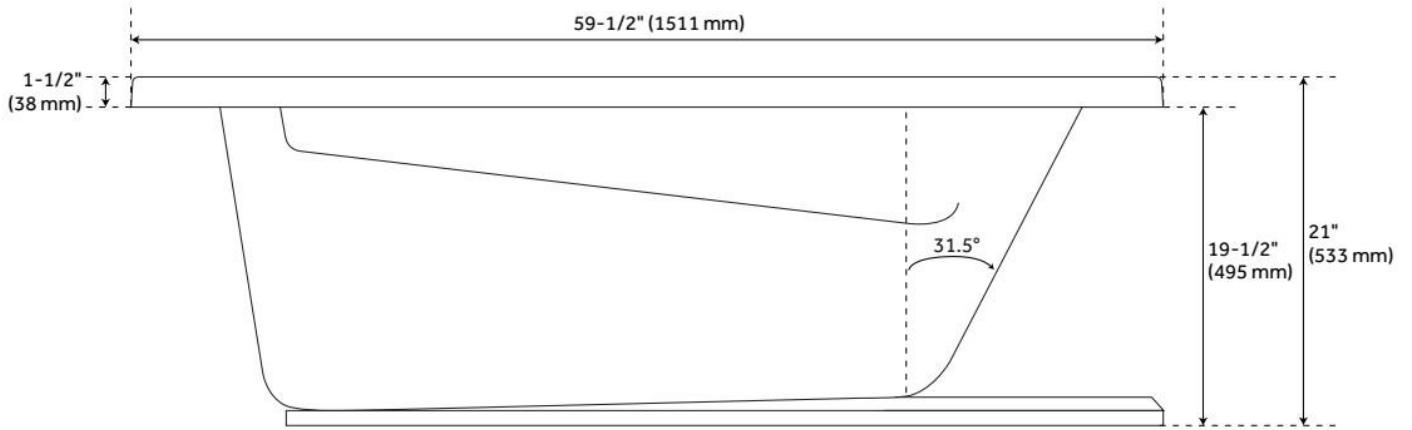

60" X 32" BRADENTON ACRYLIC DROP-IN SOAKING TUB

SKU: 446768
Code: SHBDS6032

REVISED 6/28/2024