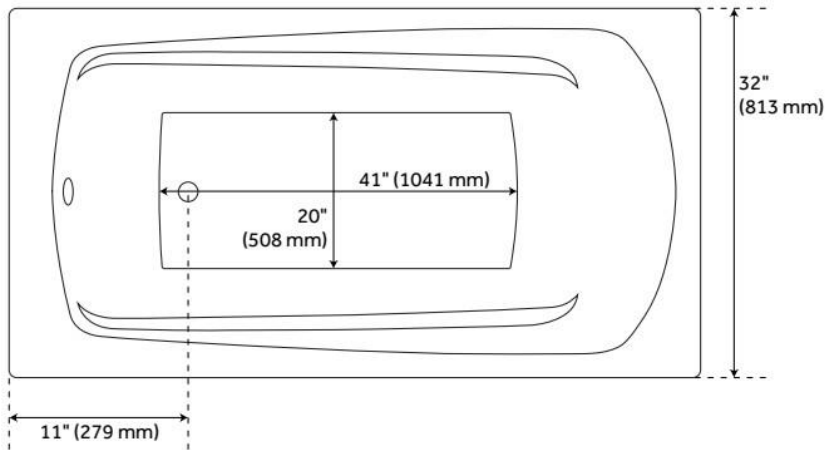

60" X 32" BRADENTON ACRYLIC DROP-IN SOAKING TUB

SKU: 446768
Code: SHBDS6032

REVISED 6/28/2024