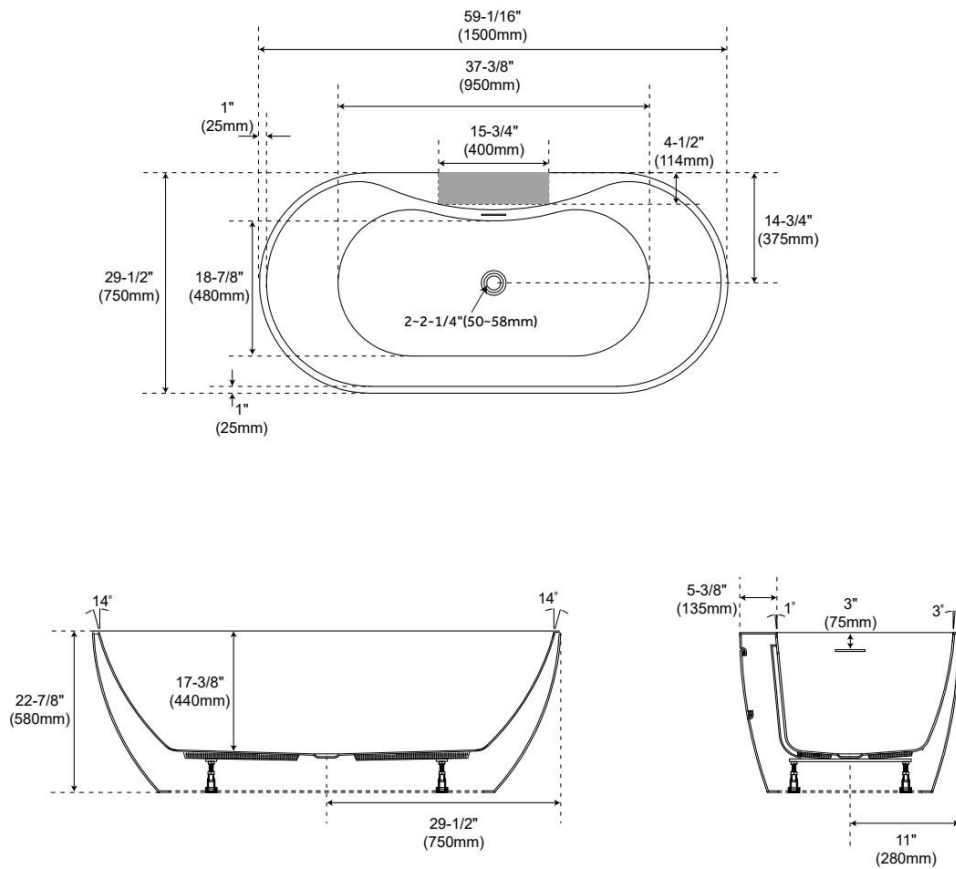

Drain Included: Yes

Water Depth to Overflow: 14-1/4"

Water Capacity (Gallons): 58

Built-In Adjusters: Yes

Tub Weight Uncrated (lbs): 88

Optional Accessory: 428473

CSA B45.5/IAPMO Z124, Massachusetts Accepted, LISTED ID: SHHBFSO5930Ax*

ADDITIONAL FEATURES

- All dimensions ($\pm 1/2$ ").
- White Pop-Up drain included.
- Leveling legs for simplified installation.
- Tub with tap deck has a removable access panel to make faucet installation easier.
- Tub can be drilled on-site for deck mount faucet holes.
- Optional Quick Connect Drop-In Drain Kit Includes:
 - Floor Plate, 1-1/2" PVC Pipe, 2" x 1-1/2" Trap Adapters, 1 Brass Threaded, 1 Brass Unthreaded Tailpiece and Plug.
- Installs above your subfloor, but underneath your cement floor or tile, so you do not need access below the fixture.

REVISED 8/26/2024

59" HIBISCUS OVAL ACRYLIC FREESTANDING TUB

SKU: 447005

Code: SHHBFSO5930A

Dimensions of fixtures are nominal and may vary within the range of tolerance established by CSA B45.5-17/IAPMO Z124-2017.