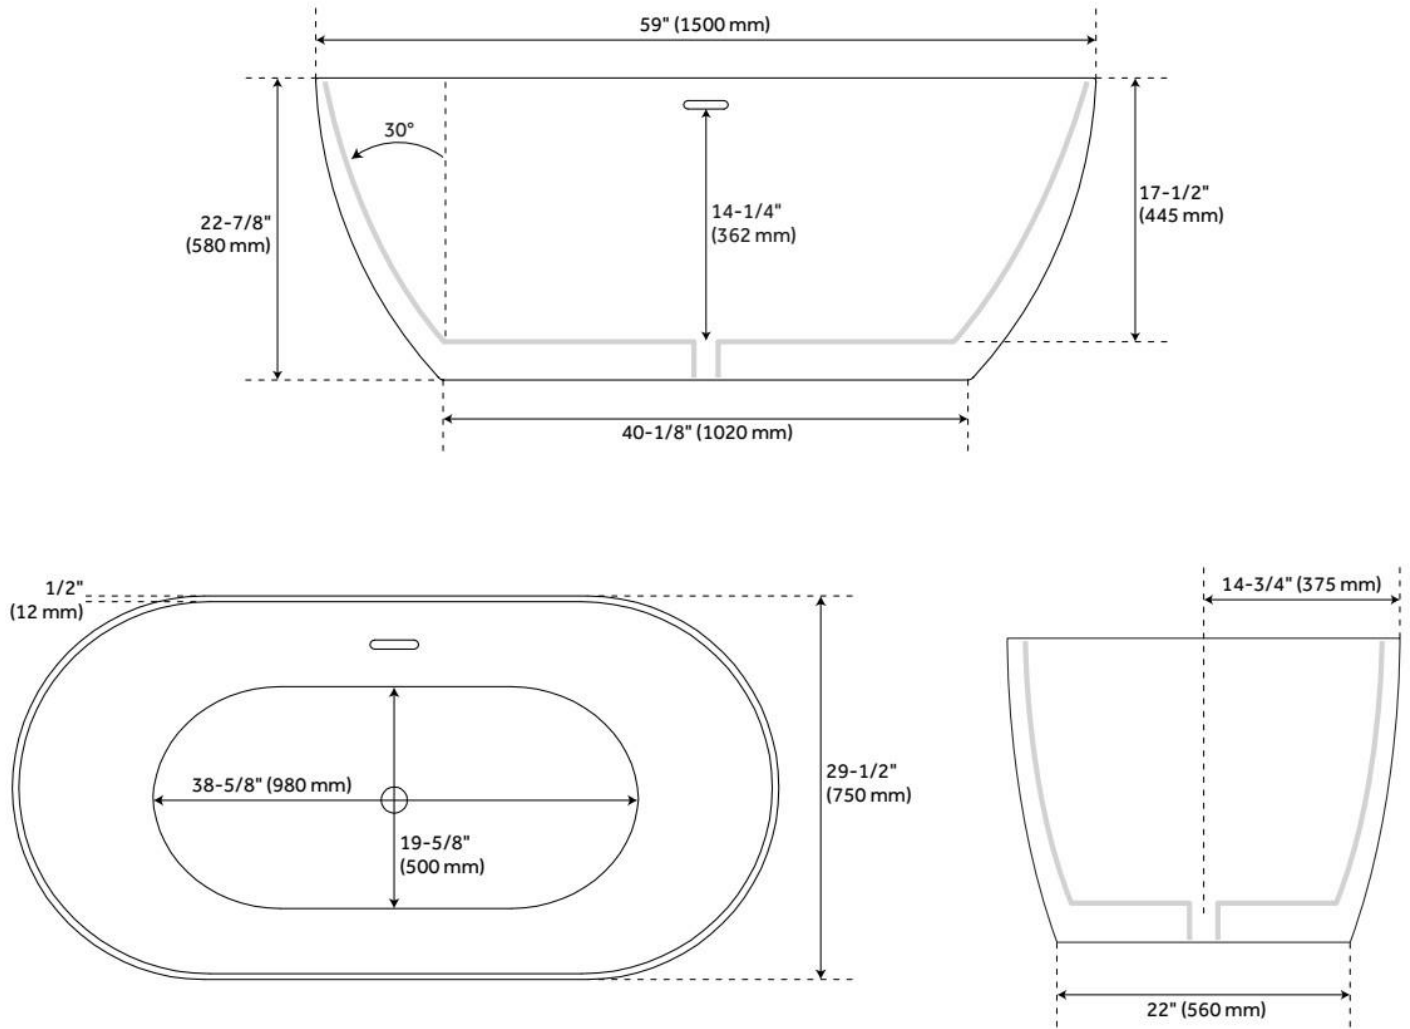

59" HIBISCUS OVAL ACRYLIC FREESTANDING TUB

SKU: 447005

Code: SHHBFSO5930A

REVISED 6/28/2024