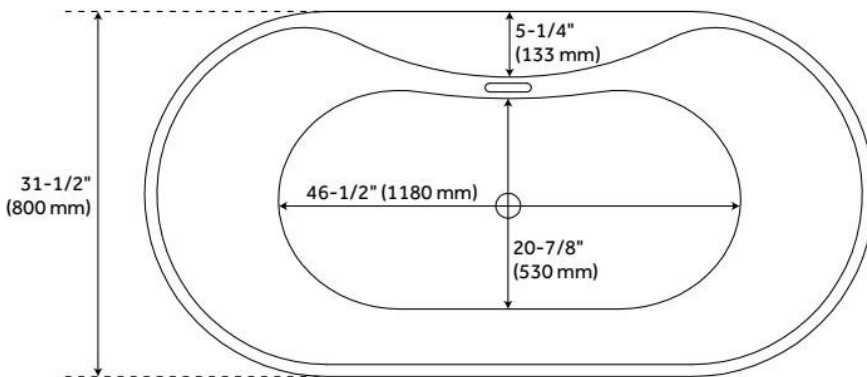

67" HIBISCUS OVAL ACRYLIC FREESTANDING TUB

SKU: 447006

Code: SHHBFSO6731A