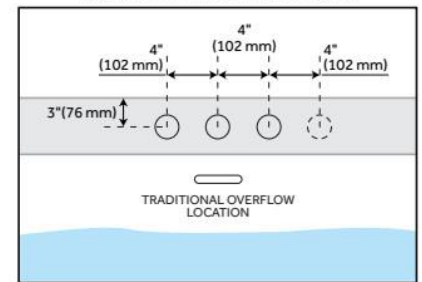

3 & 4 HOLE FAUCET DRILLING