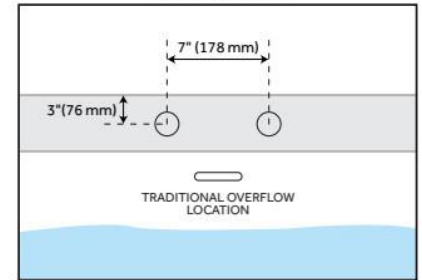

7" RIM HOLES