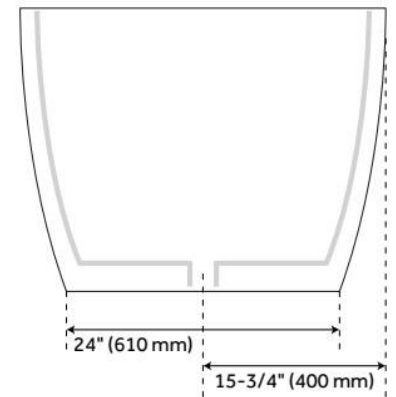

3 & 4 HOLE FAUCET DRILLING