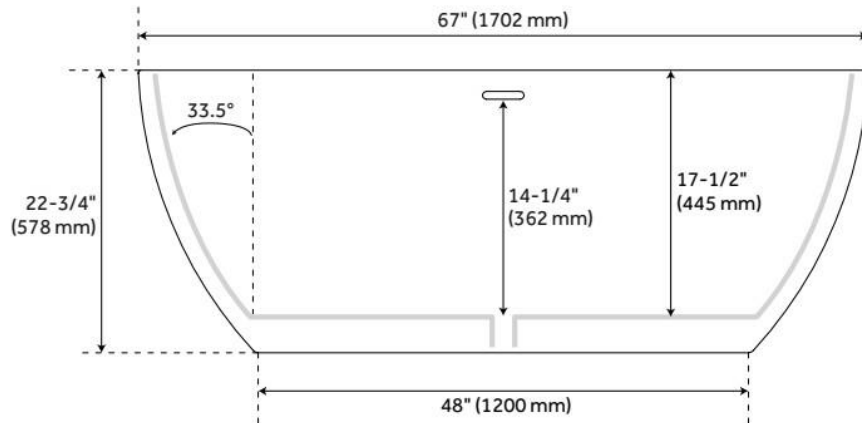

67" HIBISCUS OVAL ACRYLIC FREESTANDING TUB

SKU: 447006

Code: SHHBFSO6731A